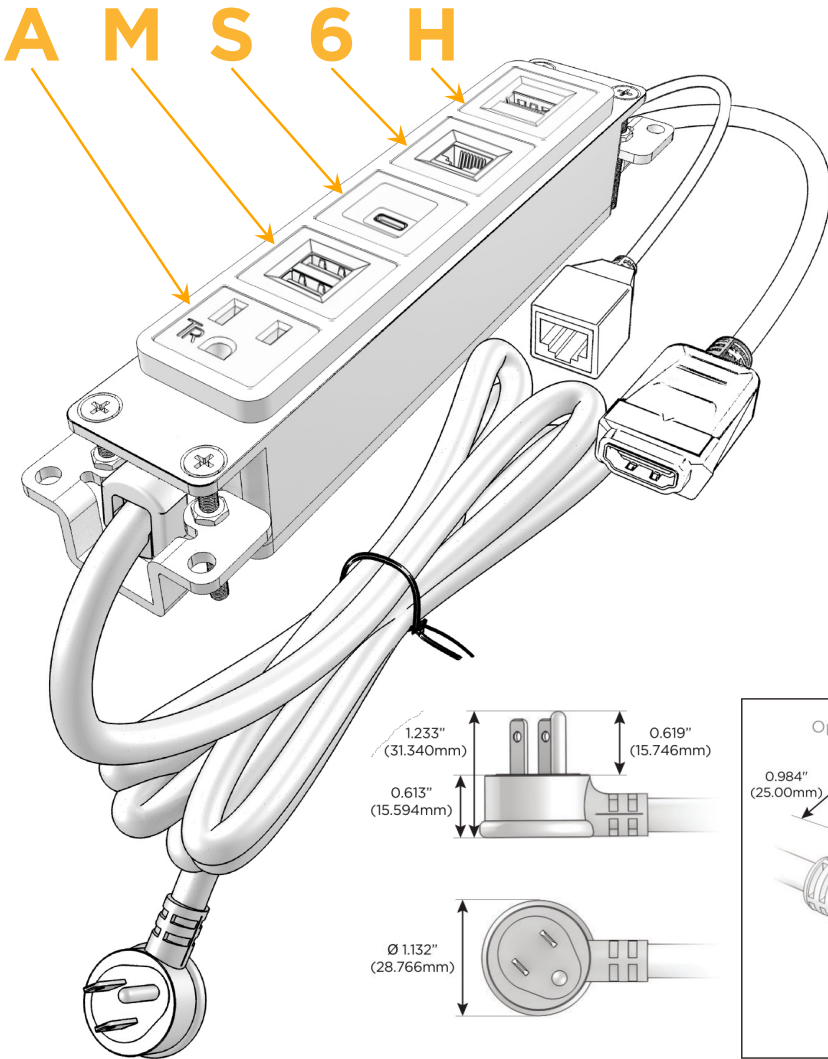

#### Module/Port Options:

- A** Tamper Resistant AC Receptacle
- E** USB-A & USB-C (20W)
- M** Double USB-A (Fast Charging Ports - 18W)
- H** HDMI
- 6** CAT 6
- 12** RJ 12
- X** Switched AC
- Y** 3-Way Switch (Low Voltage)
- V** USB-C (45W High Speed Charging Port)
- S** USB-C (25W High Speed Charging Port)
- R** Switched AC (Rocker Switch)
- D** Dimmer Switch

#### Plug:

- Supplied with Low Profile Flat 45° Angle 120 VAC Plug
- Optional Standard Straight 120 VAC Plug
- Optional Straight 120 VAC Pass-through Plug

- CLEAN, COMPACT DESIGN
- STREAMLINED
- LOW PROFILE
- SIDE-EXITING CORDS
- PLUG & PLAY
- 6' AC CORD & PLUG (FLAT PLUG STANDARD)
- CUSTOMIZABLE CONFIGURATIONS AND FINISHES
- UL LISTED FOR MOUNTING IN FURNITURE
- 15A

# M-POWER-5T

AC POWER & DATA CONNECTIVITY SOLUTION

M-POWER-5TW-AMS6H-S3AB

Specs:

**Modules/Ports:**

- A** Tamper Resistant AC Receptacle
- M** Double USB-A (Fast Charging Ports - 18W)
- S** USB-C (25W High Speed Charging Port)
- 6** CAT 6
- H** HDMI