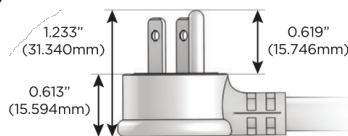

#### Plug:

- Supplied with Low Profile Flat 45° Angle 120 VAC Plug
- Optional Standard Straight 120 VAC Plug
- Optional Straight 120 VAC Pass-through Plug

- CLEAN, COMPACT DESIGN
- STREAMLINED
- LOW PROFILE
- SIDE-EXITING CORDS
- PLUG & PLAY
- 6' AC CORD & PLUG (FLAT PLUG STANDARD)
- CUSTOMIZABLE CONFIGURATIONS AND FINISHES
- UL LISTED FOR MOUNTING IN FURNITURE
- 15A

# M-POWER-5T

AC POWER & DATA CONNECTIVITY SOLUTION

M-POWER-5TW-AMS6H-S3AB

Specs:

**Modules/Ports:**

- A** Tamper Resistant AC Receptacle
- M** Double USB-A (Fast Charging Ports - 18W)
- S** USB-C (25W High Speed Charging Port)
- 6** CAT 6
- H** HDMI