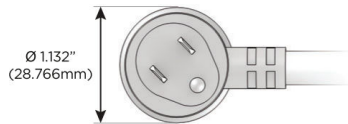

#### Plug:

- Supplied with Low Profile Flat 45° Angle 120 VAC Plug
- Optional Standard Straight 120 VAC Plug
- Optional Straight 120 VAC Pass-through Plug

- CLEAN, COMPACT DESIGN
- STREAMLINED
- LOW PROFILE
- SIDE-EXITING CORDS
- PLUG & PLAY
- 6' AC CORD & PLUG (FLAT PLUG STANDARD)
- CUSTOMIZABLE CONFIGURATIONS AND FINISHES
- UL LISTED FOR MOUNTING IN FURNITURE
- 15A

# M-POWER-5T

AC POWER & DATA CONNECTIVITY SOLUTION

M-POWER-5TW-AMS6H-S3AB

Specs:

**Modules/Ports:**

- A** Tamper Resistant AC Receptacle
- M** Double USB-A (Fast Charging Ports - 18W)
- S** USB-C (25W High Speed Charging Port)
- 6** CAT 6
- H** HDMI