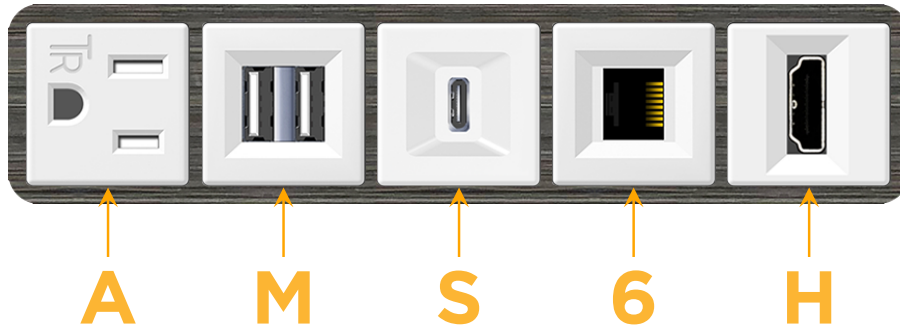

M-POWER-5T

AC POWER & DATA CONNECTIVITY SOLUTION

M-POWER-5TW-AMS6H-S3AB

Distributed by

Mormax Company, Inc.

8 Westchester Plaza

Elmsford, NY 10523

914-699-0101

sales@mormax.com

mormax.com

Metro Light & Power's line of power & data solutions offers sophisticated design elements combined with greater ease of installation. Streamlined and low-profile, enhanced by side-exiting cords, our outlets advance the industry with their cutting edge look and feel. We believe flexibility is key, and we provide a variety of mounting options, including the ability to mount in limited spaces. Our outlets are available in many finishes and configurations, in addition to a custom color and finish capability for our clients.

Bezel Finish: **GUNMETAL (ABS)**

Custom Finishes Available M-POWER-5TW-AMS6H-S3AB

Features:

Module/Port Options:

- **A** Tamper Resistant AC Receptacle
- **E** USB-A & USB-C (20W)
- **M** Double USB-A (Fast Charging Ports - 18W)
- **H** HDMI
- **6** CAT 6
- **12** RJ 12
- **X** Switched AC
- **Y** 3-Way Switch (Low Voltage)
- **V** USB-C (45W High Speed Charging Port)
- **S** USB-C (25W High Speed Charging Port)
- **R** Switched AC (Rocker Switch)
- **D** Dimmer Switch

Plug:

- Supplied with Low Profile Flat 45° Angle 120 VAC Plug
- Optional Standard Straight 120 VAC Plug
- Optional Straight 120 VAC Pass-through Plug

- CLEAN, COMPACT DESIGN
- STREAMLINED
- LOW PROFILE
- SIDE-EXITING CORDS
- PLUG & PLAY
- 6' AC CORD & PLUG (FLAT PLUG STANDARD)
- CUSTOMIZABLE CONFIGURATIONS AND FINISHES
- UL LISTED FOR MOUNTING IN FURNITURE
- 15A