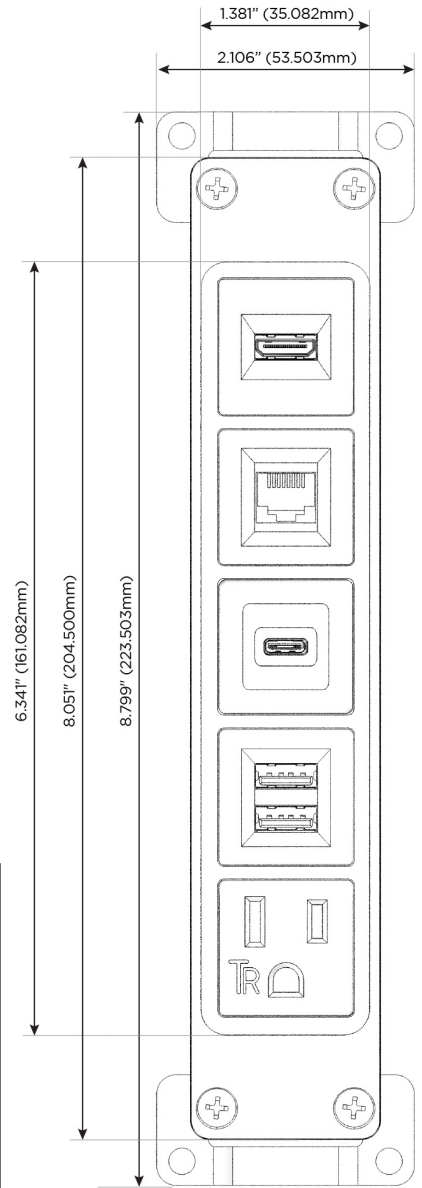

M-POWER-5T

AC POWER & DATA CONNECTIVITY SOLUTION

M-POWER-5TW-AMS6H-S3AB

Specs:

Modules/Ports:

- **A** Tamper Resistant AC Receptacle
- **M** Double USB-A (Fast Charging Ports - 18W)
- **S** USB-C (25W High Speed Charging Port)
- **6** CAT 6
- **H** HDMI

TOP

Distributed by

Mormax Company, Inc.

8 Westchester Plaza

Elmsford, NY 10523

914-699-0101

sales@mormax.com

mormax.com