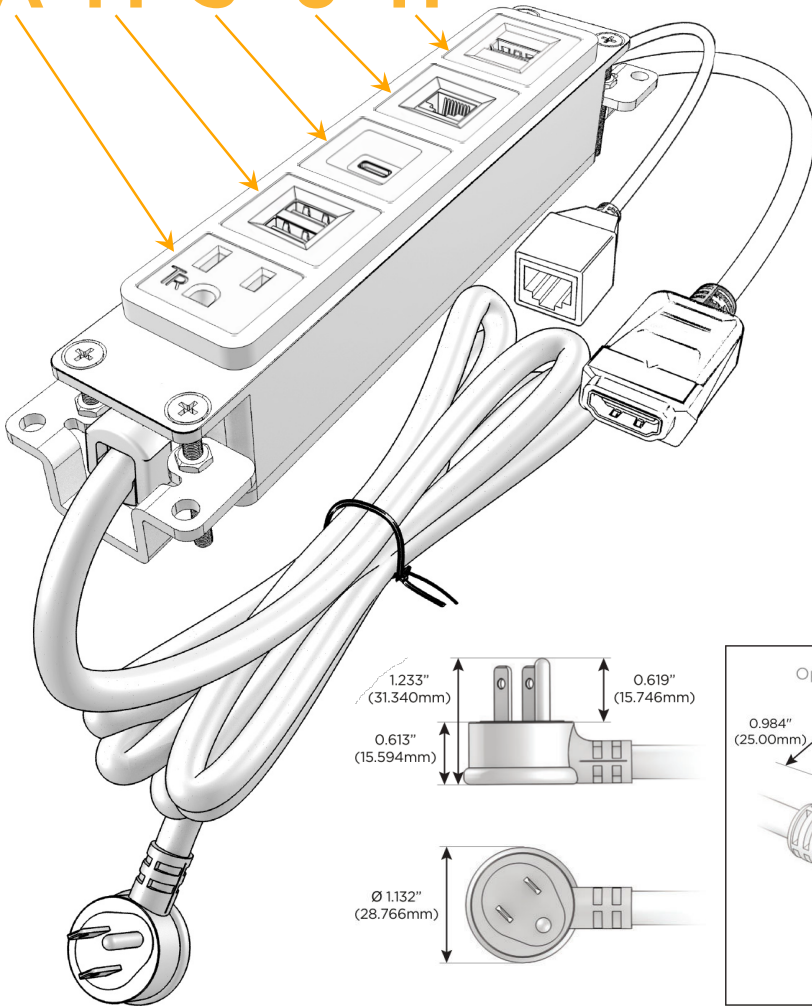

M-POWER-5T

AC POWER & DATA CONNECTIVITY SOLUTION

M-POWER-5TW-AMS6H-CUAB

Specs:

Modules/Ports:

- **A** Tamper Resistant AC Receptacle
- **M** Double USB-A (Fast Charging Ports - 18W)
- **S** USB-C (25W High Speed Charging Port)
- **6** CAT 6
- **H** HDMI

A M S 6 H