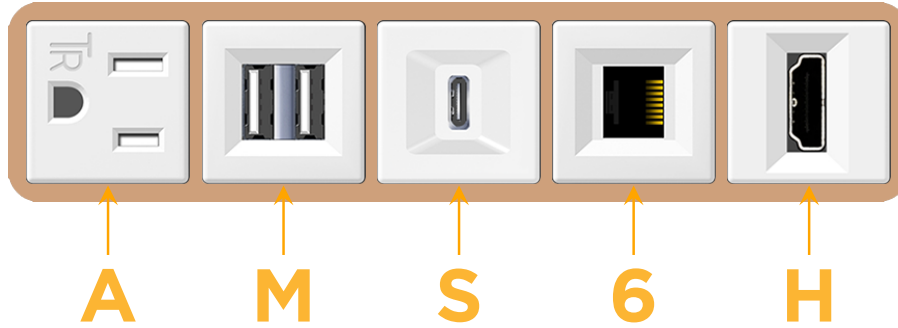

sales@mormax.com

mormax.com

Metro Light & Power's line of power & data solutions offers sophisticated design elements combined with greater ease of installation. Streamlined and low-profile, enhanced by side-exiting cords, our outlets advance the industry with their cutting edge look and feel. We believe flexibility is key, and we provide a variety of mounting options, including the ability to mount in limited spaces. Our outlets are available in many finishes and configurations, in addition to a custom color and finish capability for our clients.

Bezel Finish: **COPPER (ABS)**

Custom Finishes Available M-POWER-5TW-AMS6H-CUAB

Features:

Module/Port Options:

- A** Tamper Resistant AC Receptacle
- E** USB-A & USB-C (20W)
- M** Double USB-A (Fast Charging Ports - 18W)
- H** HDMI
- 6** CAT 6
- 12** RJ 12
- X** Switched AC
- Y** 3-Way Switch (Low Voltage)
- V** USB-C (45W High Speed Charging Port)
- S** USB-C (25W High Speed Charging Port)
- R** Switched AC (Rocker Switch)
- D** Dimmer Switch

Plug:

Supplied with Low Profile Flat 45° Angle 120 VAC Plug

Optional Standard Straight 120 VAC Plug

Optional Straight 120 VAC Pass-through Plug

- CLEAN, COMPACT DESIGN
- STREAMLINED
- LOW PROFILE
- SIDE-EXITING CORDS
- PLUG & PLAY
- 6' AC CORD & PLUG (FLAT PLUG STANDARD)
- CUSTOMIZABLE CONFIGURATIONS AND FINISHES
- UL LISTED FOR MOUNTING IN FURNITURE
- 15A

M-POWER-5T

AC POWER & DATA CONNECTIVITY SOLUTION

M-POWER-5TW-AMS6H-CUAB

Specs:

Modules/Ports:

- A** Tamper Resistant AC Receptacle
- M** Double USB-A (Fast Charging Ports - 18W)
- S** USB-C (25W High Speed Charging Port)
- 6** CAT 6
- H** HDMI