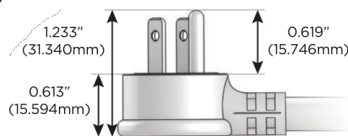

M-POWER-5T

AC POWER & DATA CONNECTIVITY SOLUTION

M-POWER-5TW-AMS6H-CUAB

Specs:

Modules/Ports:

- **A** Tamper Resistant AC Receptacle
- **M** Double USB-A (Fast Charging Ports - 18W)
- **S** USB-C (25W High Speed Charging Port)
- **6** CAT 6
- **H** HDMI

A M S 6 H