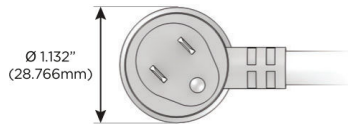

M-POWER-5T

AC POWER & DATA CONNECTIVITY SOLUTION

M-POWER-5TW-AMS6H-CUAB

Specs:

Modules/Ports:

- **A** Tamper Resistant AC Receptacle
- **M** Double USB-A (Fast Charging Ports - 18W)
- **S** USB-C (25W High Speed Charging Port)
- **6** CAT 6
- **H** HDMI

A M S 6 H