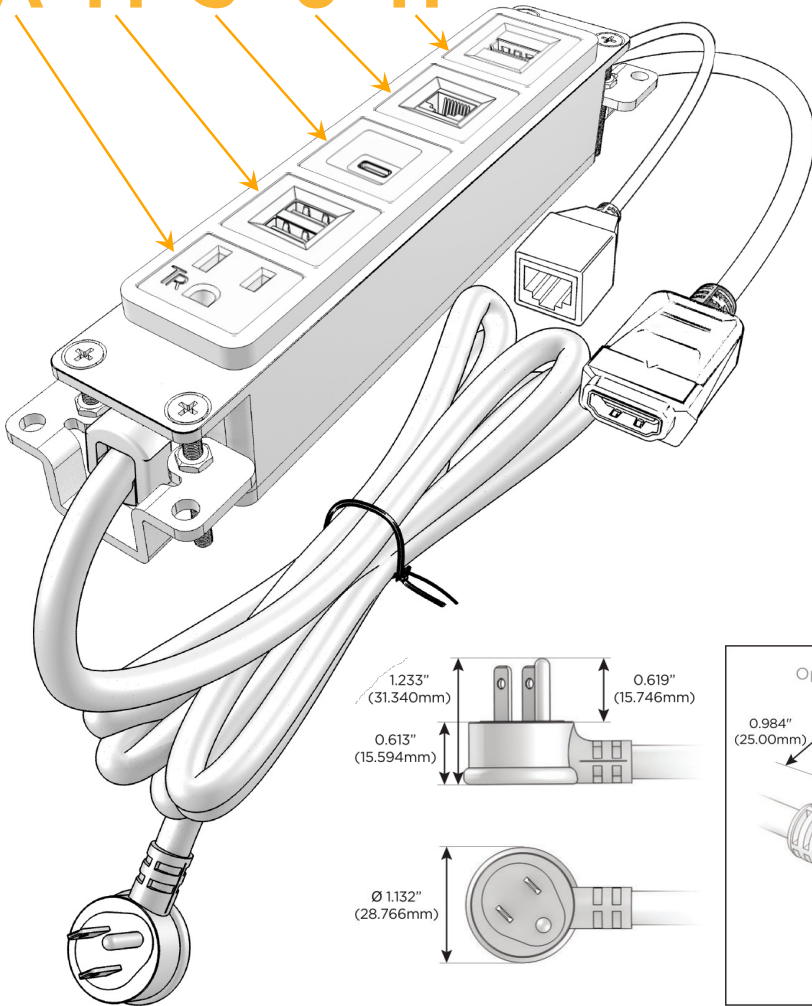

M-POWER-5T

AC POWER & DATA CONNECTIVITY SOLUTION

M-POWER-5TW-AMS6H-CRAB

Specs:

Modules/Ports:

- **A** Tamper Resistant AC Receptacle
- **M** Double USB-A (Fast Charging Ports - 18W)
- **S** USB-C (25W High Speed Charging Port)
- **6** CAT 6
- **H** HDMI

A M S 6 H