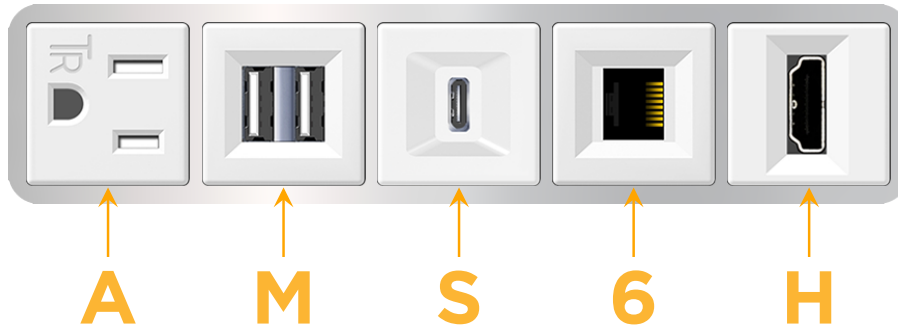

Bezel Finish: **CHROME (ABS)**

Custom Finishes Available M-POWER-5TW-AMS6H-CRAB

Features:

Module/Port Options:

- A** Tamper Resistant AC Receptacle
- E** USB-A & USB-C (20W)
- M** Double USB-A (Fast Charging Ports - 18W)
- H** HDMI
- 6** CAT 6
- 12** RJ 12
- X** Switched AC
- Y** 3-Way Switch (Low Voltage)
- V** USB-C (45W High Speed Charging Port)
- S** USB-C (25W High Speed Charging Port)
- R** Switched AC (Rocker Switch)
- D** Dimmer Switch

Plug:

Supplied with Low Profile Flat 45° Angle 120 VAC Plug

Optional Standard Straight 120 VAC Plug

Optional Straight 120 VAC Pass-through Plug

- CLEAN, COMPACT DESIGN
- STREAMLINED
- LOW PROFILE
- SIDE-EXITING CORDS
- PLUG & PLAY
- 6' AC CORD & PLUG (FLAT PLUG STANDARD)
- CUSTOMIZABLE CONFIGURATIONS AND FINISHES
- UL LISTED FOR MOUNTING IN FURNITURE
- 15A

M-POWER-5T

AC POWER & DATA CONNECTIVITY SOLUTION

M-POWER-5TW-AMS6H-CRAB

Specs:

Modules/Ports:

- A** Tamper Resistant AC Receptacle
- M** Double USB-A (Fast Charging Ports - 18W)
- S** USB-C (25W High Speed Charging Port)
- 6** CAT 6
- H** HDMI