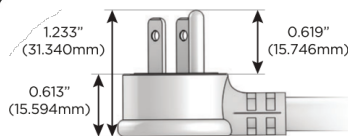

M-POWER-5T

AC POWER & DATA CONNECTIVITY SOLUTION

M-POWER-5TW-AMS6H-CRAB

Specs:

Modules/Ports:

- **A** Tamper Resistant AC Receptacle
- **M** Double USB-A (Fast Charging Ports - 18W)
- **S** USB-C (25W High Speed Charging Port)
- **6** CAT 6
- **H** HDMI

A M S 6 H