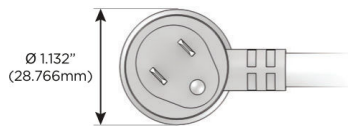

M-POWER-5T

AC POWER & DATA CONNECTIVITY SOLUTION

M-POWER-5TW-AMS6H-BZAB

Specs:

Modules/Ports:

- **A** Tamper Resistant AC Receptacle
- **M** Double USB-A (Fast Charging Ports - 18W)
- **S** USB-C (25W High Speed Charging Port)
- **6** CAT 6
- **H** HDMI

A M S 6 H