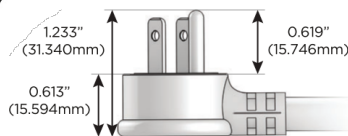

M-POWER-5T

AC POWER & DATA CONNECTIVITY SOLUTION

M-POWER-5TW-AMS6H-BZAB

Specs:

Modules/Ports:

- **A** Tamper Resistant AC Receptacle
- **M** Double USB-A (Fast Charging Ports - 18W)
- **S** USB-C (25W High Speed Charging Port)
- **6** CAT 6
- **H** HDMI

A M S 6 H