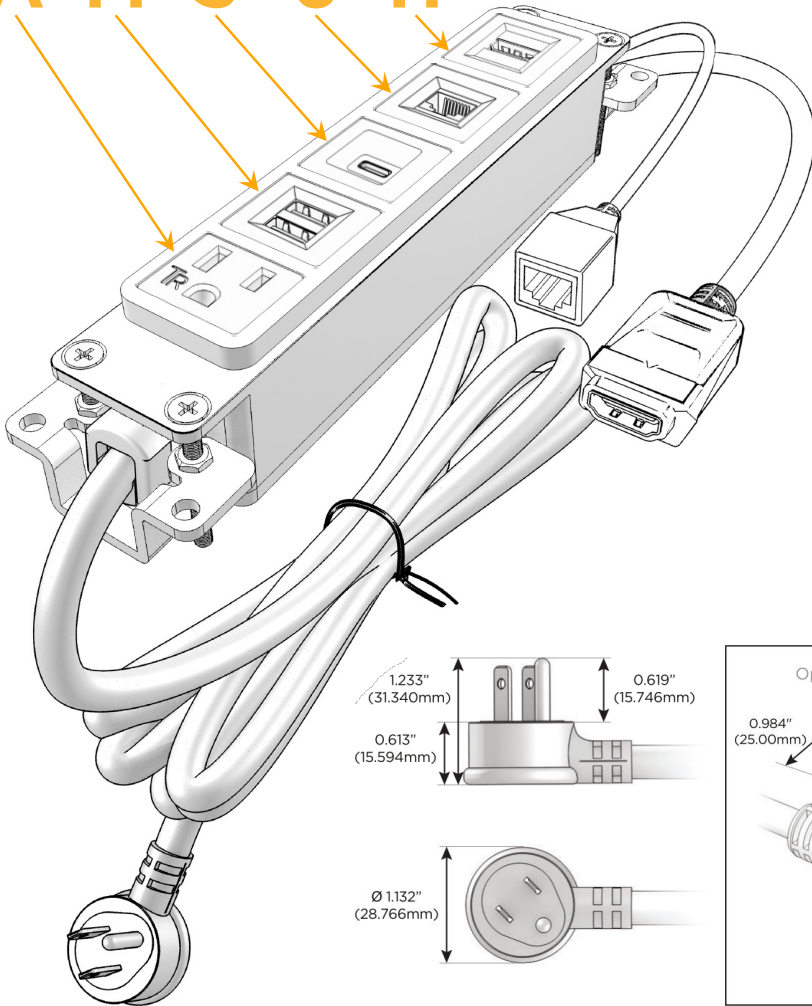

M-POWER-5T

AC POWER & DATA CONNECTIVITY SOLUTION

M-POWER-5TW-AMS6H-BZAB

Specs:

Modules/Ports:

- **A** Tamper Resistant AC Receptacle
- **M** Double USB-A (Fast Charging Ports - 18W)
- **S** USB-C (25W High Speed Charging Port)
- **6** CAT 6
- **H** HDMI

A M S 6 H