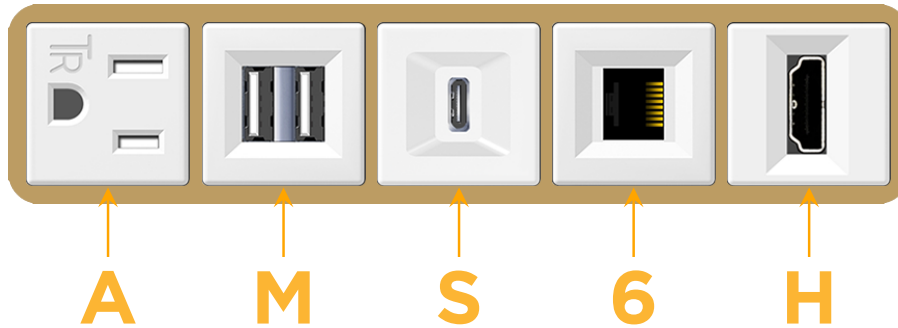

Bezel Finish: **STANDARD BRONZE (ABS)**

Custom Finishes Available M-POWER-5TW-AMS6H-BZAB

Features:

Module/Port Options:

- A Tamper Resistant AC Receptacle
- E USB-A & USB-C (20W)
- M Double USB-A (Fast Charging Ports - 18W)
- H HDMI
- 6 CAT 6
- 12 RJ 12
- X Switched AC
- Y 3-Way Switch (Low Voltage)
- V USB-C (45W High Speed Charging Port)
- S USB-C (25W High Speed Charging Port)
- R Switched AC (Rocker Switch)
- D Dimmer Switch

Plug:

Supplied with Low Profile Flat 45° Angle 120 VAC Plug

Optional Standard Straight 120 VAC Plug

Optional Straight 120 VAC Pass-through Plug

- CLEAN, COMPACT DESIGN
- STREAMLINED
- LOW PROFILE
- SIDE-EXITING CORDS
- PLUG & PLAY
- 6' AC CORD & PLUG (FLAT PLUG STANDARD)
- CUSTOMIZABLE CONFIGURATIONS AND FINISHES
- UL LISTED FOR MOUNTING IN FURNITURE
- 15A

M-POWER-5T

AC POWER & DATA CONNECTIVITY SOLUTION

M-POWER-5TW-AMS6H-BZAB

Specs:

Modules/Ports:

- A** Tamper Resistant AC Receptacle
- M** Double USB-A (Fast Charging Ports - 18W)
- S** USB-C (25W High Speed Charging Port)
- 6** CAT 6
- H** HDMI