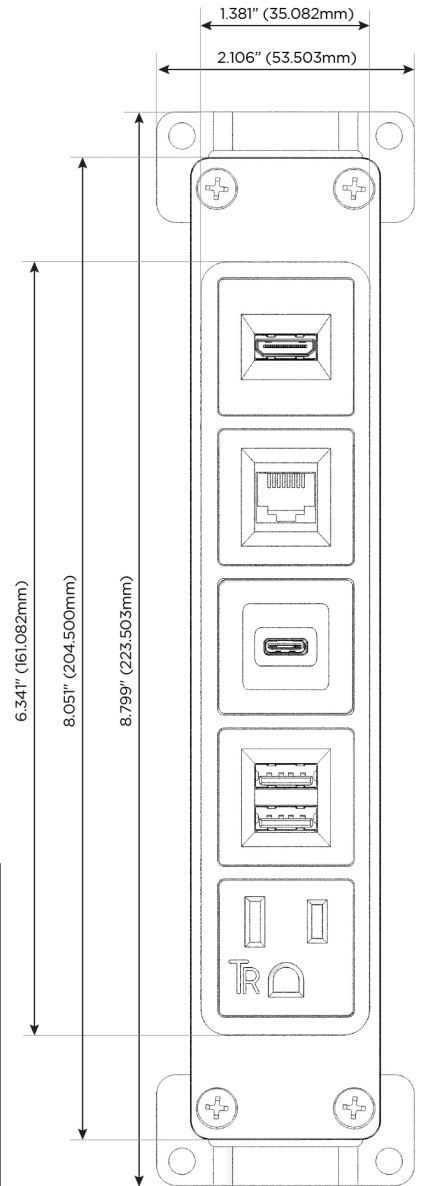

Bezel Finish: **STANDARD BRONZE (ABS)**

Custom Finishes Available M-POWER-5TW-AMS6H-BZAB

Features:

Module/Port Options:

- A Tamper Resistant AC Receptacle
- E USB-A & USB-C (20W)
- M Double USB-A (Fast Charging Ports - 18W)
- H HDMI
- 6 CAT 6
- 12 RJ 12
- X Switched AC
- Y 3-Way Switch (Low Voltage)
- V USB-C (45W High Speed Charging Port)
- S USB-C (25W High Speed Charging Port)
- R Switched AC (Rocker Switch)
- D Dimmer Switch

Plug:

Supplied with Low Profile Flat 45° Angle 120 VAC Plug

Optional Standard Straight 120 VAC Plug

Optional Straight 120 VAC Pass-through Plug

- CLEAN, COMPACT DESIGN
- STREAMLINED
- LOW PROFILE
- SIDE-EXITING CORDS
- PLUG & PLAY
- 6' AC CORD & PLUG (FLAT PLUG STANDARD)
- CUSTOMIZABLE CONFIGURATIONS AND FINISHES
- UL LISTED FOR MOUNTING IN FURNITURE
- 15A

M-POWER-5T

AC POWER & DATA CONNECTIVITY SOLUTION

M-POWER-5TW-AMS6H-BZAB

Specs:

Modules/Ports:

- A** Tamper Resistant AC Receptacle
- M** Double USB-A (Fast Charging Ports - 18W)
- S** USB-C (25W High Speed Charging Port)
- 6** CAT 6
- H** HDMI

TOP

SIDE