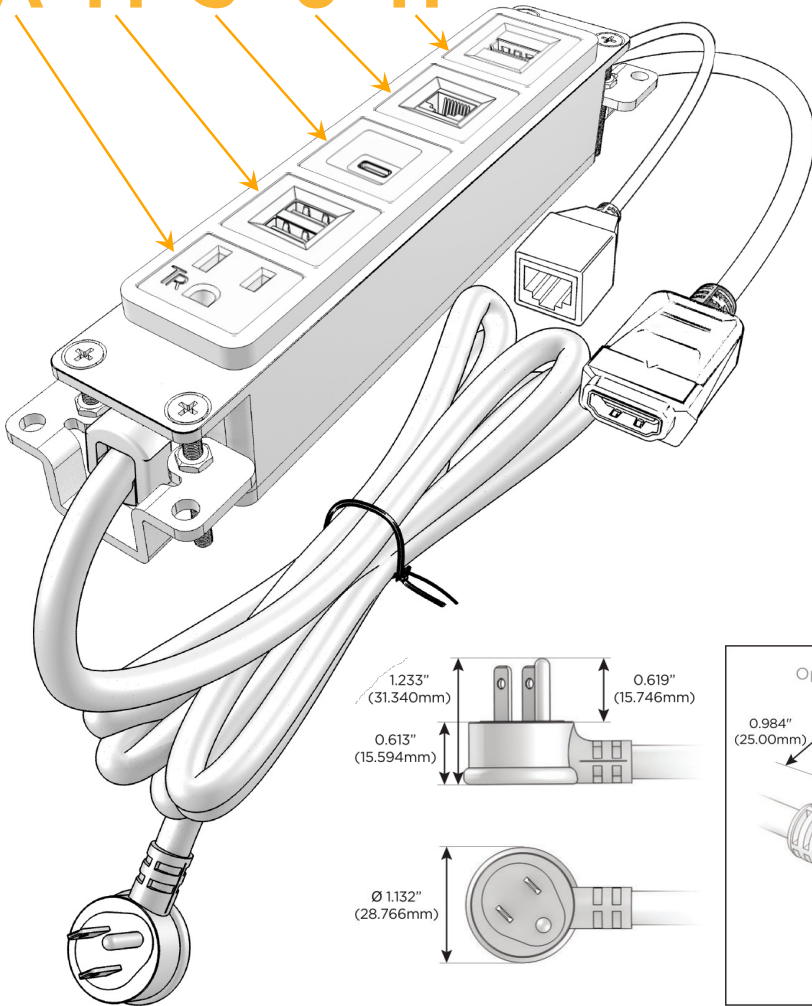

M-POWER-5T

AC POWER & DATA CONNECTIVITY SOLUTION

M-POWER-5TW-AMS6H-BZ5AB

Specs:

Modules/Ports:

- **A** Tamper Resistant AC Receptacle
- **M** Double USB-A (Fast Charging Ports - 18W)
- **S** USB-C (25W High Speed Charging Port)
- **6** CAT 6
- **H** HDMI

A M S 6 H