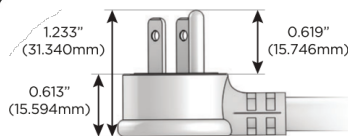

M-POWER-5T

AC POWER & DATA CONNECTIVITY SOLUTION

M-POWER-5TW-AMS6H-BZ5AB

Specs:

Modules/Ports:

- **A** Tamper Resistant AC Receptacle
- **M** Double USB-A (Fast Charging Ports - 18W)
- **S** USB-C (25W High Speed Charging Port)
- **6** CAT 6
- **H** HDMI

A M S 6 H