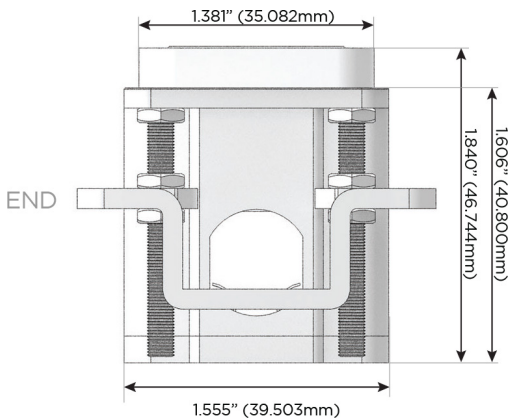

M-POWER-5T

AC POWER & DATA CONNECTIVITY SOLUTION

M-POWER-5TW-AMS6H-BZ5AB

Specs:

Modules/Ports:

- **A** Tamper Resistant AC Receptacle
- **M** Double USB-A (Fast Charging Ports - 18W)
- **S** USB-C (25W High Speed Charging Port)
- **6** CAT 6
- **H** HDMI

A M S 6 H

TOP

Distributed by

Mormax Company, Inc.

8 Westchester Plaza

Elmsford, NY 10523

914-699-0101

sales@mormax.com

mormax.com