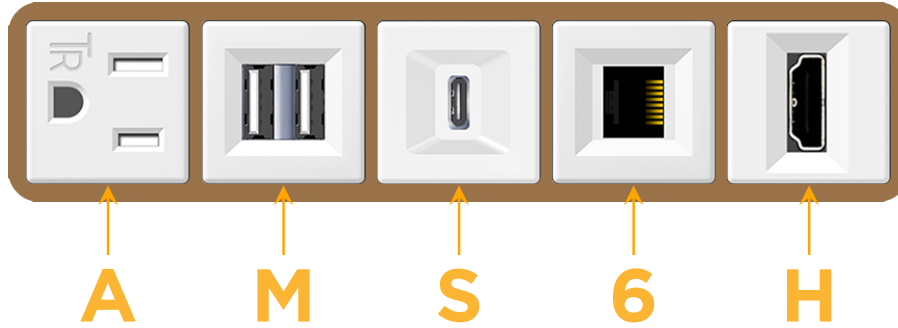

sales@mormax.com

mormax.com

Metro Light & Power's line of power & data solutions offers sophisticated design elements combined with greater ease of installation. Streamlined and low-profile, enhanced by side-exiting cords, our outlets advance the industry with their cutting edge look and feel. We believe flexibility is key, and we provide a variety of mounting options, including the ability to mount in limited spaces. Our outlets are available in many finishes and configurations, in addition to a custom color and finish capability for our clients.

Bezel Finish: **ARCHITECTURAL BRONZE (ABS)**

Custom Finishes Available M-POWER-5TW-AMS6H-BZ5AB

Features:

Module/Port Options:

- A** Tamper Resistant AC Receptacle
- E** USB-A & USB-C (20W)
- M** Double USB-A (Fast Charging Ports - 18W)
- H** HDMI
- 6** CAT 6
- 12** RJ 12
- X** Switched AC
- Y** 3-Way Switch (Low Voltage)
- V** USB-C (45W High Speed Charging Port)
- S** USB-C (25W High Speed Charging Port)
- R** Switched AC (Rocker Switch)
- D** Dimmer Switch

Plug:

Supplied with Low Profile Flat 45° Angle 120 VAC Plug

Optional Standard Straight 120 VAC Plug

Optional Straight 120 VAC Pass-through Plug

- CLEAN, COMPACT DESIGN
- STREAMLINED
- LOW PROFILE
- SIDE-EXITING CORDS
- PLUG & PLAY
- 6' AC CORD & PLUG (FLAT PLUG STANDARD)
- CUSTOMIZABLE CONFIGURATIONS AND FINISHES
- UL LISTED FOR MOUNTING IN FURNITURE
- 15A

M-POWER-5T

AC POWER & DATA CONNECTIVITY SOLUTION

M-POWER-5TW-AMS6H-BZ5AB

Specs:

Modules/Ports:

- A** Tamper Resistant AC Receptacle
- M** Double USB-A (Fast Charging Ports - 18W)
- S** USB-C (25W High Speed Charging Port)
- 6** CAT 6
- H** HDMI