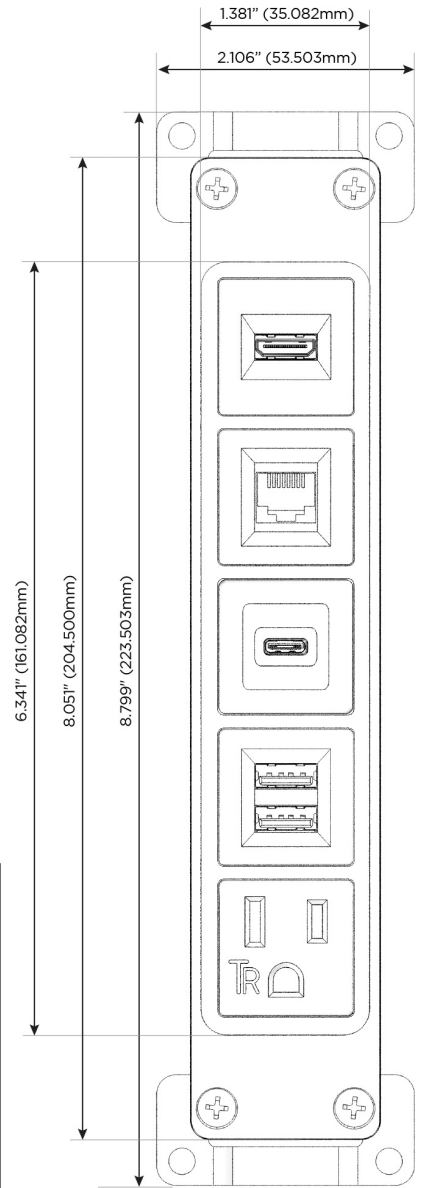

M-POWER-5T

AC POWER & DATA CONNECTIVITY SOLUTION

M-POWER-5TW-AMS6H-BZ5AB

Specs:

Modules/Ports:

- **A** Tamper Resistant AC Receptacle
- **M** Double USB-A (Fast Charging Ports - 18W)
- **S** USB-C (25W High Speed Charging Port)
- **6** CAT 6
- **H** HDMI

A M S 6 H

TOP

Distributed by

Mormax Company, Inc.

8 Westchester Plaza

Elmsford, NY 10523

914-699-0101

sales@mormax.com

mormax.com