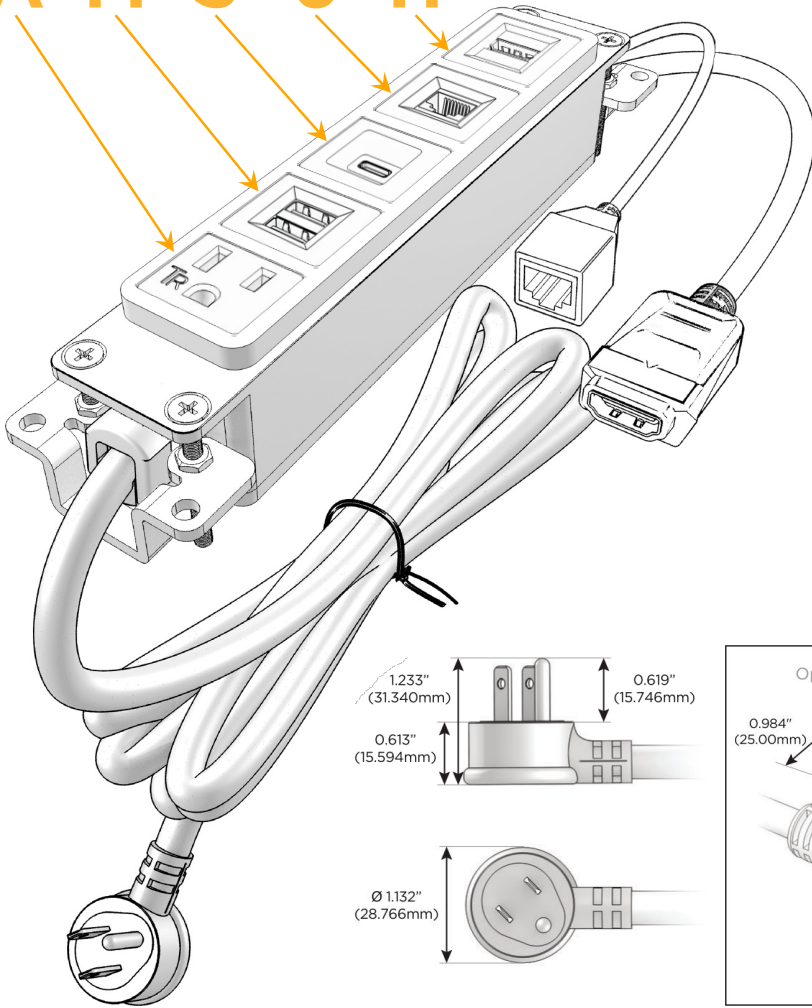

M-POWER-5T

AC POWER & DATA CONNECTIVITY SOLUTION

M-POWER-5TW-AMS6H-BRAB

Specs:

Modules/Ports:

- **A** Tamper Resistant AC Receptacle
- **M** Double USB-A (Fast Charging Ports - 18W)
- **S** USB-C (25W High Speed Charging Port)
- **6** CAT 6
- **H** HDMI

A M S 6 H