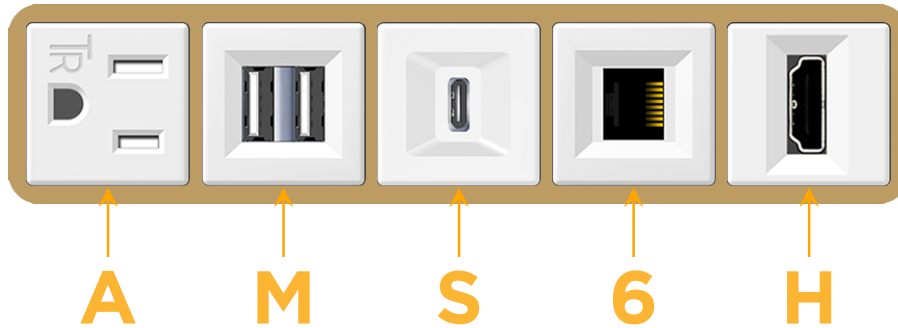

M-POWER-5T

AC POWER & DATA CONNECTIVITY SOLUTION

M-POWER-5TW-AMS6H-BRAB

Distributed by

Mormax Company, Inc.

8 Westchester Plaza

Elmsford, NY 10523

914-699-0101

sales@mormax.com

mormax.com

Metro Light & Power's line of power & data solutions offers sophisticated design elements combined with greater ease of installation. Streamlined and low-profile, enhanced by side-exiting cords, our outlets advance the industry with their cutting edge look and feel. We believe flexibility is key, and we provide a variety of mounting options, including the ability to mount in limited spaces. Our outlets are available in many finishes and configurations, in addition to a custom color and finish capability for our clients.

Bezel Finish: **BRASS (ABS)**

Custom Finishes Available M-POWER-5TW-AMS6H-BRAB

Features:

Module/Port Options:

- **A** Tamper Resistant AC Receptacle
- **E** USB-A & USB-C (20W)
- **M** Double USB-A (Fast Charging Ports - 18W)
- **H** HDMI
- **6** CAT 6
- **12** RJ 12
- **X** Switched AC
- **Y** 3-Way Switch (Low Voltage)
- **V** USB-C (45W High Speed Charging Port)
- **S** USB-C (25W High Speed Charging Port)
- **R** Switched AC (Rocker Switch)
- **D** Dimmer Switch

Plug:

Supplied with Low Profile Flat 45° Angle 120 VAC Plug

Optional Standard Straight 120 VAC Plug

Optional Straight 120 VAC Pass-through Plug

- CLEAN, COMPACT DESIGN
- STREAMLINED
- LOW PROFILE
- SIDE-EXITING CORDS
- PLUG & PLAY
- 6' AC CORD & PLUG (FLAT PLUG STANDARD)
- CUSTOMIZABLE CONFIGURATIONS AND FINISHES
- UL LISTED FOR MOUNTING IN FURNITURE
- 15A