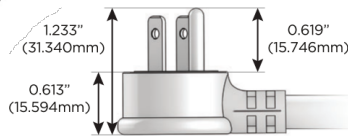

M-POWER-5T

AC POWER & DATA CONNECTIVITY SOLUTION

M-POWER-5TW-AMS6H-BRAB

Specs:

Modules/Ports:

- **A** Tamper Resistant AC Receptacle
- **M** Double USB-A (Fast Charging Ports - 18W)
- **S** USB-C (25W High Speed Charging Port)
- **6** CAT 6
- **H** HDMI

A M S 6 H