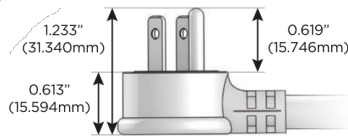

### Plug:

Supplied with Low Profile Flat 45° Angle 120 VAC Plug

Optional Standard Straight 120 VAC Plug

Optional Straight 120 VAC Pass-through Plug

- CLEAN, COMPACT DESIGN
- STREAMLINED
- LOW PROFILE
- SIDE-EXITING CORDS
- PLUG & PLAY
- 6' AC CORD & PLUG (FLAT PLUG STANDARD)
- CUSTOMIZABLE CONFIGURATIONS AND FINISHES
- UL LISTED FOR MOUNTING IN FURNITURE
- 15A

# M-POWER-5T

AC POWER & DATA CONNECTIVITY SOLUTION

M-POWER-5TW-AMS6H-BRAAB

Specs:

**Modules/Ports:**

- A** Tamper Resistant AC Receptacle
- M** Double USB-A (Fast Charging Ports - 18W)
- S** USB-C (25W High Speed Charging Port)
- 6** CAT 6
- H** HDMI