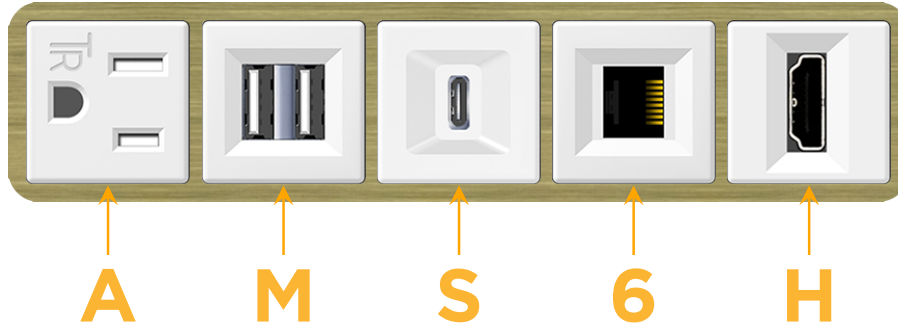

M-POWER-5T

AC POWER & DATA CONNECTIVITY SOLUTION

M-POWER-5TW-AMS6H-BRAAB

Distributed by

Mormax Company, Inc.

8 Westchester Plaza

Elmsford, NY 10523

914-699-0101

sales@mormax.com

mormax.com

Metro Light & Power's line of power & data solutions offers sophisticated design elements combined with greater ease of installation. Streamlined and low-profile, enhanced by side-exiting cords, our outlets advance the industry with their cutting edge look and feel. We believe flexibility is key, and we provide a variety of mounting options, including the ability to mount in limited spaces. Our outlets are available in many finishes and configurations, in addition to a custom color and finish capability for our clients.

Bezel Finish: **BRASS ANTIQUED (ABS)**

Custom Finishes Available M-POWER-5TW-AMS6H-BRAAB

Features:

Module/Port Options:

- **A** Tamper Resistant AC Receptacle
- **E** USB-A & USB-C (20W)
- **M** Double USB-A (Fast Charging Ports - 18W)
- **H** HDMI
- **6** CAT 6
- **12** RJ 12
- **X** Switched AC
- **Y** 3-Way Switch (Low Voltage)
- **V** USB-C (45W High Speed Charging Port)
- **S** USB-C (25W High Speed Charging Port)
- **R** Switched AC (Rocker Switch)
- **D** Dimmer Switch

Plug:

Supplied with Low Profile Flat 45° Angle 120 VAC Plug

Optional Standard Straight 120 VAC Plug

Optional Straight 120 VAC Pass-through Plug

- CLEAN, COMPACT DESIGN
- STREAMLINED
- LOW PROFILE
- SIDE-EXITING CORDS
- PLUG & PLAY
- 6' AC CORD & PLUG (FLAT PLUG STANDARD)
- CUSTOMIZABLE CONFIGURATIONS AND FINISHES
- UL LISTED FOR MOUNTING IN FURNITURE
- 15A