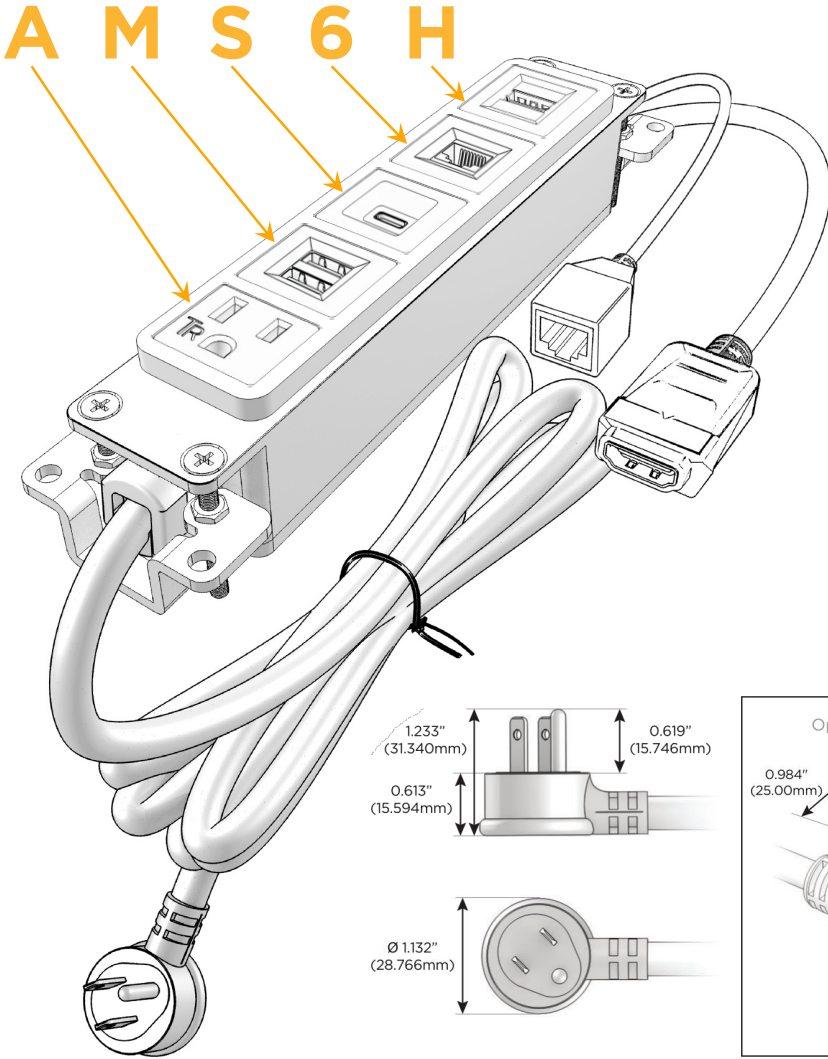

### Module/Port Options:

- A** Tamper Resistant AC Receptacle
- E** USB-A & USB-C (20W)
- M** Double USB-A (Fast Charging Ports - 18W)
- H** HDMI
- 6** CAT 6
- 12** RJ 12
- X** Switched AC
- Y** 3-Way Switch (Low Voltage)
- V** USB-C (45W High Speed Charging Port)
- S** USB-C (25W High Speed Charging Port)
- R** Switched AC (Rocker Switch)
- D** Dimmer Switch

### Plug:

Supplied with Low Profile Flat 45° Angle 120 VAC Plug

Optional Standard Straight 120 VAC Plug

Optional Straight 120 VAC Pass-through Plug

- CLEAN, COMPACT DESIGN
- STREAMLINED
- LOW PROFILE
- SIDE-EXITING CORDS
- PLUG & PLAY
- 6' AC CORD & PLUG (FLAT PLUG STANDARD)
- CUSTOMIZABLE CONFIGURATIONS AND FINISHES
- UL LISTED FOR MOUNTING IN FURNITURE
- 15A

# M-POWER-5T

AC POWER & DATA CONNECTIVITY SOLUTION

M-POWER-5TW-AMS6H-BRAAB

Specs:

**Modules/Ports:**

- A** Tamper Resistant AC Receptacle
- M** Double USB-A (Fast Charging Ports - 18W)
- S** USB-C (25W High Speed Charging Port)
- 6** CAT 6
- H** HDMI