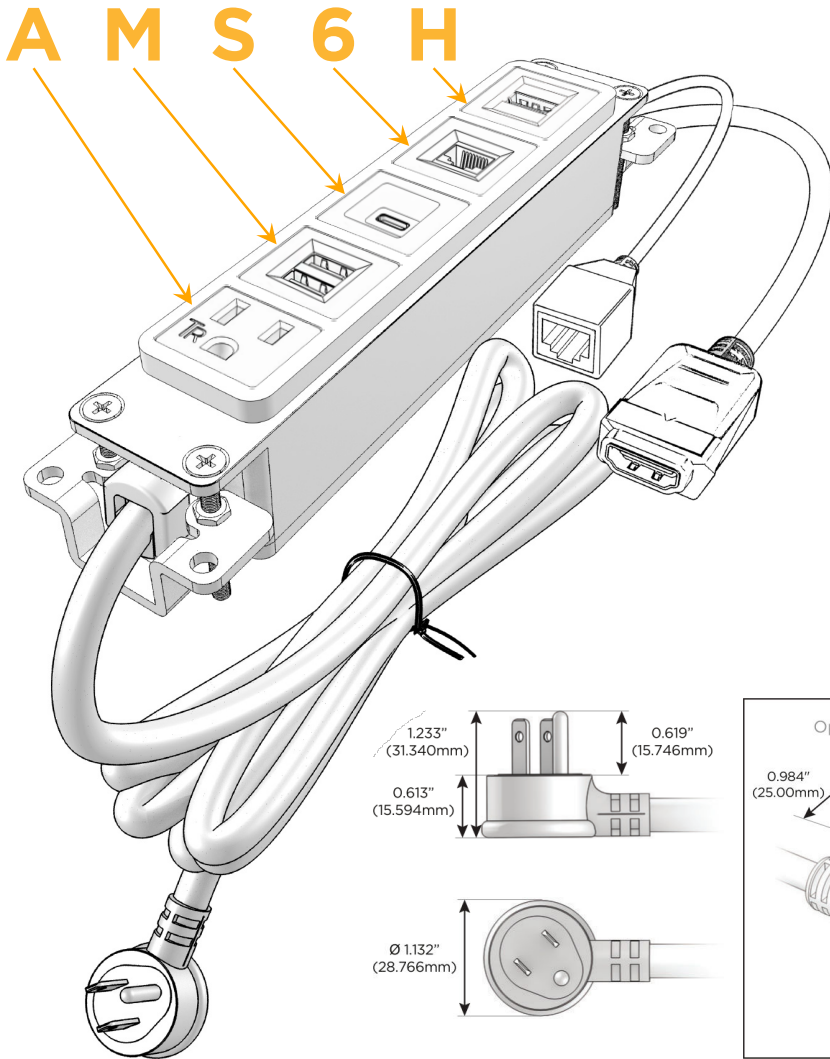

Bezel Finish: **BLACK (STEEL)**

Custom Finishes Available M-POWER-5TW-AMS6H-BB

Features:

Module/Port Options:

- A** Tamper Resistant AC Receptacle
- E** USB-A & USB-C (20W)
- M** Double USB-A (Fast Charging Ports - 18W)
- H** HDMI
- 6** CAT 6
- 12** RJ 12
- X** Switched AC
- Y** 3-Way Switch (Low Voltage)
- V** USB-C (45W High Speed Charging Port)
- S** USB-C (25W High Speed Charging Port)
- R** Switched AC (Rocker Switch)
- D** Dimmer Switch

Plug:

Supplied with Low Profile Flat 45° Angle 120 VAC Plug

Optional Standard Straight 120 VAC Plug

Optional Straight 120 VAC Pass-through Plug

- CLEAN, COMPACT DESIGN
- STREAMLINED
- LOW PROFILE
- SIDE-EXITING CORDS
- PLUG & PLAY
- 6' AC CORD & PLUG (FLAT PLUG STANDARD)
- CUSTOMIZABLE CONFIGURATIONS AND FINISHES
- UL LISTED FOR MOUNTING IN FURNITURE
- 15A

M-POWER-5T

AC POWER & DATA CONNECTIVITY SOLUTION

M-POWER-5TW-AMS6H-BB

Specs:

Modules/Ports:

- A** Tamper Resistant AC Receptacle
- M** Double USB-A (Fast Charging Ports - 18W)
- S** USB-C (25W High Speed Charging Port)
- 6** CAT 6
- H** HDMI