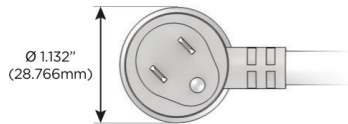

Plug:

Supplied with Low Profile Flat 45° Angle 120 VAC Plug

Optional Standard Straight 120 VAC Plug

Optional Straight 120 VAC Pass-through Plug

- CLEAN, COMPACT DESIGN
- STREAMLINED
- LOW PROFILE
- SIDE-EXITING CORDS
- PLUG & PLAY
- 6' AC CORD & PLUG (FLAT PLUG STANDARD)
- CUSTOMIZABLE CONFIGURATIONS AND FINISHES
- UL LISTED FOR MOUNTING IN FURNITURE
- 15A

M-POWER-5T

AC POWER & DATA CONNECTIVITY SOLUTION

M-POWER-5TW-AMS6H-BB

Specs:

Modules/Ports:

- A** Tamper Resistant AC Receptacle
- M** Double USB-A (Fast Charging Ports - 18W)
- S** USB-C (25W High Speed Charging Port)
- 6** CAT 6
- H** HDMI