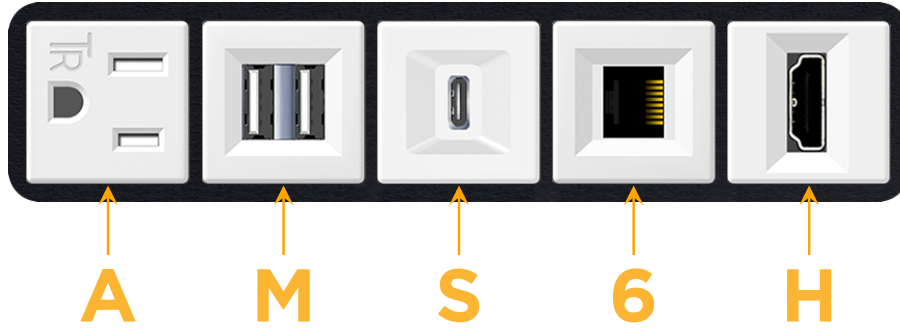

sales@mormax.com

mormax.com

Metro Light & Power's line of power & data solutions offers sophisticated design elements combined with greater ease of installation. Streamlined and low-profile, enhanced by side-exiting cords, our outlets advance the industry with their cutting edge look and feel. We believe flexibility is key, and we provide a variety of mounting options, including the ability to mount in limited spaces. Our outlets are available in many finishes and configurations, in addition to a custom color and finish capability for our clients.

Bezel Finish: **BLACK (STEEL)**

Custom Finishes Available M-POWER-5TW-AMS6H-BB

Features:

Module/Port Options:

- A** Tamper Resistant AC Receptacle
- E** USB-A & USB-C (20W)
- M** Double USB-A (Fast Charging Ports - 18W)
- H** HDMI
- 6** CAT 6
- 12** RJ 12
- X** Switched AC
- Y** 3-Way Switch (Low Voltage)
- V** USB-C (45W High Speed Charging Port)
- S** USB-C (25W High Speed Charging Port)
- R** Switched AC (Rocker Switch)
- D** Dimmer Switch

Plug:

Supplied with Low Profile Flat 45° Angle 120 VAC Plug

Optional Standard Straight 120 VAC Plug

Optional Straight 120 VAC Pass-through Plug

- CLEAN, COMPACT DESIGN
- STREAMLINED
- LOW PROFILE
- SIDE-EXITING CORDS
- PLUG & PLAY
- 6' AC CORD & PLUG (FLAT PLUG STANDARD)
- CUSTOMIZABLE CONFIGURATIONS AND FINISHES
- UL LISTED FOR MOUNTING IN FURNITURE
- 15A

M-POWER-5T

AC POWER & DATA CONNECTIVITY SOLUTION

M-POWER-5TW-AMS6H-BB

Specs:

Modules/Ports:

- A** Tamper Resistant AC Receptacle
- M** Double USB-A (Fast Charging Ports - 18W)
- S** USB-C (25W High Speed Charging Port)
- 6** CAT 6
- H** HDMI