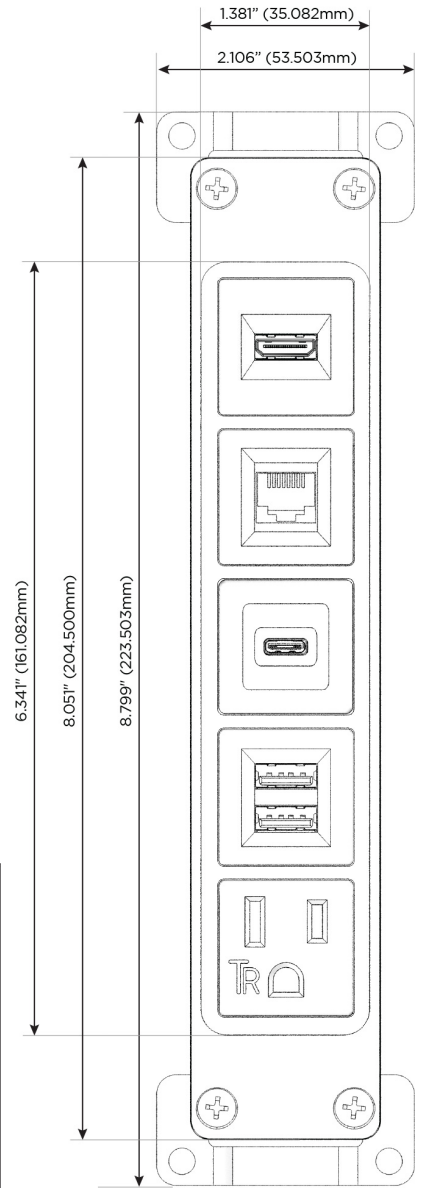

M-POWER-5T

AC POWER & DATA CONNECTIVITY SOLUTION

M-POWER-5TW-AMS6H-BB

Specs:

Modules/Ports:

- **A** Tamper Resistant AC Receptacle
- **M** Double USB-A (Fast Charging Ports - 18W)
- **S** USB-C (25W High Speed Charging Port)
- **6** CAT 6
- **H** HDMI

TOP

Distributed by

Mormax Company, Inc.
8 Westchester Plaza
Elmsford, NY 10523

914-699-0101
sales@mormax.com
mormax.com