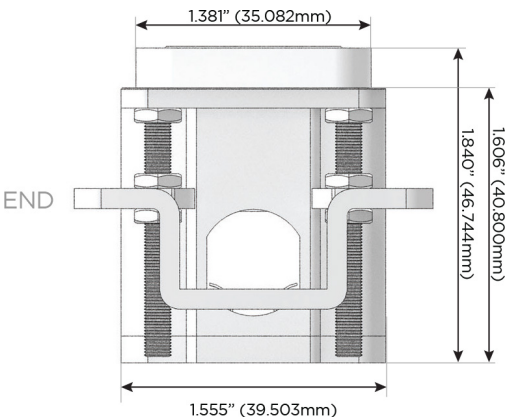

M-POWER-5T

AC POWER & DATA CONNECTIVITY SOLUTION

M-POWER-5TW-AMS6H-BB

Specs:

Modules/Ports:

- **A** Tamper Resistant AC Receptacle
- **M** Double USB-A (Fast Charging Ports - 18W)
- **S** USB-C (25W High Speed Charging Port)
- **6** CAT 6
- **H** HDMI

TOP

Distributed by

Mormax Company, Inc.
8 Westchester Plaza
Elmsford, NY 10523

914-699-0101
sales@mormax.com
mormax.com