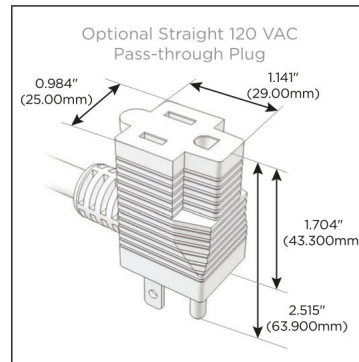

Plug:

Supplied with Low Profile Flat 45° Angle 120 VAC Plug

Optional Standard Straight 120 VAC Plug

Optional Straight 120 VAC Pass-through Plug

- CLEAN, COMPACT DESIGN
- STREAMLINED
- LOW PROFILE
- SIDE-EXITING CORDS
- PLUG & PLAY
- 6' AC CORD & PLUG (FLAT PLUG STANDARD)
- CUSTOMIZABLE CONFIGURATIONS AND FINISHES
- UL LISTED FOR MOUNTING IN FURNITURE
- 15A

M-POWER-5T

AC POWER & DATA CONNECTIVITY SOLUTION

M-POWER-5TW-AMS6H-BB

Specs:

Modules/Ports:

- A** Tamper Resistant AC Receptacle
- M** Double USB-A (Fast Charging Ports - 18W)
- S** USB-C (25W High Speed Charging Port)
- 6** CAT 6
- H** HDMI