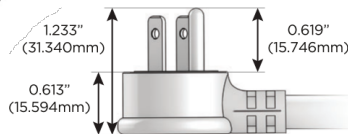

Plug:

Supplied with Low Profile Flat 45° Angle 120 VAC Plug

Optional Standard Straight 120 VAC Plug

Optional Straight 120 VAC Pass-through Plug

- CLEAN, COMPACT DESIGN
- STREAMLINED
- LOW PROFILE
- SIDE-EXITING CORDS
- PLUG & PLAY
- 6' AC CORD & PLUG (FLAT PLUG STANDARD)
- CUSTOMIZABLE CONFIGURATIONS AND FINISHES
- UL LISTED FOR MOUNTING IN FURNITURE
- 15A

M-POWER-5T

AC POWER & DATA CONNECTIVITY SOLUTION

M-POWER-5TW-AMS6H-BB

Specs:

Modules/Ports:

- A** Tamper Resistant AC Receptacle
- M** Double USB-A (Fast Charging Ports - 18W)
- S** USB-C (25W High Speed Charging Port)
- 6** CAT 6
- H** HDMI