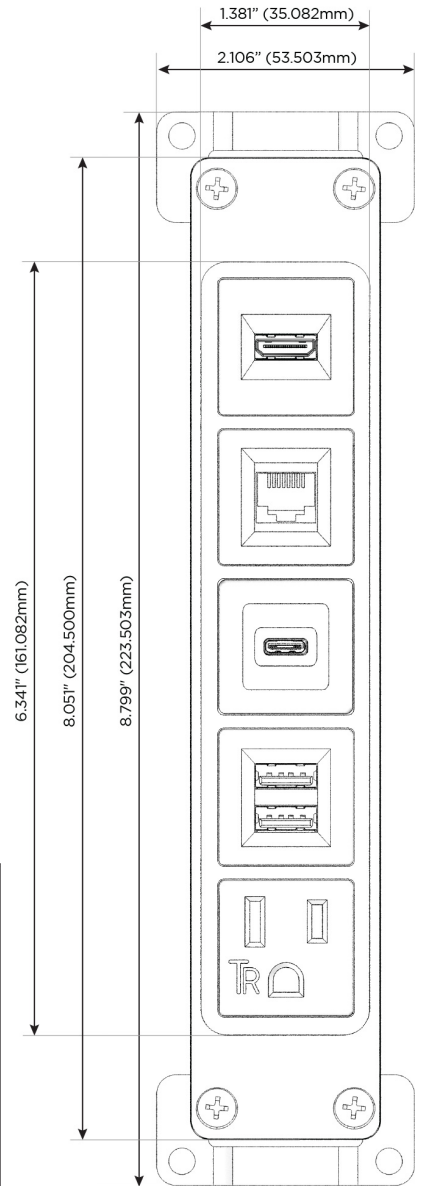

Bezel Finish: **SPECIAL ANTIQUE BRONZE (ABS)**

Custom Finishes Available M-POWER-5TW-AMS6H-APAB

Features:

Module/Port Options:

- A** Tamper Resistant AC Receptacle
- E** USB-A & USB-C (20W)
- M** Double USB-A (Fast Charging Ports - 18W)
- H** HDMI
- 6** CAT 6
- 12** RJ 12
- X** Switched AC
- Y** 3-Way Switch (Low Voltage)
- V** USB-C (45W High Speed Charging Port)
- S** USB-C (25W High Speed Charging Port)
- R** Switched AC (Rocker Switch)
- D** Dimmer Switch

Plug:

Supplied with Low Profile Flat 45° Angle 120 VAC Plug

Optional Standard Straight 120 VAC Plug

Optional Straight 120 VAC Pass-through Plug

- CLEAN, COMPACT DESIGN
- STREAMLINED
- LOW PROFILE
- SIDE-EXITING CORDS
- PLUG & PLAY
- 6' AC CORD & PLUG (FLAT PLUG STANDARD)
- CUSTOMIZABLE CONFIGURATIONS AND FINISHES
- UL LISTED FOR MOUNTING IN FURNITURE
- 15A

M-POWER-5T

AC POWER & DATA CONNECTIVITY SOLUTION

M-POWER-5TW-AMS6H-APAB

Specs:

Modules/Ports:

- A** Tamper Resistant AC Receptacle
- M** Double USB-A (Fast Charging Ports - 18W)
- S** USB-C (25W High Speed Charging Port)
- 6** CAT 6
- H** HDMI

TOP

SIDE