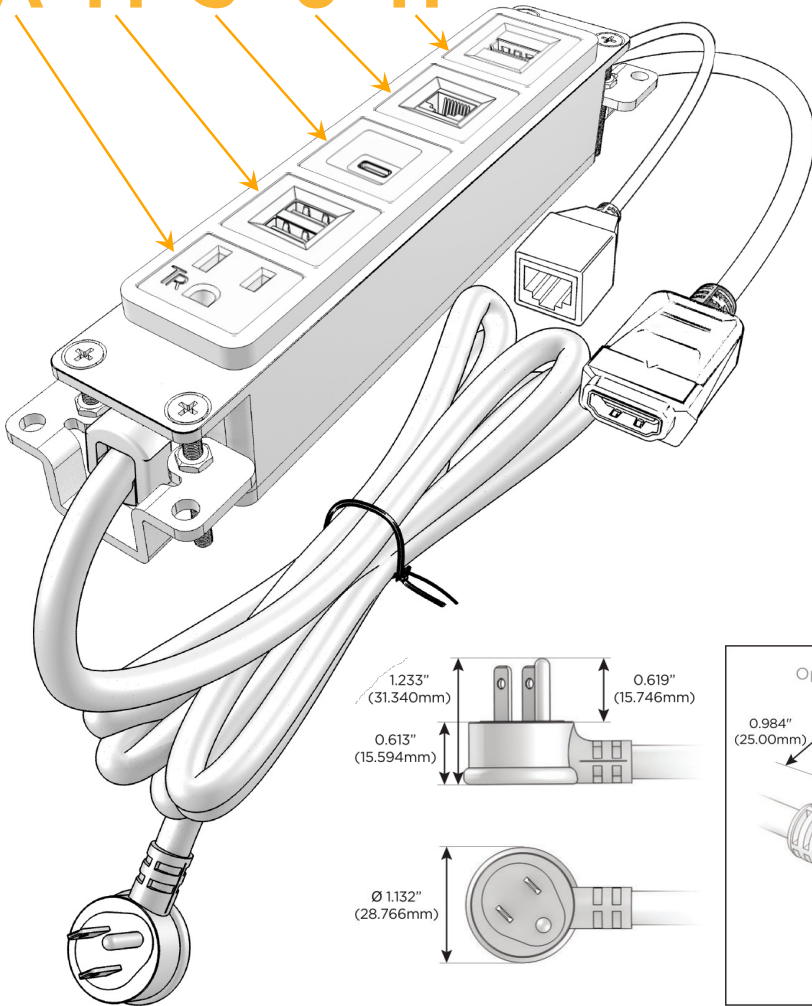

M-POWER-5T

AC POWER & DATA CONNECTIVITY SOLUTION

M-POWER-5TW-AMS6H-APAB

Specs:

Modules/Ports:

- **A** Tamper Resistant AC Receptacle
- **M** Double USB-A (Fast Charging Ports - 18W)
- **S** USB-C (25W High Speed Charging Port)
- **6** CAT 6
- **H** HDMI

A M S 6 H