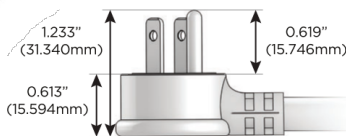

M-POWER-5T

AC POWER & DATA CONNECTIVITY SOLUTION

M-POWER-5TW-AMS6H-APAB

Specs:

Modules/Ports:

- **A** Tamper Resistant AC Receptacle
- **M** Double USB-A (Fast Charging Ports - 18W)
- **S** USB-C (25W High Speed Charging Port)
- **6** CAT 6
- **H** HDMI

A M S 6 H