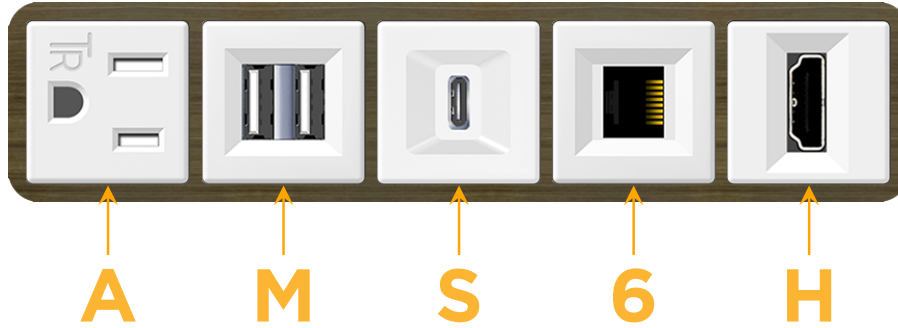

Bezel Finish: **SPECIAL ANTIQUE BRONZE (ABS)**

Custom Finishes Available M-POWER-5TW-AMS6H-APAB

Features:

Module/Port Options:

- A** Tamper Resistant AC Receptacle
- E** USB-A & USB-C (20W)
- M** Double USB-A (Fast Charging Ports - 18W)
- H** HDMI
- 6** CAT 6
- 12** RJ 12
- X** Switched AC
- Y** 3-Way Switch (Low Voltage)
- V** USB-C (45W High Speed Charging Port)
- S** USB-C (25W High Speed Charging Port)
- R** Switched AC (Rocker Switch)
- D** Dimmer Switch

Plug:

Supplied with Low Profile Flat 45° Angle 120 VAC Plug

Optional Standard Straight 120 VAC Plug

Optional Straight 120 VAC Pass-through Plug

- CLEAN, COMPACT DESIGN
- STREAMLINED
- LOW PROFILE
- SIDE-EXITING CORDS
- PLUG & PLAY
- 6' AC CORD & PLUG (FLAT PLUG STANDARD)
- CUSTOMIZABLE CONFIGURATIONS AND FINISHES
- UL LISTED FOR MOUNTING IN FURNITURE
- 15A

M-POWER-5T

AC POWER & DATA CONNECTIVITY SOLUTION

M-POWER-5TW-AMS6H-APAB

Specs:

Modules/Ports:

- A** Tamper Resistant AC Receptacle
- M** Double USB-A (Fast Charging Ports - 18W)
- S** USB-C (25W High Speed Charging Port)
- 6** CAT 6
- H** HDMI