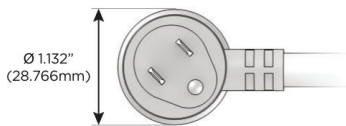

M-POWER-5T

AC POWER & DATA CONNECTIVITY SOLUTION

M-POWER-5TW-AMS6H-APAB

Specs:

Modules/Ports:

- **A** Tamper Resistant AC Receptacle
- **M** Double USB-A (Fast Charging Ports - 18W)
- **S** USB-C (25W High Speed Charging Port)
- **6** CAT 6
- **H** HDMI

A M S 6 H