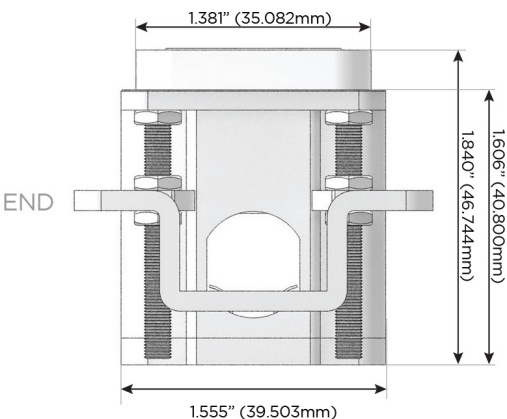

Plug:

Supplied with Low Profile Flat 45° Angle 120 VAC Plug

Optional Standard Straight 120 VAC Plug

Optional Straight 120 VAC Pass-through Plug

- CLEAN, COMPACT DESIGN
- STREAMLINED
- LOW PROFILE
- SIDE-EXITING CORDS
- PLUG & PLAY
- 6' AC CORD & PLUG (FLAT PLUG STANDARD)
- CUSTOMIZABLE CONFIGURATIONS AND FINISHES
- UL LISTED FOR MOUNTING IN FURNITURE
- 15A

M-POWER-5T

AC POWER & DATA CONNECTIVITY SOLUTION

M-POWER-5TW-AMS6H-APAB

Specs:

Modules/Ports:

- A** Tamper Resistant AC Receptacle
- M** Double USB-A (Fast Charging Ports - 18W)
- S** USB-C (25W High Speed Charging Port)
- 6** CAT 6
- H** HDMI

TOP

SIDE