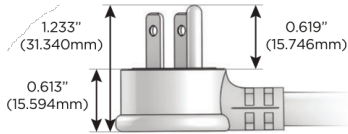

M-POWER-5T

AC POWER & DATA CONNECTIVITY SOLUTION

M-POWER-5TW-AMMAX-SS8B

Specs:

Modules/Ports:

- A** Tamper Resistant AC Receptacle
- M** Double USB-A (Fast Charging Ports - 18W)
- X** Switched AC

A M X

Distributed by