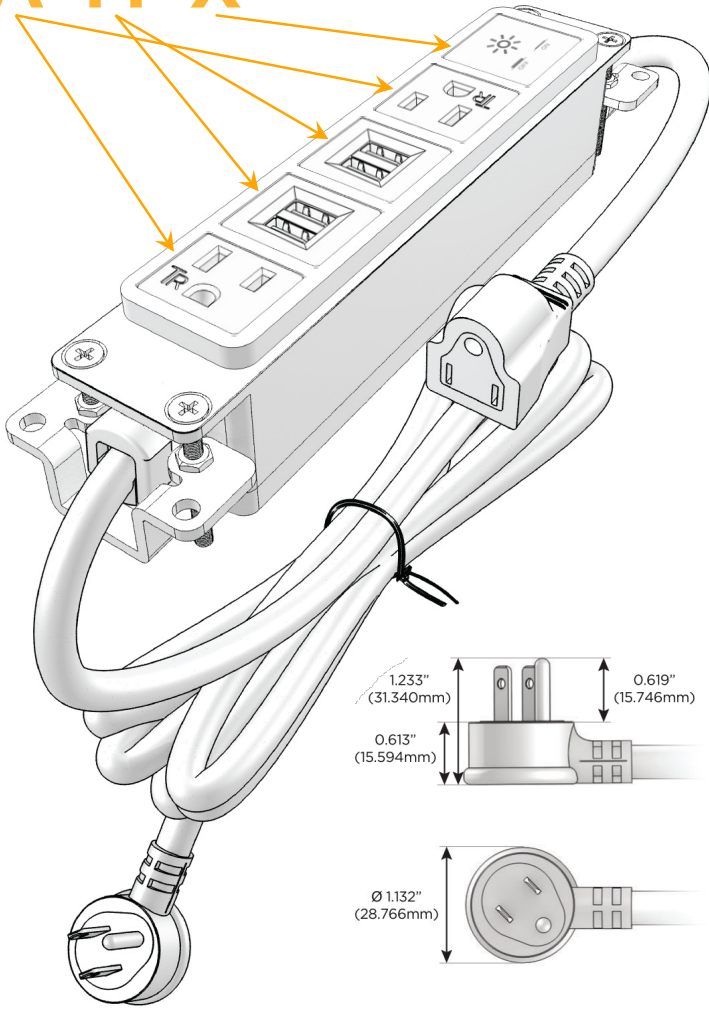

Bezel Finish: **STAINLESS STEEL MIRROR FINISH**

Custom Finishes Available M-POWER-5TW-AMMAX-SS8B

Features:

Module/Port Options:

- A** Tamper Resistant AC Receptacle
- E** USB-A & USB-C (20W)
- M** Double USB-A (Fast Charging Ports - 18W)
- H** HDMI
- 6** CAT 6
- 12** RJ 12
- X** Switched AC
- Y** 3-Way Switch (Low Voltage)
- V** USB-C (45W High Speed Charging Port)
- S** USB-C (25W High Speed Charging Port)
- R** Switched AC (Rocker Switch)
- D** Dimmer Switch

Plug:

Supplied with Low Profile Flat 45° Angle 120 VAC Plug

Optional Standard Straight 120 VAC Plug

Optional Straight 120 VAC Pass-through Plug

- CLEAN, COMPACT DESIGN
- STREAMLINED
- LOW PROFILE
- SIDE-EXITING CORDS
- PLUG & PLAY
- 6' AC CORD & PLUG (FLAT PLUG STANDARD)
- CUSTOMIZABLE CONFIGURATIONS AND FINISHES
- UL LISTED FOR MOUNTING IN FURNITURE
- 15A

M-POWER-5T

AC POWER & DATA CONNECTIVITY SOLUTION

M-POWER-5TW-AMMAX-SS8B

Specs:

Modules/Ports:

- A** Tamper Resistant AC Receptacle
- M** Double USB-A (Fast Charging Ports - 18W)
- X** Switched AC

A M X

Distributed by