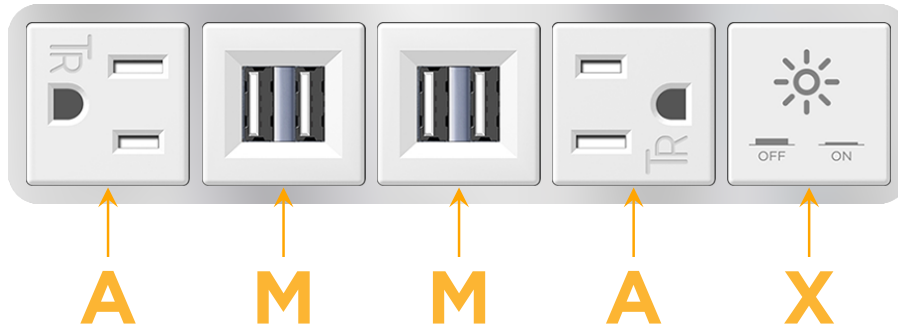

Bezel Finish: **STAINLESS STEEL MIRROR FINISH**

Custom Finishes Available M-POWER-5TW-AMMAX-SS8B

Features:

Module/Port Options:

- A** Tamper Resistant AC Receptacle
- E** USB-A & USB-C (20W)
- M** Double USB-A (Fast Charging Ports - 18W)
- H** HDMI
- 6** CAT 6
- 12** RJ 12
- X** Switched AC
- Y** 3-Way Switch (Low Voltage)
- V** USB-C (45W High Speed Charging Port)
- S** USB-C (25W High Speed Charging Port)
- R** Switched AC (Rocker Switch)
- D** Dimmer Switch

Plug:

Supplied with Low Profile Flat 45° Angle 120 VAC Plug

Optional Standard Straight 120 VAC Plug

Optional Straight 120 VAC Pass-through Plug

- CLEAN, COMPACT DESIGN
- STREAMLINED
- LOW PROFILE
- SIDE-EXITING CORDS
- PLUG & PLAY
- 6' AC CORD & PLUG (FLAT PLUG STANDARD)
- CUSTOMIZABLE CONFIGURATIONS AND FINISHES
- UL LISTED FOR MOUNTING IN FURNITURE
- 15A

M-POWER-5T

AC POWER & DATA CONNECTIVITY SOLUTION

M-POWER-5TW-AMMAX-SS8B

Specs:

Modules/Ports:

- A** Tamper Resistant AC Receptacle
- M** Double USB-A (Fast Charging Ports - 18W)
- X** Switched AC

A M X

Distributed by