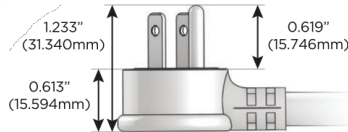

M-POWER-5T

AC POWER & DATA CONNECTIVITY SOLUTION

M-POWER-5TW-AMMAX-SS4B

Specs:

Modules/Ports:

- A** Tamper Resistant AC Receptacle
- M** Double USB-A (Fast Charging Ports - 18W)
- X** Switched AC

A M X

Distributed by