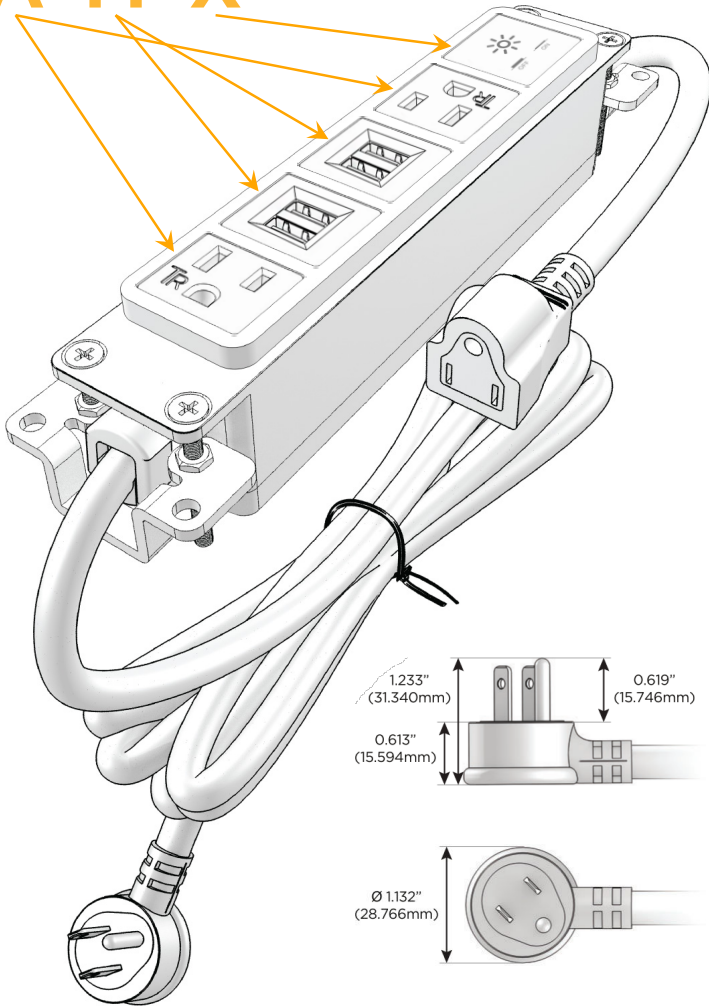

Bezel Finish: **STAINLESS STEEL BRUSHED**

Custom Finishes Available M-POWER-5TW-AMMAX-SS4B

Features:

Module/Port Options:

- A** Tamper Resistant AC Receptacle
- E** USB-A & USB-C (20W)
- M** Double USB-A (Fast Charging Ports - 18W)
- H** HDMI
- 6** CAT 6
- 12** RJ 12
- X** Switched AC
- Y** 3-Way Switch (Low Voltage)
- V** USB-C (45W High Speed Charging Port)
- S** USB-C (25W High Speed Charging Port)
- R** Switched AC (Rocker Switch)
- D** Dimmer Switch

Plug:

Supplied with Low Profile Flat 45° Angle 120 VAC Plug

Optional Standard Straight 120 VAC Plug

Optional Straight 120 VAC Pass-through Plug

- CLEAN, COMPACT DESIGN
- STREAMLINED
- LOW PROFILE
- SIDE-EXITING CORDS
- PLUG & PLAY
- 6' AC CORD & PLUG (FLAT PLUG STANDARD)
- CUSTOMIZABLE CONFIGURATIONS AND FINISHES
- UL LISTED FOR MOUNTING IN FURNITURE
- 15A

M-POWER-5T

AC POWER & DATA CONNECTIVITY SOLUTION

M-POWER-5TW-AMMAX-SS4B

Specs:

Modules/Ports:

- A** Tamper Resistant AC Receptacle
- M** Double USB-A (Fast Charging Ports - 18W)
- X** Switched AC

A M X

Distributed by