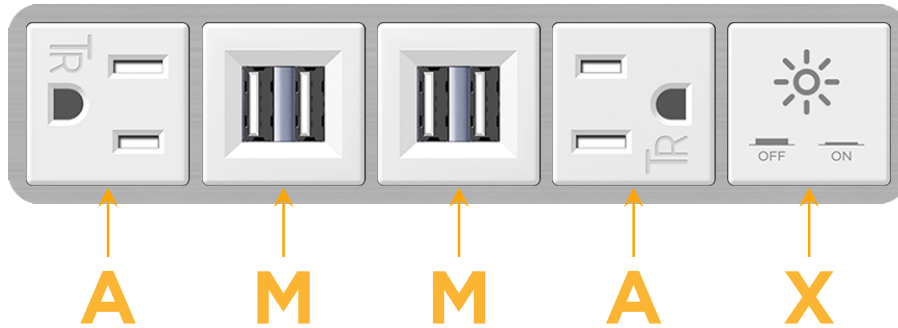

Bezel Finish: **STAINLESS STEEL BRUSHED**

Custom Finishes Available M-POWER-5TW-AMMAX-SS4B

Features:

Module/Port Options:

- A** Tamper Resistant AC Receptacle
- E** USB-A & USB-C (20W)
- M** Double USB-A (Fast Charging Ports - 18W)
- H** HDMI
- 6** CAT 6
- 12** RJ 12
- X** Switched AC
- Y** 3-Way Switch (Low Voltage)
- V** USB-C (45W High Speed Charging Port)
- S** USB-C (25W High Speed Charging Port)
- R** Switched AC (Rocker Switch)
- D** Dimmer Switch

Plug:

Supplied with Low Profile Flat 45° Angle 120 VAC Plug

Optional Standard Straight 120 VAC Plug

Optional Straight 120 VAC Pass-through Plug

- CLEAN, COMPACT DESIGN
- STREAMLINED
- LOW PROFILE
- SIDE-EXITING CORDS
- PLUG & PLAY
- 6' AC CORD & PLUG (FLAT PLUG STANDARD)
- CUSTOMIZABLE CONFIGURATIONS AND FINISHES
- UL LISTED FOR MOUNTING IN FURNITURE
- 15A

M-POWER-5T

AC POWER & DATA CONNECTIVITY SOLUTION

M-POWER-5TW-AMMAX-SS4B

Specs:

Modules/Ports:

- A** Tamper Resistant AC Receptacle
- M** Double USB-A (Fast Charging Ports - 18W)
- X** Switched AC

A M X

Distributed by