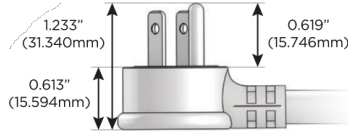

M-POWER-5T

AC POWER & DATA CONNECTIVITY SOLUTION

M-POWER-5TW-AMMAX-SS4AB

Specs:

Modules/Ports:

- A** Tamper Resistant AC Receptacle
- M** Double USB-A (Fast Charging Ports - 18W)
- X** Switched AC

A M X

Distributed by