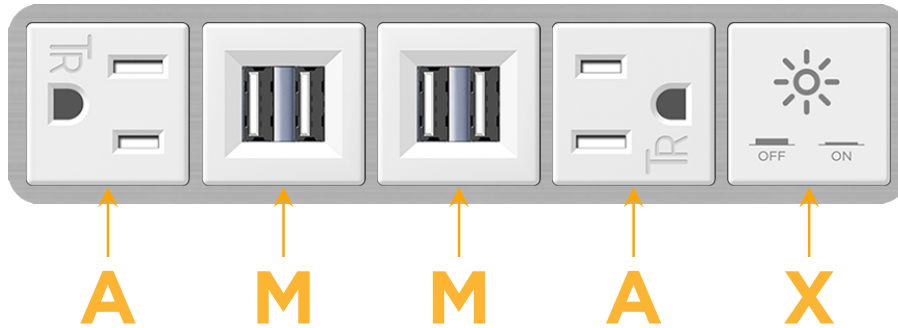

Bezel Finish: **BRUSHED STAINLESS (ABS)**

Custom Finishes Available M-POWER-5TW-AMMAX-SS4AB

Features:

Module/Port Options:

- A** Tamper Resistant AC Receptacle
- E** USB-A & USB-C (20W)
- M** Double USB-A (Fast Charging Ports - 18W)
- H** HDMI
- 6** CAT 6
- 12** RJ 12
- X** Switched AC
- Y** 3-Way Switch (Low Voltage)
- V** USB-C (45W High Speed Charging Port)
- S** USB-C (25W High Speed Charging Port)
- R** Switched AC (Rocker Switch)
- D** Dimmer Switch

Plug:

Supplied with Low Profile Flat 45° Angle 120 VAC Plug

Optional Standard Straight 120 VAC Plug

Optional Straight 120 VAC Pass-through Plug

- CLEAN, COMPACT DESIGN
- STREAMLINED
- LOW PROFILE
- SIDE-EXITING CORDS
- PLUG & PLAY
- 6' AC CORD & PLUG (FLAT PLUG STANDARD)
- CUSTOMIZABLE CONFIGURATIONS AND FINISHES
- UL LISTED FOR MOUNTING IN FURNITURE
- 15A

M-POWER-5T

AC POWER & DATA CONNECTIVITY SOLUTION

M-POWER-5TW-AMMAX-SS4AB

Specs:

Modules/Ports:

- A** Tamper Resistant AC Receptacle
- M** Double USB-A (Fast Charging Ports - 18W)
- X** Switched AC

A M X

Distributed by