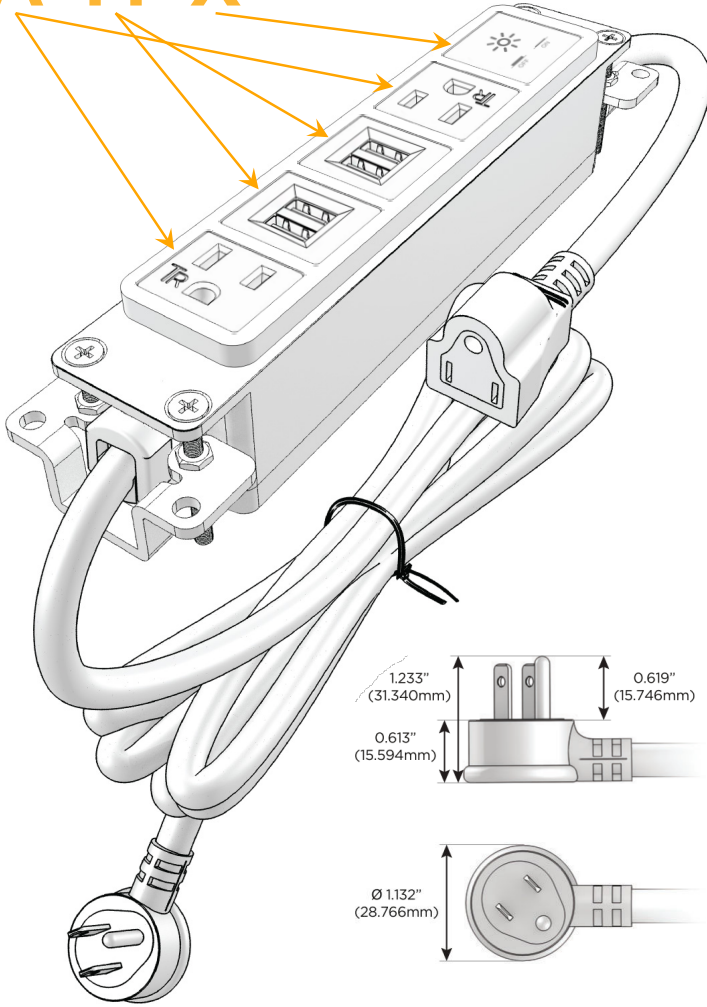

Bezel Finish: **BRUSHED STAINLESS (ABS)**

Custom Finishes Available M-POWER-5TW-AMMAX-SS4AB

Features:

Module/Port Options:

- A** Tamper Resistant AC Receptacle
- E** USB-A & USB-C (20W)
- M** Double USB-A (Fast Charging Ports - 18W)
- H** HDMI
- 6** CAT 6
- 12** RJ 12
- X** Switched AC
- Y** 3-Way Switch (Low Voltage)
- V** USB-C (45W High Speed Charging Port)
- S** USB-C (25W High Speed Charging Port)
- R** Switched AC (Rocker Switch)
- D** Dimmer Switch

Plug:

Supplied with Low Profile Flat 45° Angle 120 VAC Plug

Optional Standard Straight 120 VAC Plug

Optional Straight 120 VAC Pass-through Plug

- CLEAN, COMPACT DESIGN
- STREAMLINED
- LOW PROFILE
- SIDE-EXITING CORDS
- PLUG & PLAY
- 6' AC CORD & PLUG (FLAT PLUG STANDARD)
- CUSTOMIZABLE CONFIGURATIONS AND FINISHES
- UL LISTED FOR MOUNTING IN FURNITURE
- 15A

M-POWER-5T

AC POWER & DATA CONNECTIVITY SOLUTION

M-POWER-5TW-AMMAX-SS4AB

Specs:

Modules/Ports:

- A** Tamper Resistant AC Receptacle
- M** Double USB-A (Fast Charging Ports - 18W)
- X** Switched AC

A M X

Distributed by