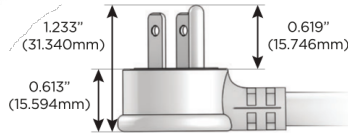

M-POWER-5T

AC POWER & DATA CONNECTIVITY SOLUTION

M-POWER-5TW-AMMAX-SAB

Specs:

Modules/Ports:

- A** Tamper Resistant AC Receptacle
- M** Double USB-A (Fast Charging Ports - 18W)
- X** Switched AC

A M X

Distributed by