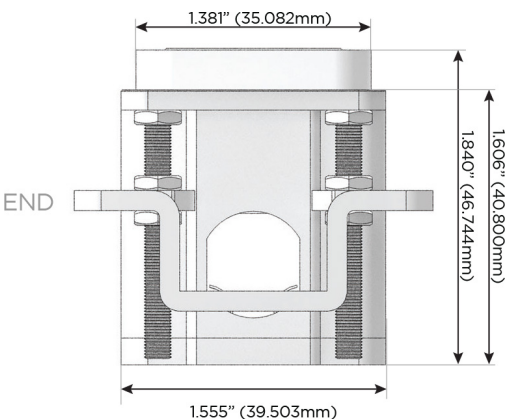

Distributed by

Mormax Company, Inc.

8 Westchester Plaza

Elmsford, NY 10523

914-699-0101

sales@mormax.com

mormax.com

TOP