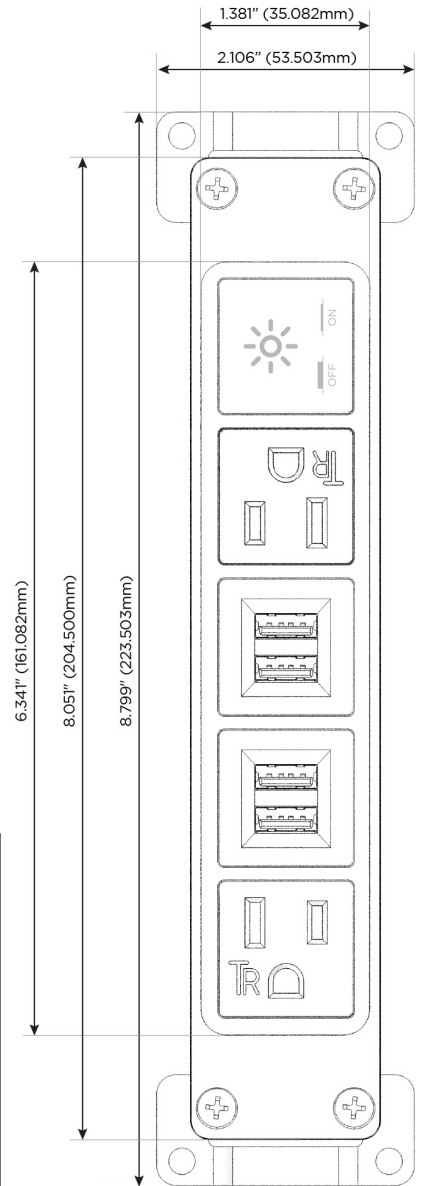

Distributed by

Mormax Company, Inc.

8 Westchester Plaza

Elmsford, NY 10523

914-699-0101

sales@mormax.com

mormax.com

TOP