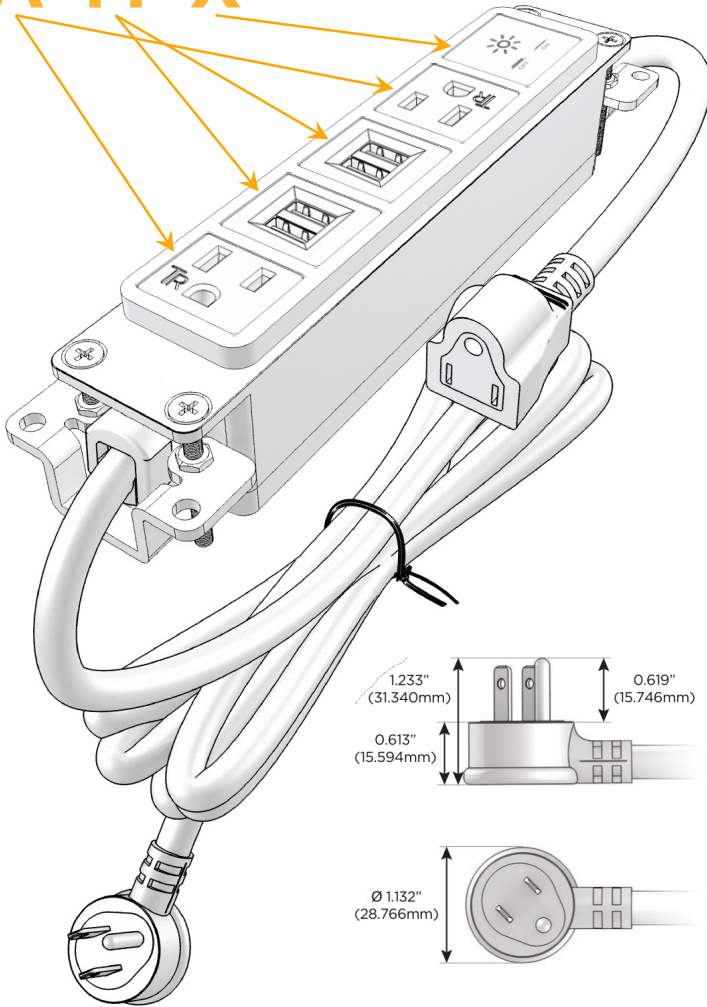

Bezel Finish: **SATIN NICKEL (ABS)**

Custom Finishes Available M-POWER-5TW-AMMAX-SAB

Features:

Module/Port Options:

- A** Tamper Resistant AC Receptacle
- E** USB-A & USB-C (20W)
- M** Double USB-A (Fast Charging Ports - 18W)
- H** HDMI
- 6** CAT 6
- 12** RJ 12
- X** Switched AC
- Y** 3-Way Switch (Low Voltage)
- V** USB-C (45W High Speed Charging Port)
- S** USB-C (25W High Speed Charging Port)
- R** Switched AC (Rocker Switch)
- D** Dimmer Switch

Plug:

- Supplied with Low Profile Flat 45° Angle 120 VAC Plug
- Optional Standard Straight 120 VAC Plug
- Optional Straight 120 VAC Pass-through Plug

- CLEAN, COMPACT DESIGN
- STREAMLINED
- LOW PROFILE
- SIDE-EXITING CORDS
- PLUG & PLAY
- 6' AC CORD & PLUG (FLAT PLUG STANDARD)
- CUSTOMIZABLE CONFIGURATIONS AND FINISHES
- UL LISTED FOR MOUNTING IN FURNITURE
- 15A

M-POWER-5T

AC POWER & DATA CONNECTIVITY SOLUTION

M-POWER-5TW-AMMAX-SAB

Specs:

Modules/Ports:

- A** Tamper Resistant AC Receptacle
- M** Double USB-A (Fast Charging Ports - 18W)
- X** Switched AC

A M X

Distributed by