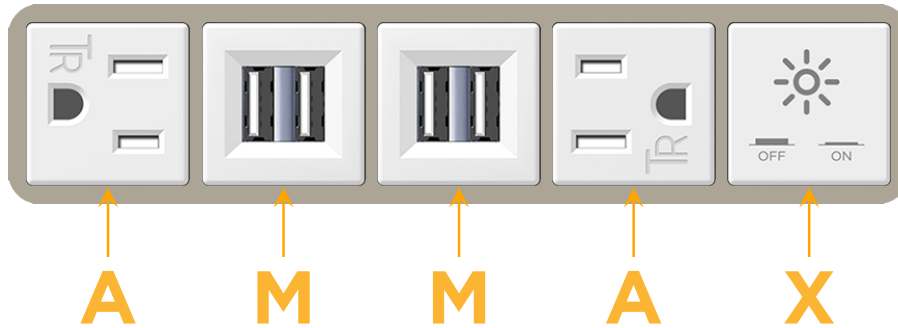

Bezel Finish: **SATIN NICKEL (ABS)**

Custom Finishes Available M-POWER-5TW-AMMAX-SAB

Features:

Module/Port Options:

- A** Tamper Resistant AC Receptacle
- E** USB-A & USB-C (20W)
- M** Double USB-A (Fast Charging Ports - 18W)
- H** HDMI
- 6** CAT 6
- 12** RJ 12
- X** Switched AC
- Y** 3-Way Switch (Low Voltage)
- V** USB-C (45W High Speed Charging Port)
- S** USB-C (25W High Speed Charging Port)
- R** Switched AC (Rocker Switch)
- D** Dimmer Switch

Plug:

- Supplied with Low Profile Flat 45° Angle 120 VAC Plug
- Optional Standard Straight 120 VAC Plug
- Optional Straight 120 VAC Pass-through Plug

- CLEAN, COMPACT DESIGN
- STREAMLINED
- LOW PROFILE
- SIDE-EXITING CORDS
- PLUG & PLAY
- 6' AC CORD & PLUG (FLAT PLUG STANDARD)
- CUSTOMIZABLE CONFIGURATIONS AND FINISHES
- UL LISTED FOR MOUNTING IN FURNITURE
- 15A

M-POWER-5T

AC POWER & DATA CONNECTIVITY SOLUTION

M-POWER-5TW-AMMAX-SAB

Specs:

Modules/Ports:

- A** Tamper Resistant AC Receptacle
- M** Double USB-A (Fast Charging Ports - 18W)
- X** Switched AC

A M X

Distributed by