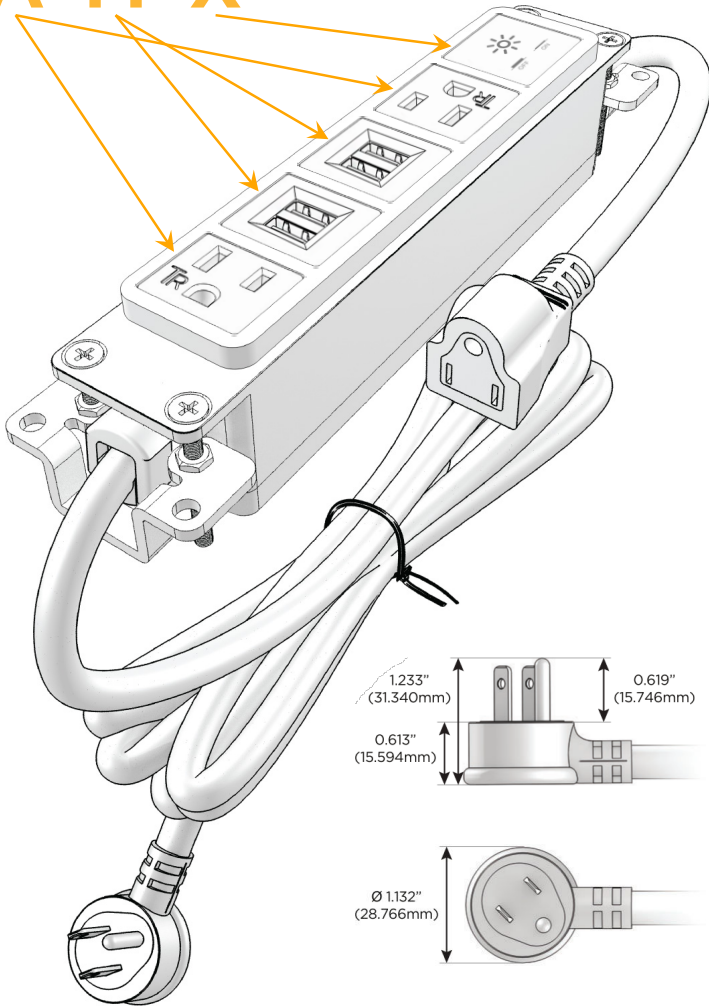

Bezel Finish: **GUNMETAL (ABS)**

Custom Finishes Available M-POWER-5TW-AMMAX-S3AB

Features:

Module/Port Options:

- A** Tamper Resistant AC Receptacle
- E** USB-A & USB-C (20W)
- M** Double USB-A (Fast Charging Ports - 18W)
- H** HDMI
- 6** CAT 6
- 12** RJ 12
- X** Switched AC
- Y** 3-Way Switch (Low Voltage)
- V** USB-C (45W High Speed Charging Port)
- S** USB-C (25W High Speed Charging Port)
- R** Switched AC (Rocker Switch)
- D** Dimmer Switch

Plug:

Supplied with Low Profile Flat 45° Angle 120 VAC Plug

Optional Standard Straight 120 VAC Plug

Optional Straight 120 VAC Pass-through Plug

- CLEAN, COMPACT DESIGN
- STREAMLINED
- LOW PROFILE
- SIDE-EXITING CORDS
- PLUG & PLAY
- 6' AC CORD & PLUG (FLAT PLUG STANDARD)
- CUSTOMIZABLE CONFIGURATIONS AND FINISHES
- UL LISTED FOR MOUNTING IN FURNITURE
- 15A

M-POWER-5T

AC POWER & DATA CONNECTIVITY SOLUTION

M-POWER-5TW-AMMAX-S3AB

Specs:

Modules/Ports:

- A** Tamper Resistant AC Receptacle
- M** Double USB-A (Fast Charging Ports - 18W)
- X** Switched AC

A M X

Distributed by