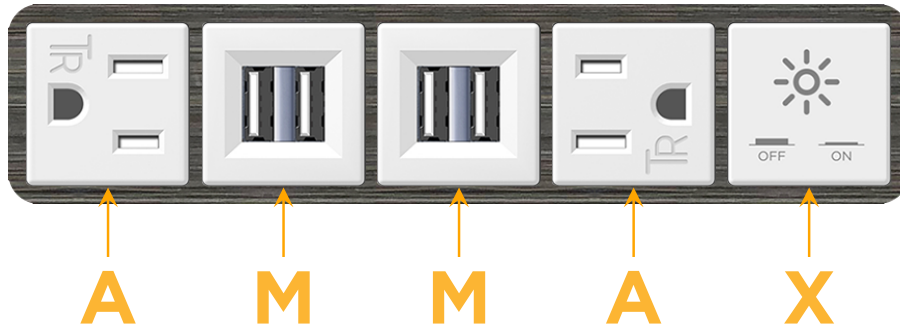

Bezel Finish: **GUNMETAL (ABS)**

Custom Finishes Available M-POWER-5TW-AMMAX-S3AB

Features:

Module/Port Options:

- A** Tamper Resistant AC Receptacle
- E** USB-A & USB-C (20W)
- M** Double USB-A (Fast Charging Ports - 18W)
- H** HDMI
- 6** CAT 6
- 12** RJ 12
- X** Switched AC
- Y** 3-Way Switch (Low Voltage)
- V** USB-C (45W High Speed Charging Port)
- S** USB-C (25W High Speed Charging Port)
- R** Switched AC (Rocker Switch)
- D** Dimmer Switch

Plug:

Supplied with Low Profile Flat 45° Angle 120 VAC Plug

Optional Standard Straight 120 VAC Plug

Optional Straight 120 VAC Pass-through Plug

- CLEAN, COMPACT DESIGN
- STREAMLINED
- LOW PROFILE
- SIDE-EXITING CORDS
- PLUG & PLAY
- 6' AC CORD & PLUG (FLAT PLUG STANDARD)
- CUSTOMIZABLE CONFIGURATIONS AND FINISHES
- UL LISTED FOR MOUNTING IN FURNITURE
- 15A

M-POWER-5T

AC POWER & DATA CONNECTIVITY SOLUTION

M-POWER-5TW-AMMAX-S3AB

Specs:

Modules/Ports:

- A** Tamper Resistant AC Receptacle
- M** Double USB-A (Fast Charging Ports - 18W)
- X** Switched AC

A M X

Distributed by