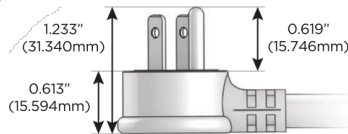

M-POWER-5T

AC POWER & DATA CONNECTIVITY SOLUTION

M-POWER-5TW-AMMAX-S3AB

Specs:

Modules/Ports:

- A** Tamper Resistant AC Receptacle
- M** Double USB-A (Fast Charging Ports - 18W)
- X** Switched AC

A M X

Distributed by