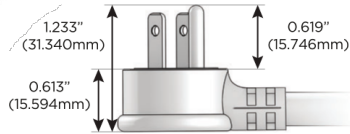

M-POWER-5T

AC POWER & DATA CONNECTIVITY SOLUTION

M-POWER-5TW-AMMAX-MAB

Specs:

Modules/Ports:

- A** Tamper Resistant AC Receptacle
- M** Double USB-A (Fast Charging Ports - 18W)
- X** Switched AC

A M X

Distributed by