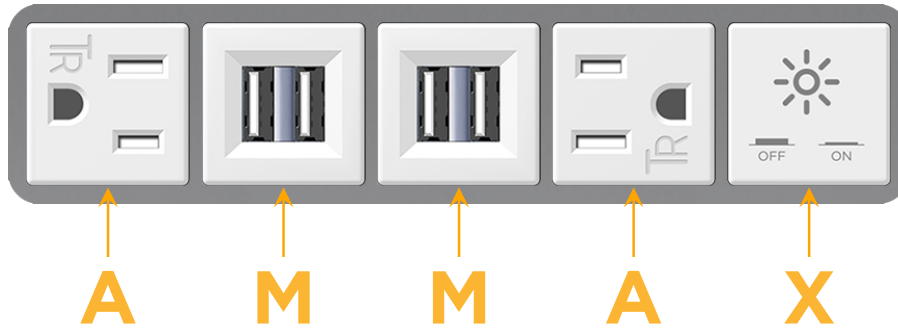

Bezel Finish: **MAGNESIUM (ABS)**

Custom Finishes Available M-POWER-5TW-AMMAX-MAB

Features:

Module/Port Options:

- A** Tamper Resistant AC Receptacle
- E** USB-A & USB-C (20W)
- M** Double USB-A (Fast Charging Ports - 18W)
- H** HDMI
- 6** CAT 6
- 12** RJ 12
- X** Switched AC
- Y** 3-Way Switch (Low Voltage)
- V** USB-C (45W High Speed Charging Port)
- S** USB-C (25W High Speed Charging Port)
- R** Switched AC (Rocker Switch)
- D** Dimmer Switch

Plug:

Supplied with Low Profile Flat 45° Angle 120 VAC Plug

Optional Standard Straight 120 VAC Plug

Optional Straight 120 VAC Pass-through Plug

- CLEAN, COMPACT DESIGN
- STREAMLINED
- LOW PROFILE
- SIDE-EXITING CORDS
- PLUG & PLAY
- 6' AC CORD & PLUG (FLAT PLUG STANDARD)
- CUSTOMIZABLE CONFIGURATIONS AND FINISHES
- UL LISTED FOR MOUNTING IN FURNITURE
- 15A

M-POWER-5T

AC POWER & DATA CONNECTIVITY SOLUTION

M-POWER-5TW-AMMAX-MAB

Specs:

Modules/Ports:

- A** Tamper Resistant AC Receptacle
- M** Double USB-A (Fast Charging Ports - 18W)
- X** Switched AC

A M X

Distributed by