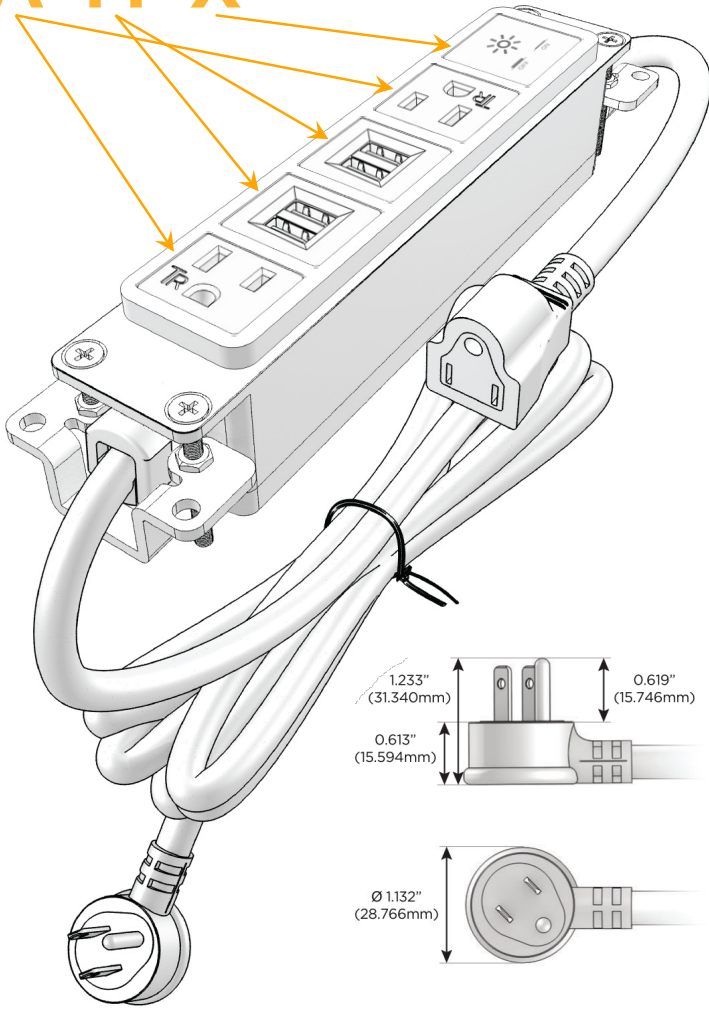

Bezel Finish: **MAGNESIUM (ABS)**

Custom Finishes Available M-POWER-5TW-AMMAX-MAB

Features:

Module/Port Options:

- A** Tamper Resistant AC Receptacle
- E** USB-A & USB-C (20W)
- M** Double USB-A (Fast Charging Ports - 18W)
- H** HDMI
- 6** CAT 6
- 12** RJ 12
- X** Switched AC
- Y** 3-Way Switch (Low Voltage)
- V** USB-C (45W High Speed Charging Port)
- S** USB-C (25W High Speed Charging Port)
- R** Switched AC (Rocker Switch)
- D** Dimmer Switch

Plug:

Supplied with Low Profile Flat 45° Angle 120 VAC Plug

Optional Standard Straight 120 VAC Plug

Optional Straight 120 VAC Pass-through Plug

- CLEAN, COMPACT DESIGN
- STREAMLINED
- LOW PROFILE
- SIDE-EXITING CORDS
- PLUG & PLAY
- 6' AC CORD & PLUG (FLAT PLUG STANDARD)
- CUSTOMIZABLE CONFIGURATIONS AND FINISHES
- UL LISTED FOR MOUNTING IN FURNITURE
- 15A

M-POWER-5T

AC POWER & DATA CONNECTIVITY SOLUTION

M-POWER-5TW-AMMAX-MAB

Specs:

Modules/Ports:

- A** Tamper Resistant AC Receptacle
- M** Double USB-A (Fast Charging Ports - 18W)
- X** Switched AC

A M X

Distributed by