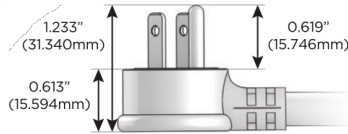

M-POWER-5T

AC POWER & DATA CONNECTIVITY SOLUTION

M-POWER-5TW-AMMAX-CUAB

Specs:

Modules/Ports:

- A** Tamper Resistant AC Receptacle
- M** Double USB-A (Fast Charging Ports - 18W)
- X** Switched AC

A M X

Distributed by