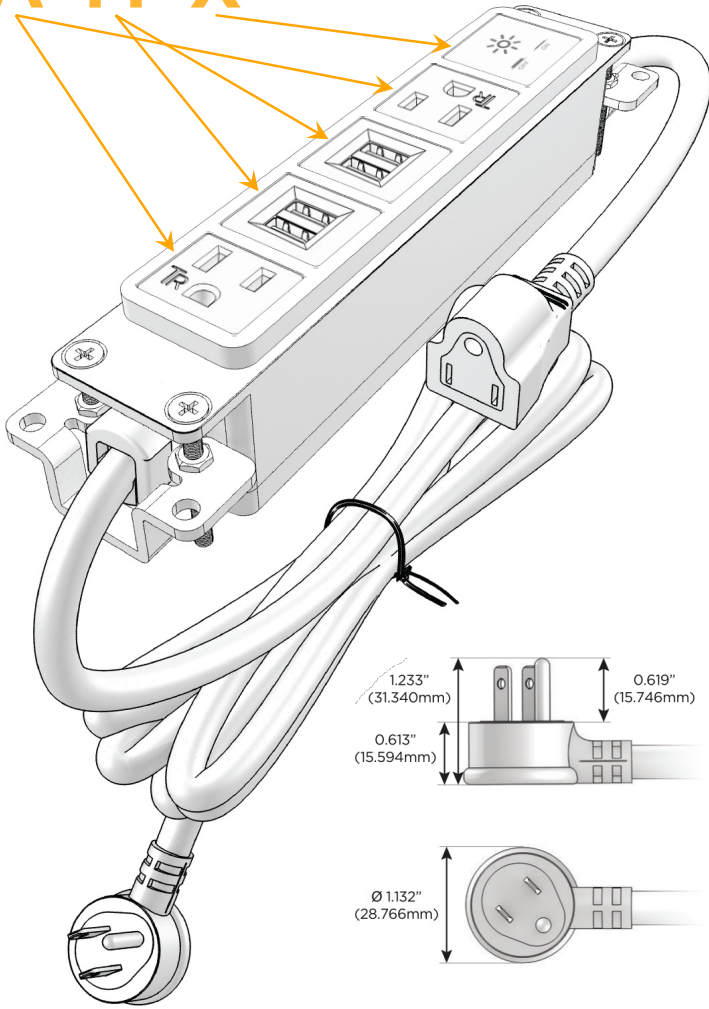

Bezel Finish: **COPPER (ABS)**

Custom Finishes Available M-POWER-5TW-AMMAX-CUAB

Features:

Module/Port Options:

- A** Tamper Resistant AC Receptacle
- E** USB-A & USB-C (20W)
- M** Double USB-A (Fast Charging Ports - 18W)
- H** HDMI
- 6** CAT 6
- 12** RJ 12
- X** Switched AC
- Y** 3-Way Switch (Low Voltage)
- V** USB-C (45W High Speed Charging Port)
- S** USB-C (25W High Speed Charging Port)
- R** Switched AC (Rocker Switch)
- D** Dimmer Switch

Plug:

Supplied with Low Profile Flat 45° Angle 120 VAC Plug

Optional Standard Straight 120 VAC Plug

Optional Straight 120 VAC Pass-through Plug

- CLEAN, COMPACT DESIGN
- STREAMLINED
- LOW PROFILE
- SIDE-EXITING CORDS
- PLUG & PLAY
- 6' AC CORD & PLUG (FLAT PLUG STANDARD)
- CUSTOMIZABLE CONFIGURATIONS AND FINISHES
- UL LISTED FOR MOUNTING IN FURNITURE
- 15A

M-POWER-5T

AC POWER & DATA CONNECTIVITY SOLUTION

M-POWER-5TW-AMMAX-CUAB

Specs:

Modules/Ports:

- A** Tamper Resistant AC Receptacle
- M** Double USB-A (Fast Charging Ports - 18W)
- X** Switched AC

A M X

Distributed by