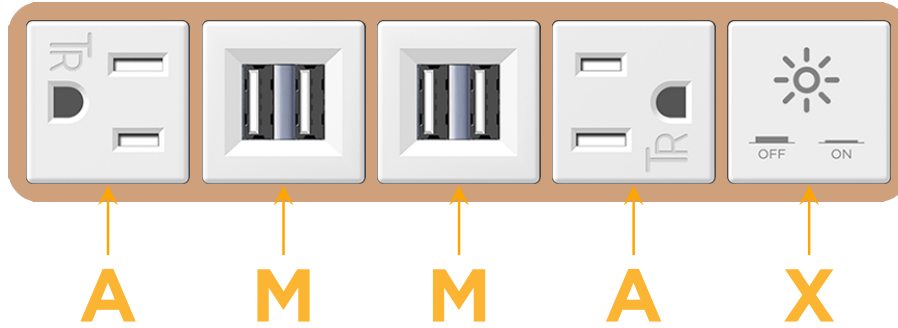

Bezel Finish: **COPPER (ABS)**

Custom Finishes Available M-POWER-5TW-AMMAX-CUAB

Features:

Module/Port Options:

- A** Tamper Resistant AC Receptacle
- E** USB-A & USB-C (20W)
- M** Double USB-A (Fast Charging Ports - 18W)
- H** HDMI
- 6** CAT 6
- 12** RJ 12
- X** Switched AC
- Y** 3-Way Switch (Low Voltage)
- V** USB-C (45W High Speed Charging Port)
- S** USB-C (25W High Speed Charging Port)
- R** Switched AC (Rocker Switch)
- D** Dimmer Switch

Plug:

Supplied with Low Profile Flat 45° Angle 120 VAC Plug

Optional Standard Straight 120 VAC Plug

Optional Straight 120 VAC Pass-through Plug

- CLEAN, COMPACT DESIGN
- STREAMLINED
- LOW PROFILE
- SIDE-EXITING CORDS
- PLUG & PLAY
- 6' AC CORD & PLUG (FLAT PLUG STANDARD)
- CUSTOMIZABLE CONFIGURATIONS AND FINISHES
- UL LISTED FOR MOUNTING IN FURNITURE
- 15A

M-POWER-5T

AC POWER & DATA CONNECTIVITY SOLUTION

M-POWER-5TW-AMMAX-CUAB

Specs:

Modules/Ports:

- A** Tamper Resistant AC Receptacle
- M** Double USB-A (Fast Charging Ports - 18W)
- X** Switched AC

A M X

Distributed by