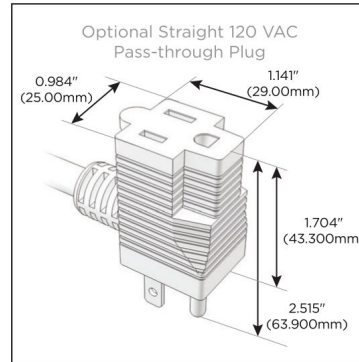

Plug:

Supplied with Low Profile Flat 45° Angle 120 VAC Plug

Optional Standard Straight 120 VAC Plug

Optional Straight 120 VAC Pass-through Plug

- CLEAN, COMPACT DESIGN
- STREAMLINED
- LOW PROFILE
- SIDE-EXITING CORDS
- PLUG & PLAY
- 6' AC CORD & PLUG (FLAT PLUG STANDARD)
- CUSTOMIZABLE CONFIGURATIONS AND FINISHES
- UL LISTED FOR MOUNTING IN FURNITURE
- 15A

M-POWER-5T

AC POWER & DATA CONNECTIVITY SOLUTION

M-POWER-5TW-AMMAX-CRAB

Specs:

Modules/Ports:

- A** Tamper Resistant AC Receptacle
- M** Double USB-A (Fast Charging Ports - 18W)
- X** Switched AC

A M X

Distributed by