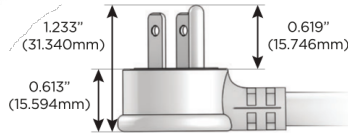

M-POWER-5T

AC POWER & DATA CONNECTIVITY SOLUTION

M-POWER-5TW-AMMAX-CRAB

Specs:

Modules/Ports:

- A** Tamper Resistant AC Receptacle
- M** Double USB-A (Fast Charging Ports - 18W)
- X** Switched AC

A M X

Distributed by