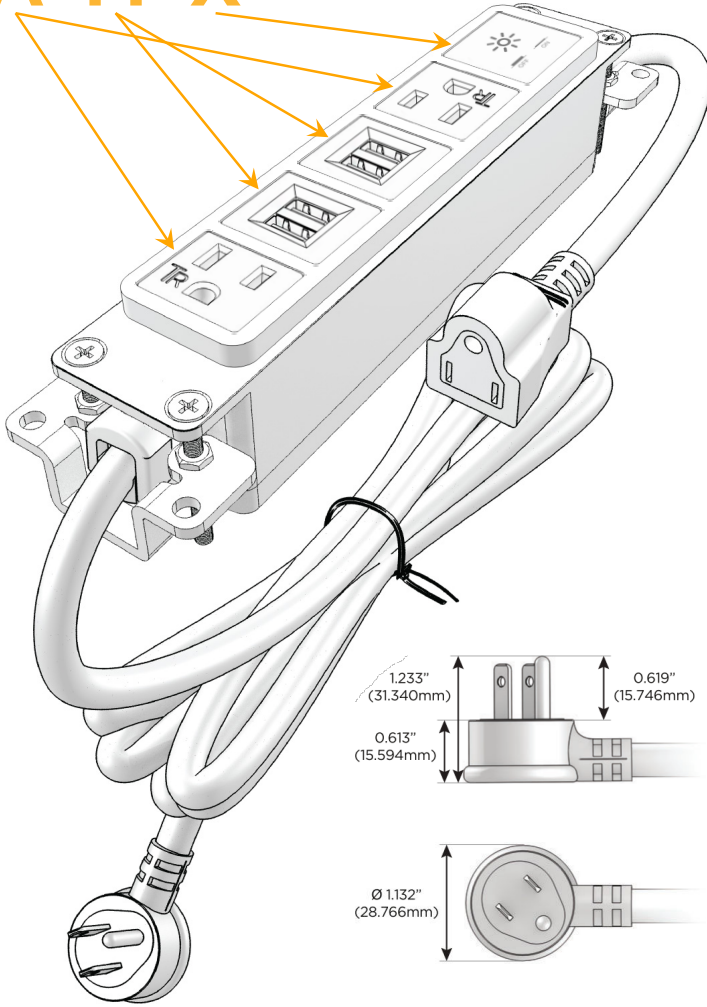

Bezel Finish: **CHROME (ABS)**

Custom Finishes Available M-POWER-5TW-AMMAX-CRAB

Features:

Module/Port Options:

- A** Tamper Resistant AC Receptacle
- E** USB-A & USB-C (20W)
- M** Double USB-A (Fast Charging Ports - 18W)
- H** HDMI
- 6** CAT 6
- 12** RJ 12
- X** Switched AC
- Y** 3-Way Switch (Low Voltage)
- V** USB-C (45W High Speed Charging Port)
- S** USB-C (25W High Speed Charging Port)
- R** Switched AC (Rocker Switch)
- D** Dimmer Switch

Plug:

Supplied with Low Profile Flat 45° Angle 120 VAC Plug

Optional Standard Straight 120 VAC Plug

Optional Straight 120 VAC Pass-through Plug

- CLEAN, COMPACT DESIGN
- STREAMLINED
- LOW PROFILE
- SIDE-EXITING CORDS
- PLUG & PLAY
- 6' AC CORD & PLUG (FLAT PLUG STANDARD)
- CUSTOMIZABLE CONFIGURATIONS AND FINISHES
- UL LISTED FOR MOUNTING IN FURNITURE
- 15A

M-POWER-5T

AC POWER & DATA CONNECTIVITY SOLUTION

M-POWER-5TW-AMMAX-CRAB

Specs:

Modules/Ports:

- A** Tamper Resistant AC Receptacle
- M** Double USB-A (Fast Charging Ports - 18W)
- X** Switched AC

A M X

Distributed by