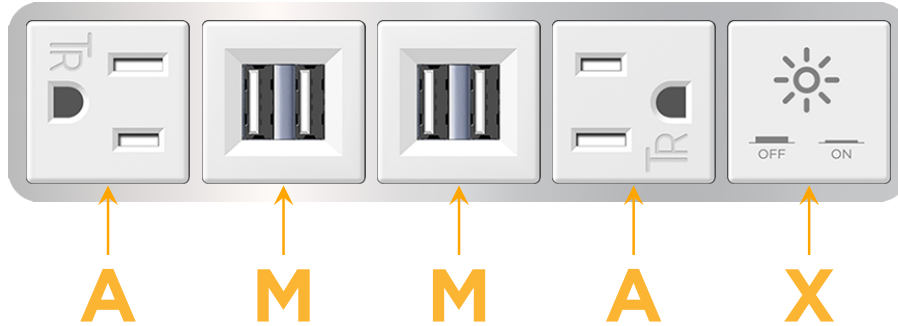

Bezel Finish: **CHROME (ABS)**

Custom Finishes Available M-POWER-5TW-AMMAX-CRAB

Features:

Module/Port Options:

- A** Tamper Resistant AC Receptacle
- E** USB-A & USB-C (20W)
- M** Double USB-A (Fast Charging Ports - 18W)
- H** HDMI
- 6** CAT 6
- 12** RJ 12
- X** Switched AC
- Y** 3-Way Switch (Low Voltage)
- V** USB-C (45W High Speed Charging Port)
- S** USB-C (25W High Speed Charging Port)
- R** Switched AC (Rocker Switch)
- D** Dimmer Switch

Plug:

Supplied with Low Profile Flat 45° Angle 120 VAC Plug

Optional Standard Straight 120 VAC Plug

Optional Straight 120 VAC Pass-through Plug

- CLEAN, COMPACT DESIGN
- STREAMLINED
- LOW PROFILE
- SIDE-EXITING CORDS
- PLUG & PLAY
- 6' AC CORD & PLUG (FLAT PLUG STANDARD)
- CUSTOMIZABLE CONFIGURATIONS AND FINISHES
- UL LISTED FOR MOUNTING IN FURNITURE
- 15A

M-POWER-5T

AC POWER & DATA CONNECTIVITY SOLUTION

M-POWER-5TW-AMMAX-CRAB

Specs:

Modules/Ports:

- A** Tamper Resistant AC Receptacle
- M** Double USB-A (Fast Charging Ports - 18W)
- X** Switched AC

A M X

Distributed by