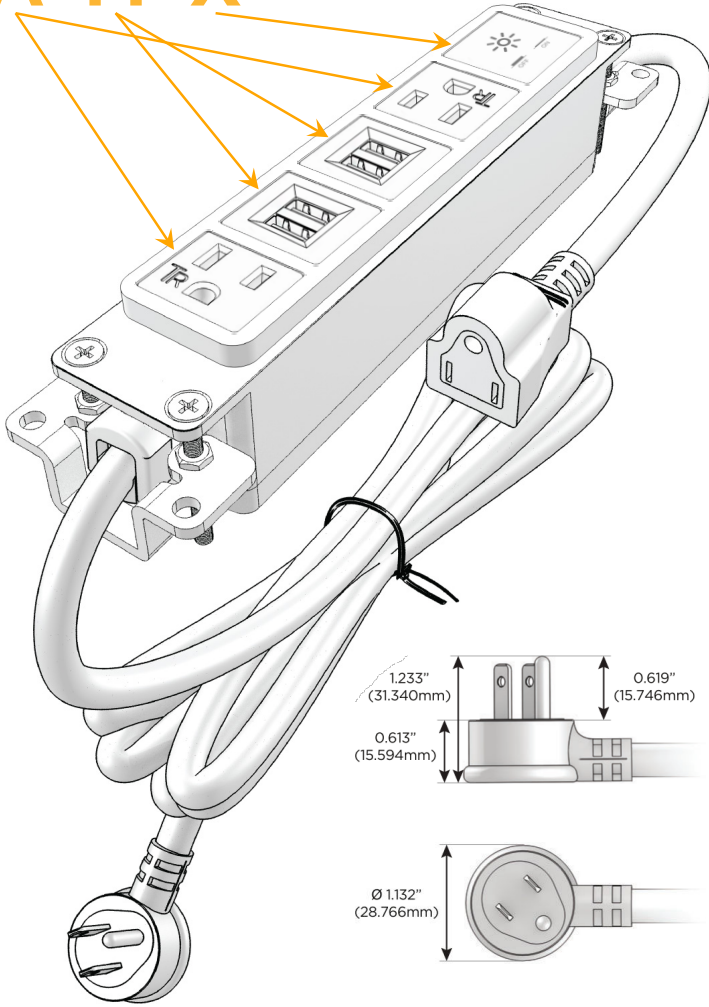

Bezel Finish: **CHAMPAGNE (ABS)**

Custom Finishes Available M-POWER-5TW-AMMAX-CHAB

Features:

Module/Port Options:

- A** Tamper Resistant AC Receptacle
- E** USB-A & USB-C (20W)
- M** Double USB-A (Fast Charging Ports - 18W)
- H** HDMI
- 6** CAT 6
- 12** RJ 12
- X** Switched AC
- Y** 3-Way Switch (Low Voltage)
- V** USB-C (45W High Speed Charging Port)
- S** USB-C (25W High Speed Charging Port)
- R** Switched AC (Rocker Switch)
- D** Dimmer Switch

Plug:

Supplied with Low Profile Flat 45° Angle 120 VAC Plug

Optional Standard Straight 120 VAC Plug

Optional Straight 120 VAC Pass-through Plug

- CLEAN, COMPACT DESIGN
- STREAMLINED
- LOW PROFILE
- SIDE-EXITING CORDS
- PLUG & PLAY
- 6' AC CORD & PLUG (FLAT PLUG STANDARD)
- CUSTOMIZABLE CONFIGURATIONS AND FINISHES
- UL LISTED FOR MOUNTING IN FURNITURE
- 15A

M-POWER-5T

AC POWER & DATA CONNECTIVITY SOLUTION

M-POWER-5TW-AMMAX-CHAB

Specs:

Modules/Ports:

- A** Tamper Resistant AC Receptacle
- M** Double USB-A (Fast Charging Ports - 18W)
- X** Switched AC

A M X

Distributed by