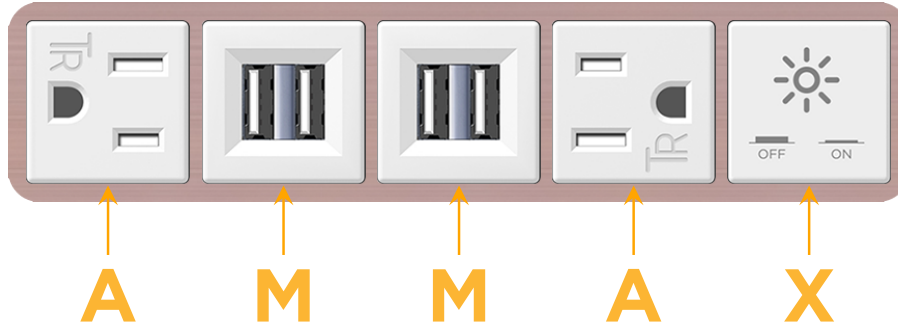

Bezel Finish: **CHAMPAGNE (ABS)**

Custom Finishes Available M-POWER-5TW-AMMAX-CHAB

Features:

Module/Port Options:

- A** Tamper Resistant AC Receptacle
- E** USB-A & USB-C (20W)
- M** Double USB-A (Fast Charging Ports - 18W)
- H** HDMI
- 6** CAT 6
- 12** RJ 12
- X** Switched AC
- Y** 3-Way Switch (Low Voltage)
- V** USB-C (45W High Speed Charging Port)
- S** USB-C (25W High Speed Charging Port)
- R** Switched AC (Rocker Switch)
- D** Dimmer Switch

Plug:

Supplied with Low Profile Flat 45° Angle 120 VAC Plug

Optional Standard Straight 120 VAC Plug

Optional Straight 120 VAC Pass-through Plug

- CLEAN, COMPACT DESIGN
- STREAMLINED
- LOW PROFILE
- SIDE-EXITING CORDS
- PLUG & PLAY
- 6' AC CORD & PLUG (FLAT PLUG STANDARD)
- CUSTOMIZABLE CONFIGURATIONS AND FINISHES
- UL LISTED FOR MOUNTING IN FURNITURE
- 15A

M-POWER-5T

AC POWER & DATA CONNECTIVITY SOLUTION

M-POWER-5TW-AMMAX-CHAB

Specs:

Modules/Ports:

- A** Tamper Resistant AC Receptacle
- M** Double USB-A (Fast Charging Ports - 18W)
- X** Switched AC

A M X

Distributed by