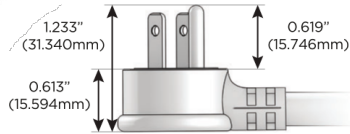

M-POWER-5T

AC POWER & DATA CONNECTIVITY SOLUTION

M-POWER-5TW-AMMAX-CHAB

Specs:

Modules/Ports:

- A** Tamper Resistant AC Receptacle
- M** Double USB-A (Fast Charging Ports - 18W)
- X** Switched AC

A M X

Distributed by