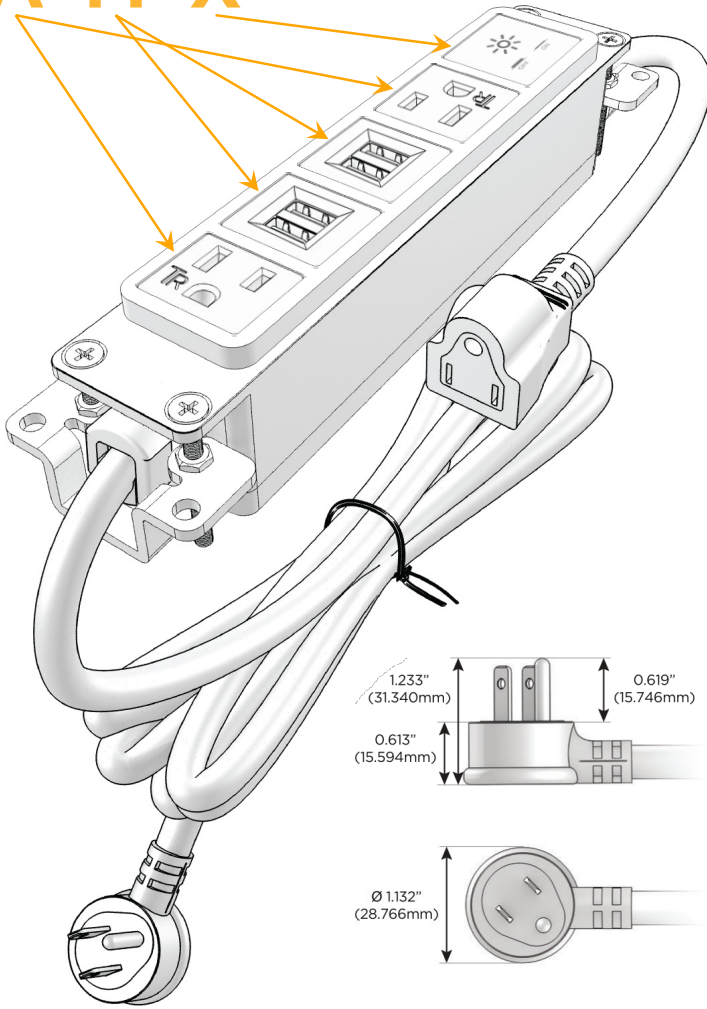

Bezel Finish: **STANDARD BRONZE (ABS)**

Custom Finishes Available M-POWER-5TW-AMMAX-BZAB

Features:

Module/Port Options:

- A** Tamper Resistant AC Receptacle
- E** USB-A & USB-C (20W)
- M** Double USB-A (Fast Charging Ports - 18W)
- H** HDMI
- 6** CAT 6
- 12** RJ 12
- X** Switched AC
- Y** 3-Way Switch (Low Voltage)
- V** USB-C (45W High Speed Charging Port)
- S** USB-C (25W High Speed Charging Port)
- R** Switched AC (Rocker Switch)
- D** Dimmer Switch

Plug:

Supplied with Low Profile Flat 45° Angle 120 VAC Plug

Optional Standard Straight 120 VAC Plug

Optional Straight 120 VAC Pass-through Plug

- CLEAN, COMPACT DESIGN
- STREAMLINED
- LOW PROFILE
- SIDE-EXITING CORDS
- PLUG & PLAY
- 6' AC CORD & PLUG (FLAT PLUG STANDARD)
- CUSTOMIZABLE CONFIGURATIONS AND FINISHES
- UL LISTED FOR MOUNTING IN FURNITURE
- 15A

M-POWER-5T

AC POWER & DATA CONNECTIVITY SOLUTION

M-POWER-5TW-AMMAX-BZAB

Specs:

Modules/Ports:

- A** Tamper Resistant AC Receptacle
- M** Double USB-A (Fast Charging Ports - 18W)
- X** Switched AC

A M X

Distributed by