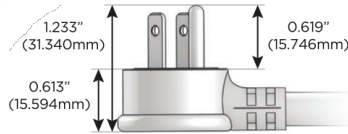

M-POWER-5T

AC POWER & DATA CONNECTIVITY SOLUTION

M-POWER-5TW-AMMAX-BZAB

Specs:

Modules/Ports:

- A** Tamper Resistant AC Receptacle
- M** Double USB-A (Fast Charging Ports - 18W)
- X** Switched AC

A M X

Distributed by