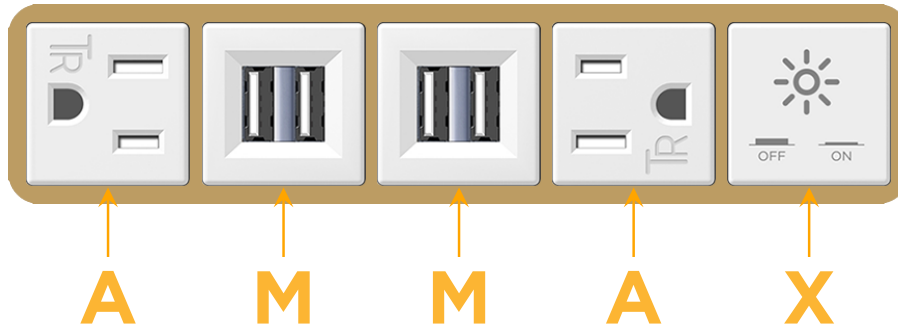

Bezel Finish: **STANDARD BRONZE (ABS)**

Custom Finishes Available M-POWER-5TW-AMMAX-BZAB

Features:

Module/Port Options:

- A** Tamper Resistant AC Receptacle
- E** USB-A & USB-C (20W)
- M** Double USB-A (Fast Charging Ports - 18W)
- H** HDMI
- 6** CAT 6
- 12** RJ 12
- X** Switched AC
- Y** 3-Way Switch (Low Voltage)
- V** USB-C (45W High Speed Charging Port)
- S** USB-C (25W High Speed Charging Port)
- R** Switched AC (Rocker Switch)
- D** Dimmer Switch

Plug:

Supplied with Low Profile Flat 45° Angle 120 VAC Plug

Optional Standard Straight 120 VAC Plug

Optional Straight 120 VAC Pass-through Plug

- CLEAN, COMPACT DESIGN
- STREAMLINED
- LOW PROFILE
- SIDE-EXITING CORDS
- PLUG & PLAY
- 6' AC CORD & PLUG (FLAT PLUG STANDARD)
- CUSTOMIZABLE CONFIGURATIONS AND FINISHES
- UL LISTED FOR MOUNTING IN FURNITURE
- 15A

M-POWER-5T

AC POWER & DATA CONNECTIVITY SOLUTION

M-POWER-5TW-AMMAX-BZAB

Specs:

Modules/Ports:

- A** Tamper Resistant AC Receptacle
- M** Double USB-A (Fast Charging Ports - 18W)
- X** Switched AC

A M X

Distributed by