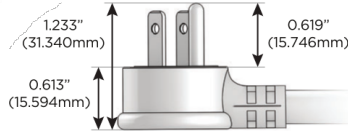

M-POWER-5T

AC POWER & DATA CONNECTIVITY SOLUTION

M-POWER-5TW-AMMAX-BZ5AB

Specs:

Modules/Ports:

- A** Tamper Resistant AC Receptacle
- M** Double USB-A (Fast Charging Ports - 18W)
- X** Switched AC

A M X

Distributed by