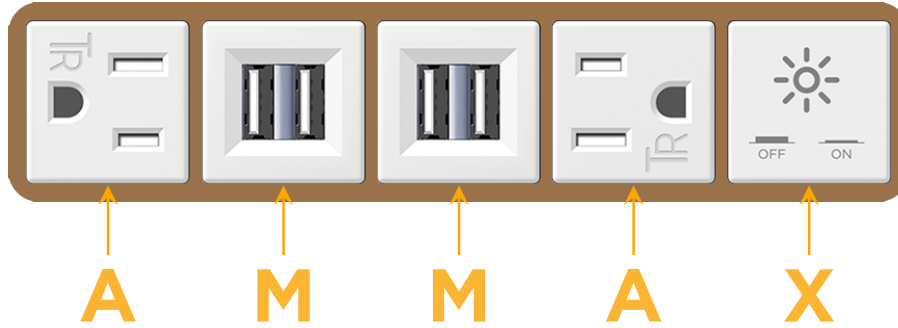

Bezel Finish: **ARCHITECTURAL BRONZE (ABS)**

Custom Finishes Available M-POWER-5TW-AMMAX-BZ5AB

Features:

Module/Port Options:

- A Tamper Resistant AC Receptacle
- E USB-A & USB-C (20W)
- M Double USB-A (Fast Charging Ports - 18W)
- H HDMI
- 6 CAT 6
- 12 RJ 12
- X Switched AC
- Y 3-Way Switch (Low Voltage)
- V USB-C (45W High Speed Charging Port)
- S USB-C (25W High Speed Charging Port)
- R Switched AC (Rocker Switch)
- D Dimmer Switch

Plug:

- Supplied with Low Profile Flat 45° Angle 120 VAC Plug
- Optional Standard Straight 120 VAC Plug
- Optional Straight 120 VAC Pass-through Plug

- CLEAN, COMPACT DESIGN
- STREAMLINED
- LOW PROFILE
- SIDE-EXITING CORDS
- PLUG & PLAY
- 6' AC CORD & PLUG (FLAT PLUG STANDARD)
- CUSTOMIZABLE CONFIGURATIONS AND FINISHES
- UL LISTED FOR MOUNTING IN FURNITURE
- 15A

M-POWER-5T

AC POWER & DATA CONNECTIVITY SOLUTION

M-POWER-5TW-AMMAX-BZ5AB

Specs:

Modules/Ports:

- A** Tamper Resistant AC Receptacle
- M** Double USB-A (Fast Charging Ports - 18W)
- X** Switched AC

A M X

Distributed by