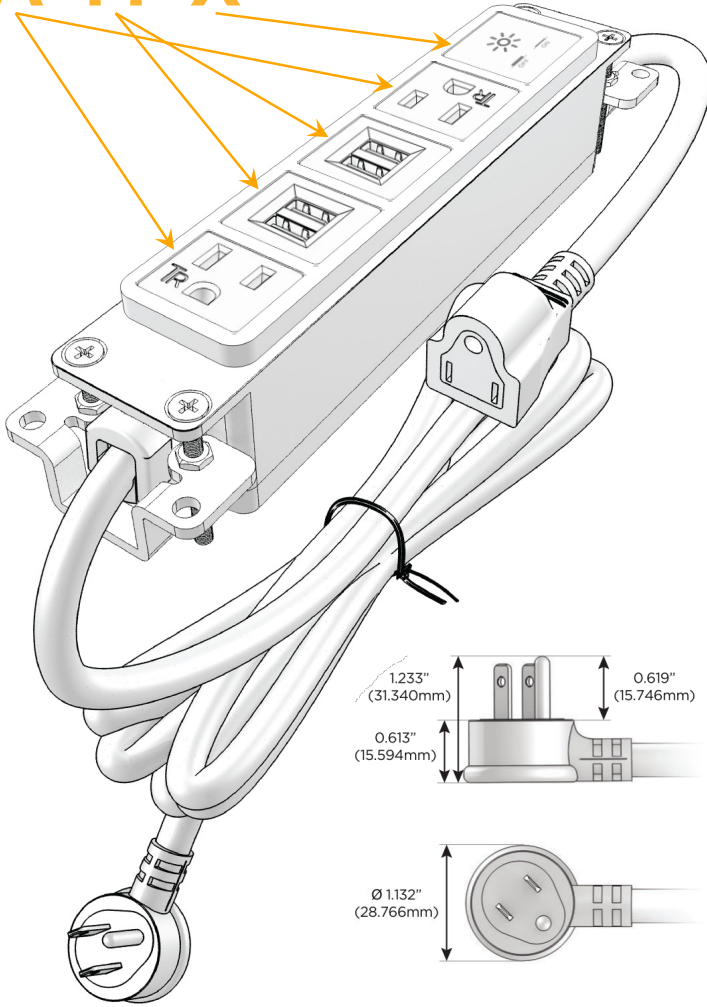

Bezel Finish: **ARCHITECTURAL BRONZE (ABS)**

Custom Finishes Available M-POWER-5TW-AMMAX-BZ5AB

Features:

Module/Port Options:

- A Tamper Resistant AC Receptacle
- E USB-A & USB-C (20W)
- M Double USB-A (Fast Charging Ports - 18W)
- H HDMI
- 6 CAT 6
- 12 RJ 12
- X Switched AC
- Y 3-Way Switch (Low Voltage)
- V USB-C (45W High Speed Charging Port)
- S USB-C (25W High Speed Charging Port)
- R Switched AC (Rocker Switch)
- D Dimmer Switch

Plug:

- Supplied with Low Profile Flat 45° Angle 120 VAC Plug
- Optional Standard Straight 120 VAC Plug
- Optional Straight 120 VAC Pass-through Plug

- CLEAN, COMPACT DESIGN
- STREAMLINED
- LOW PROFILE
- SIDE-EXITING CORDS
- PLUG & PLAY
- 6' AC CORD & PLUG (FLAT PLUG STANDARD)
- CUSTOMIZABLE CONFIGURATIONS AND FINISHES
- UL LISTED FOR MOUNTING IN FURNITURE
- 15A

M-POWER-5T

AC POWER & DATA CONNECTIVITY SOLUTION

M-POWER-5TW-AMMAX-BZ5AB

Specs:

Modules/Ports:

- A** Tamper Resistant AC Receptacle
- M** Double USB-A (Fast Charging Ports - 18W)
- X** Switched AC

A M X

Distributed by