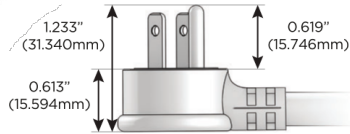

M-POWER-5T

AC POWER & DATA CONNECTIVITY SOLUTION

M-POWER-5TW-AMMAX-BZ5AAB

Specs:

Modules/Ports:

- A** Tamper Resistant AC Receptacle
- M** Double USB-A (Fast Charging Ports - 18W)
- X** Switched AC

A M X

Distributed by