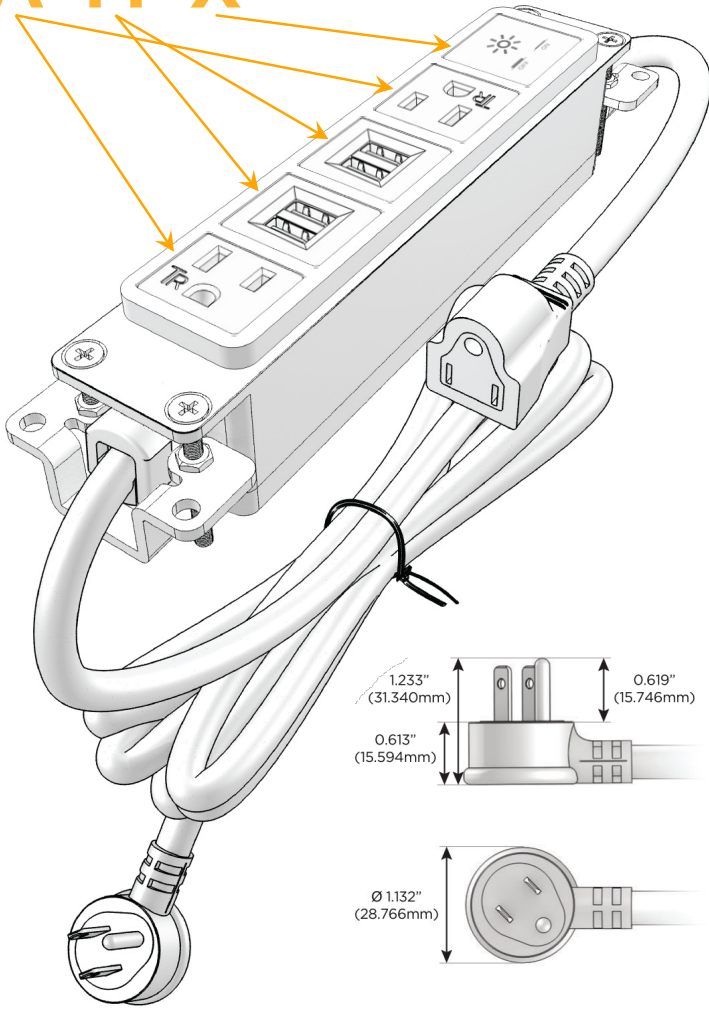

Bezel Finish: **ANTIQUED ARCHITECTURAL BRONZE (ABS)**

Custom Finishes Available M-POWER-5TW-AMMAX-BZ5AAB

Features:

Module/Port Options:

- A** Tamper Resistant AC Receptacle
- E** USB-A & USB-C (20W)
- M** Double USB-A (Fast Charging Ports - 18W)
- H** HDMI
- 6** CAT 6
- 12** RJ 12
- X** Switched AC
- Y** 3-Way Switch (Low Voltage)
- V** USB-C (45W High Speed Charging Port)
- S** USB-C (25W High Speed Charging Port)
- R** Switched AC (Rocker Switch)
- D** Dimmer Switch

Plug:

Supplied with Low Profile Flat 45° Angle 120 VAC Plug

Optional Standard Straight 120 VAC Plug

Optional Straight 120 VAC Pass-through Plug

- CLEAN, COMPACT DESIGN
- STREAMLINED
- LOW PROFILE
- SIDE-EXITING CORDS
- PLUG & PLAY
- 6' AC CORD & PLUG (FLAT PLUG STANDARD)
- CUSTOMIZABLE CONFIGURATIONS AND FINISHES
- UL LISTED FOR MOUNTING IN FURNITURE
- 15A

M-POWER-5T

AC POWER & DATA CONNECTIVITY SOLUTION

M-POWER-5TW-AMMAX-BZ5AAB

Specs:

Modules/Ports:

- A** Tamper Resistant AC Receptacle
- M** Double USB-A (Fast Charging Ports - 18W)
- X** Switched AC

A M X

Distributed by