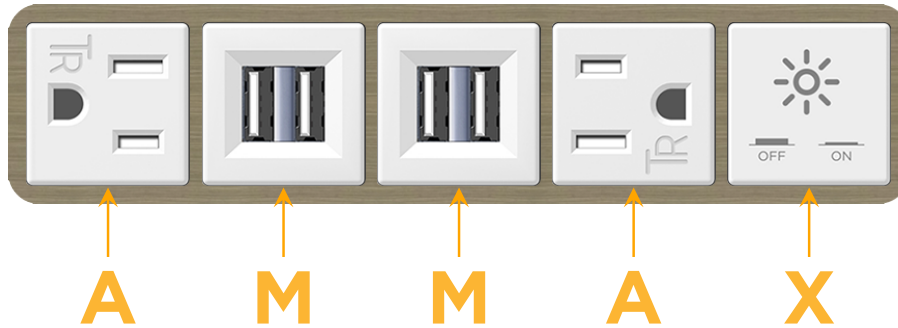

Bezel Finish: **ANTIQUED ARCHITECTURAL BRONZE (ABS)**

Custom Finishes Available M-POWER-5TW-AMMAX-BZ5AAB

Features:

Module/Port Options:

- A** Tamper Resistant AC Receptacle
- E** USB-A & USB-C (20W)
- M** Double USB-A (Fast Charging Ports - 18W)
- H** HDMI
- 6** CAT 6
- 12** RJ 12
- X** Switched AC
- Y** 3-Way Switch (Low Voltage)
- V** USB-C (45W High Speed Charging Port)
- S** USB-C (25W High Speed Charging Port)
- R** Switched AC (Rocker Switch)
- D** Dimmer Switch

Plug:

Supplied with Low Profile Flat 45° Angle 120 VAC Plug

Optional Standard Straight 120 VAC Plug

Optional Straight 120 VAC Pass-through Plug

- CLEAN, COMPACT DESIGN
- STREAMLINED
- LOW PROFILE
- SIDE-EXITING CORDS
- PLUG & PLAY
- 6' AC CORD & PLUG (FLAT PLUG STANDARD)
- CUSTOMIZABLE CONFIGURATIONS AND FINISHES
- UL LISTED FOR MOUNTING IN FURNITURE
- 15A

M-POWER-5T

AC POWER & DATA CONNECTIVITY SOLUTION

M-POWER-5TW-AMMAX-BZ5AAB

Specs:

Modules/Ports:

- A** Tamper Resistant AC Receptacle
- M** Double USB-A (Fast Charging Ports - 18W)
- X** Switched AC

A M X

Distributed by