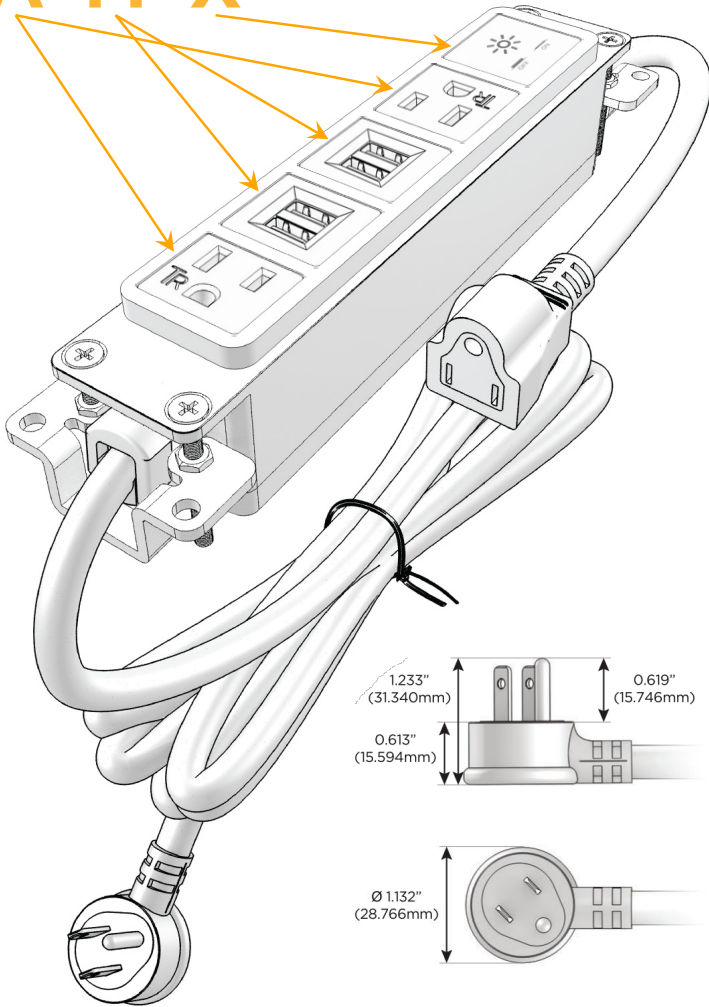

M-POWER-5T

AC POWER & DATA CONNECTIVITY SOLUTION

M-POWER-5TW-AMMAX-BZ4B

Specs:

Modules/Ports:

- **A** Tamper Resistant AC Receptacle
- **M** Double USB-A (Fast Charging Ports - 18W)
- **X** Switched AC

A M X