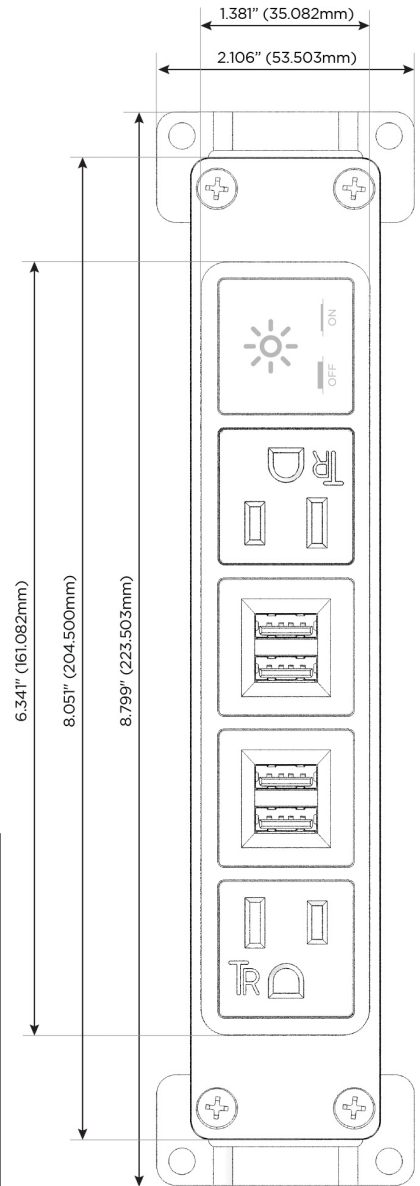

### Module/Port Options:

- A** Tamper Resistant AC Receptacle
- E** USB-A & USB-C (20W)
- M** Double USB-A (Fast Charging Ports - 18W)
- H** HDMI
- 6** CAT 6
- 12** RJ 12
- X** Switched AC
- Y** 3-Way Switch (Low Voltage)
- V** USB-C (45W High Speed Charging Port)
- S** USB-C (25W High Speed Charging Port)
- R** Switched AC (Rocker Switch)
- D** Dimmer Switch

### Plug:

Supplied with Low Profile Flat 45° Angle 120 VAC Plug

Optional Standard Straight 120 VAC Plug

Optional Straight 120 VAC Pass-through Plug

- CLEAN, COMPACT DESIGN
- STREAMLINED
- LOW PROFILE
- SIDE-EXITING CORDS
- PLUG & PLAY
- 6' AC CORD & PLUG (FLAT PLUG STANDARD)
- CUSTOMIZABLE CONFIGURATIONS AND FINISHES
- UL LISTED FOR MOUNTING IN FURNITURE
- 15A

### Modules/Ports:

- A** Tamper Resistant AC Receptacle
- M** Double USB-A (Fast Charging Ports - 18W)
- X** Switched AC

TOP

SIDE