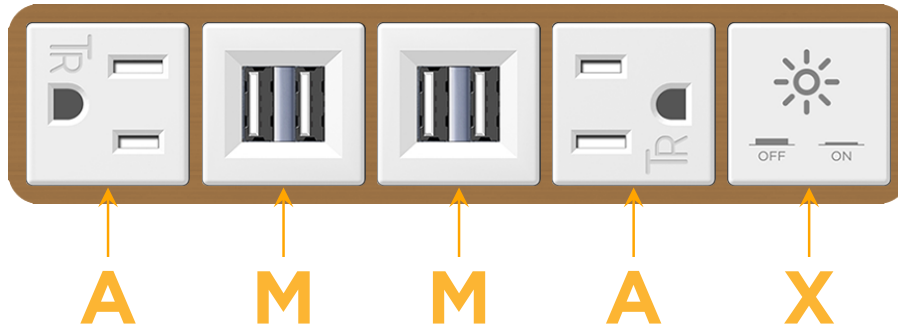

M-POWER-5T

AC POWER & DATA CONNECTIVITY SOLUTION

M-POWER-5TW-AMMAX-BZ4B

Distributed by

Mormax Company, Inc.

8 Westchester Plaza

Elmsford, NY 10523

914-699-0101

sales@mormax.com

mormax.com

Metro Light & Power's line of power & data solutions offers sophisticated design elements combined with greater ease of installation. Streamlined and low-profile, enhanced by side-exiting cords, our outlets advance the industry with their cutting edge look and feel. We believe flexibility is key, and we provide a variety of mounting options, including the ability to mount in limited spaces. Our outlets are available in many finishes and configurations, in addition to a custom color and finish capability for our clients.

Bezel Finish: **SOLID BRONZE BRUSHED**

Custom Finishes Available M-POWER-5TW-AMMAX-BZ4B

Features:

Module/Port Options:

- **A** Tamper Resistant AC Receptacle
- **E** USB-A & USB-C (20W)
- **M** Double USB-A (Fast Charging Ports - 18W)
- **H** HDMI
- **6** CAT 6
- **12** RJ 12
- **X** Switched AC
- **Y** 3-Way Switch (Low Voltage)
- **V** USB-C (45W High Speed Charging Port)
- **S** USB-C (25W High Speed Charging Port)
- **R** Switched AC (Rocker Switch)
- **D** Dimmer Switch

Plug:

Supplied with Low Profile Flat 45° Angle 120 VAC Plug

Optional Standard Straight 120 VAC Plug

Optional Straight 120 VAC Pass-through Plug

- CLEAN, COMPACT DESIGN
- STREAMLINED
- LOW PROFILE
- SIDE-EXITING CORDS
- PLUG & PLAY
- 6' AC CORD & PLUG (FLAT PLUG STANDARD)
- CUSTOMIZABLE CONFIGURATIONS AND FINISHES
- UL LISTED FOR MOUNTING IN FURNITURE
- 15A