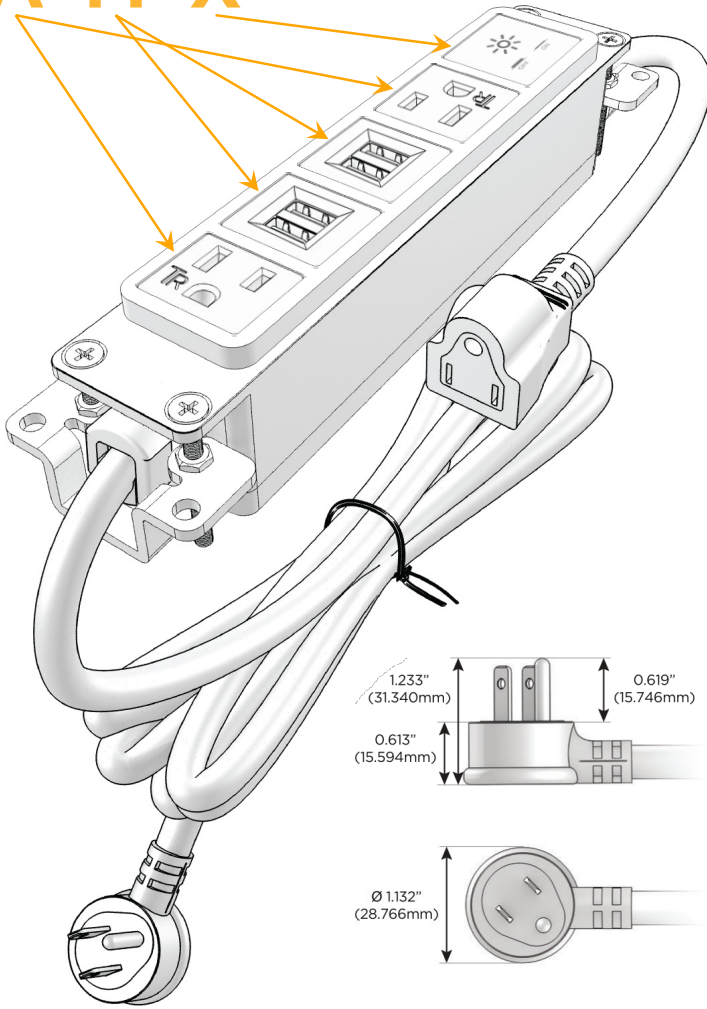

Bezel Finish: **BRASS (ABS)**

Custom Finishes Available M-POWER-5TW-AMMAX-BRAB

Features:

Module/Port Options:

- A** Tamper Resistant AC Receptacle
- E** USB-A & USB-C (20W)
- M** Double USB-A (Fast Charging Ports - 18W)
- H** HDMI
- 6** CAT 6
- 12** RJ 12
- X** Switched AC
- Y** 3-Way Switch (Low Voltage)
- V** USB-C (45W High Speed Charging Port)
- S** USB-C (25W High Speed Charging Port)
- R** Switched AC (Rocker Switch)
- D** Dimmer Switch

Plug:

Supplied with Low Profile Flat 45° Angle 120 VAC Plug

Optional Standard Straight 120 VAC Plug

Optional Straight 120 VAC Pass-through Plug

- CLEAN, COMPACT DESIGN
- STREAMLINED
- LOW PROFILE
- SIDE-EXITING CORDS
- PLUG & PLAY
- 6' AC CORD & PLUG (FLAT PLUG STANDARD)
- CUSTOMIZABLE CONFIGURATIONS AND FINISHES
- UL LISTED FOR MOUNTING IN FURNITURE
- 15A

M-POWER-5T

AC POWER & DATA CONNECTIVITY SOLUTION

M-POWER-5TW-AMMAX-BRAB

Specs:

Modules/Ports:

- A** Tamper Resistant AC Receptacle
- M** Double USB-A (Fast Charging Ports - 18W)
- X** Switched AC

A M X

Distributed by