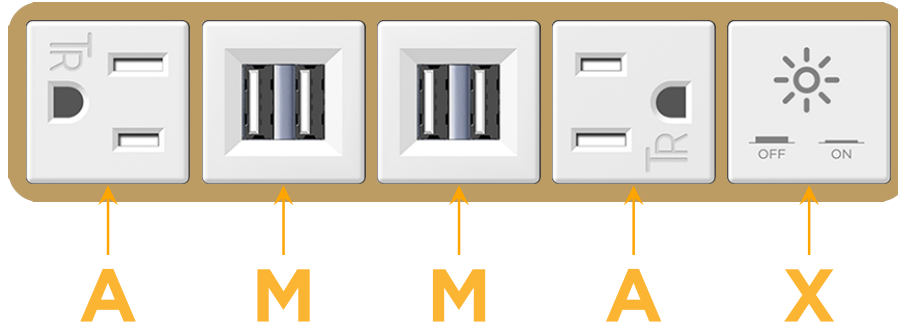

Bezel Finish: **BRASS (ABS)**

Custom Finishes Available M-POWER-5TW-AMMAX-BRAB

Features:

Module/Port Options:

- A** Tamper Resistant AC Receptacle
- E** USB-A & USB-C (20W)
- M** Double USB-A (Fast Charging Ports - 18W)
- H** HDMI
- 6** CAT 6
- 12** RJ 12
- X** Switched AC
- Y** 3-Way Switch (Low Voltage)
- V** USB-C (45W High Speed Charging Port)
- S** USB-C (25W High Speed Charging Port)
- R** Switched AC (Rocker Switch)
- D** Dimmer Switch

Plug:

Supplied with Low Profile Flat 45° Angle 120 VAC Plug

Optional Standard Straight 120 VAC Plug

Optional Straight 120 VAC Pass-through Plug

- CLEAN, COMPACT DESIGN
- STREAMLINED
- LOW PROFILE
- SIDE-EXITING CORDS
- PLUG & PLAY
- 6' AC CORD & PLUG (FLAT PLUG STANDARD)
- CUSTOMIZABLE CONFIGURATIONS AND FINISHES
- UL LISTED FOR MOUNTING IN FURNITURE
- 15A

M-POWER-5T

AC POWER & DATA CONNECTIVITY SOLUTION

M-POWER-5TW-AMMAX-BRAB

Specs:

Modules/Ports:

- A** Tamper Resistant AC Receptacle
- M** Double USB-A (Fast Charging Ports - 18W)
- X** Switched AC

A M X

Distributed by