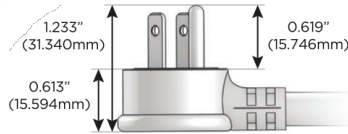

M-POWER-5T

AC POWER & DATA CONNECTIVITY SOLUTION

M-POWER-5TW-AMMAX-BRAB

Specs:

Modules/Ports:

- A** Tamper Resistant AC Receptacle
- M** Double USB-A (Fast Charging Ports - 18W)
- X** Switched AC

A M X

Distributed by