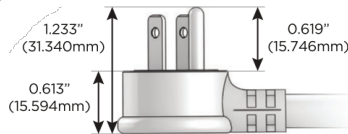

M-POWER-5T

AC POWER & DATA CONNECTIVITY SOLUTION

M-POWER-5TW-AMMAX-BRAAB

Specs:

Modules/Ports:

- A** Tamper Resistant AC Receptacle
- M** Double USB-A (Fast Charging Ports - 18W)
- X** Switched AC

A M X

Distributed by