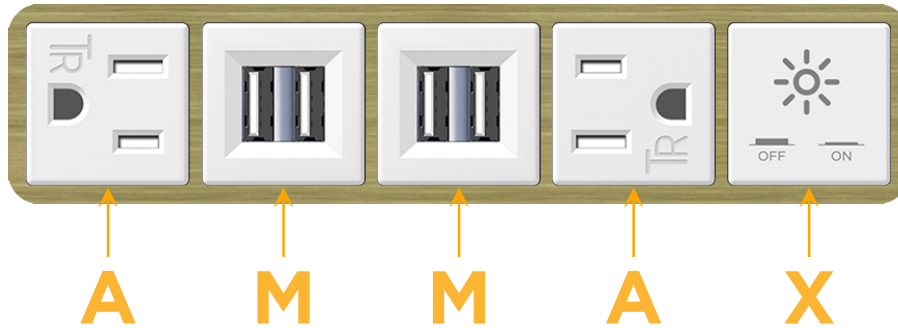

Bezel Finish: **BRASS ANTIQUED (ABS)**

Custom Finishes Available M-POWER-5TW-AMMAX-BRAAB

Features:

Module/Port Options:

- A** Tamper Resistant AC Receptacle
- E** USB-A & USB-C (20W)
- M** Double USB-A (Fast Charging Ports - 18W)
- H** HDMI
- 6** CAT 6
- 12** RJ 12
- X** Switched AC
- Y** 3-Way Switch (Low Voltage)
- V** USB-C (45W High Speed Charging Port)
- S** USB-C (25W High Speed Charging Port)
- R** Switched AC (Rocker Switch)
- D** Dimmer Switch

Plug:

Supplied with Low Profile Flat 45° Angle 120 VAC Plug

Optional Standard Straight 120 VAC Plug

Optional Straight 120 VAC Pass-through Plug

- CLEAN, COMPACT DESIGN
- STREAMLINED
- LOW PROFILE
- SIDE-EXITING CORDS
- PLUG & PLAY
- 6' AC CORD & PLUG (FLAT PLUG STANDARD)
- CUSTOMIZABLE CONFIGURATIONS AND FINISHES
- UL LISTED FOR MOUNTING IN FURNITURE
- 15A

M-POWER-5T

AC POWER & DATA CONNECTIVITY SOLUTION

M-POWER-5TW-AMMAX-BRAAB

Specs:

Modules/Ports:

- A** Tamper Resistant AC Receptacle
- M** Double USB-A (Fast Charging Ports - 18W)
- X** Switched AC

A M X

Distributed by