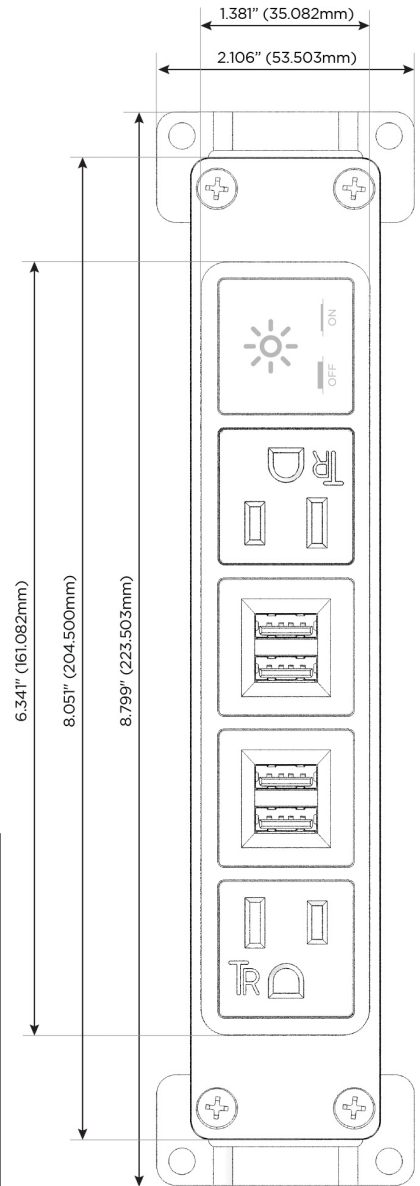

Distributed by

Mormax Company, Inc.

8 Westchester Plaza

Elmsford, NY 10523

914-699-0101

sales@mormax.com

mormax.com

TOP