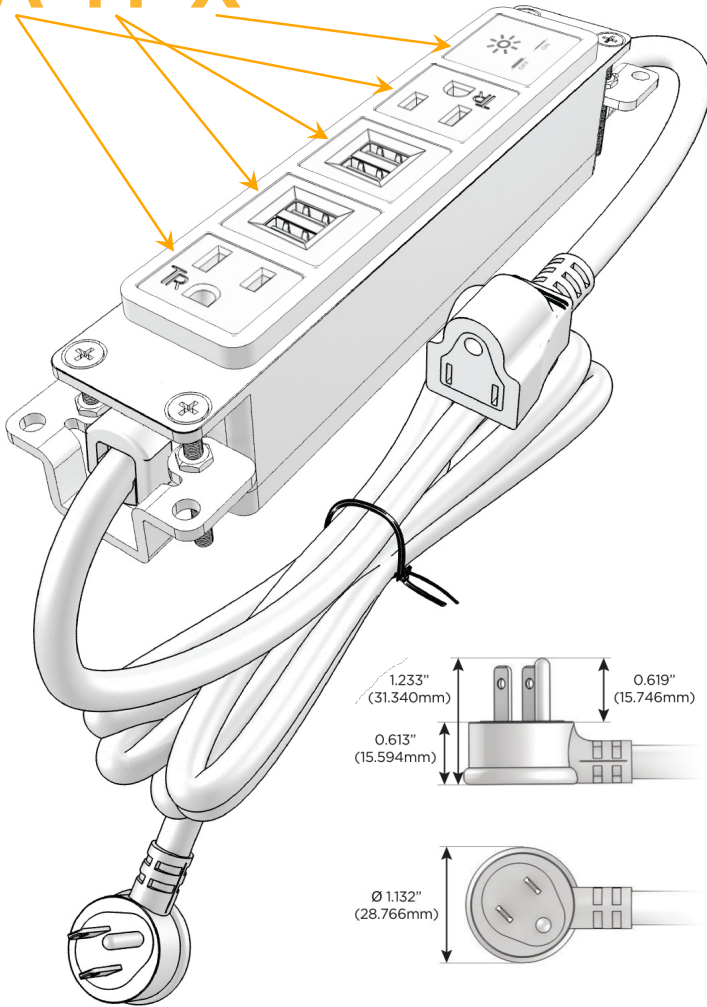

Bezel Finish: **BRASS ANTIQUED (ABS)**

Custom Finishes Available M-POWER-5TW-AMMAX-BRAAB

Features:

Module/Port Options:

- A** Tamper Resistant AC Receptacle
- E** USB-A & USB-C (20W)
- M** Double USB-A (Fast Charging Ports - 18W)
- H** HDMI
- 6** CAT 6
- 12** RJ 12
- X** Switched AC
- Y** 3-Way Switch (Low Voltage)
- V** USB-C (45W High Speed Charging Port)
- S** USB-C (25W High Speed Charging Port)
- R** Switched AC (Rocker Switch)
- D** Dimmer Switch

Plug:

Supplied with Low Profile Flat 45° Angle 120 VAC Plug

Optional Standard Straight 120 VAC Plug

Optional Straight 120 VAC Pass-through Plug

- CLEAN, COMPACT DESIGN
- STREAMLINED
- LOW PROFILE
- SIDE-EXITING CORDS
- PLUG & PLAY
- 6' AC CORD & PLUG (FLAT PLUG STANDARD)
- CUSTOMIZABLE CONFIGURATIONS AND FINISHES
- UL LISTED FOR MOUNTING IN FURNITURE
- 15A

M-POWER-5T

AC POWER & DATA CONNECTIVITY SOLUTION

M-POWER-5TW-AMMAX-BRAAB

Specs:

Modules/Ports:

- A** Tamper Resistant AC Receptacle
- M** Double USB-A (Fast Charging Ports - 18W)
- X** Switched AC

A M X

Distributed by