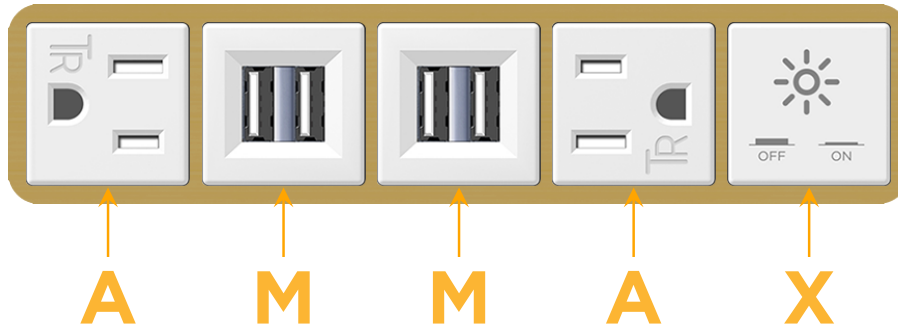

M-POWER-5T

AC POWER & DATA CONNECTIVITY SOLUTION

M-POWER-5TW-AMMAX-BR4B

Distributed by

Mormax Company, Inc.

8 Westchester Plaza

Elmsford, NY 10523

914-699-0101

sales@mormax.com

mormax.com

Metro Light & Power's line of power & data solutions offers sophisticated design elements combined with greater ease of installation. Streamlined and low-profile, enhanced by side-exiting cords, our outlets advance the industry with their cutting edge look and feel. We believe flexibility is key, and we provide a variety of mounting options, including the ability to mount in limited spaces. Our outlets are available in many finishes and configurations, in addition to a custom color and finish capability for our clients.

Bezel Finish: **SOLID BRASS BRUSHED**

Custom Finishes Available M-POWER-5TW-AMMAX-BR4B

Features:

Module/Port Options:

- **A** Tamper Resistant AC Receptacle
- **E** USB-A & USB-C (20W)
- **M** Double USB-A (Fast Charging Ports - 18W)
- **H** HDMI
- **6** CAT 6
- **12** RJ 12
- **X** Switched AC
- **Y** 3-Way Switch (Low Voltage)
- **V** USB-C (45W High Speed Charging Port)
- **S** USB-C (25W High Speed Charging Port)
- **R** Switched AC (Rocker Switch)
- **D** Dimmer Switch

Plug:

Supplied with Low Profile Flat 45° Angle 120 VAC Plug

Optional Standard Straight 120 VAC Plug

Optional Straight 120 VAC Pass-through Plug

- CLEAN, COMPACT DESIGN
- STREAMLINED
- LOW PROFILE
- SIDE-EXITING CORDS
- PLUG & PLAY
- 6' AC CORD & PLUG (FLAT PLUG STANDARD)
- CUSTOMIZABLE CONFIGURATIONS AND FINISHES
- UL LISTED FOR MOUNTING IN FURNITURE
- 15A