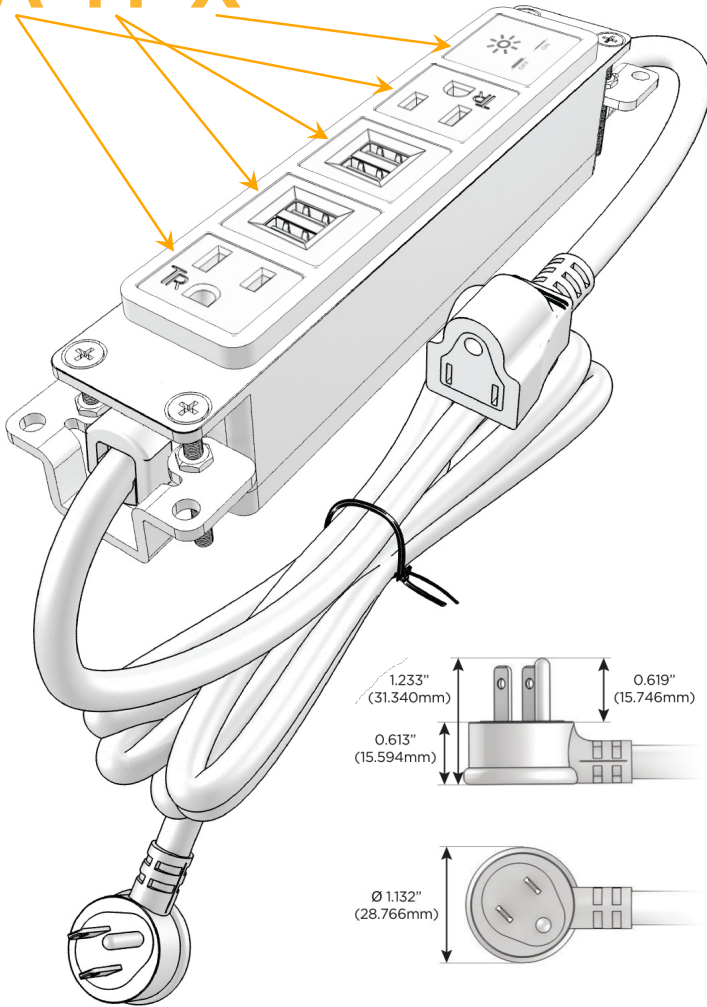

M-POWER-5T

AC POWER & DATA CONNECTIVITY SOLUTION

M-POWER-5TW-AMMAX-BR4B

Specs:

Modules/Ports:

- **A** Tamper Resistant AC Receptacle
- **M** Double USB-A (Fast Charging Ports - 18W)
- **X** Switched AC

A M X