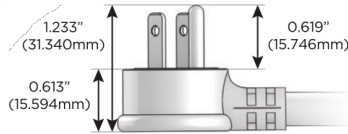

M-POWER-5T

AC POWER & DATA CONNECTIVITY SOLUTION

M-POWER-5TW-AMMAX-BR4B

Specs:

Modules/Ports:

- **A** Tamper Resistant AC Receptacle
- **M** Double USB-A (Fast Charging Ports - 18W)
- **X** Switched AC

A M X