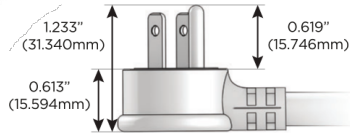

M-POWER-5T

AC POWER & DATA CONNECTIVITY SOLUTION

M-POWER-5TW-AMMAX-BB

Specs:

Modules/Ports:

- **A** Tamper Resistant AC Receptacle
- **M** Double USB-A (Fast Charging Ports - 18W)
- **X** Switched AC

A M X