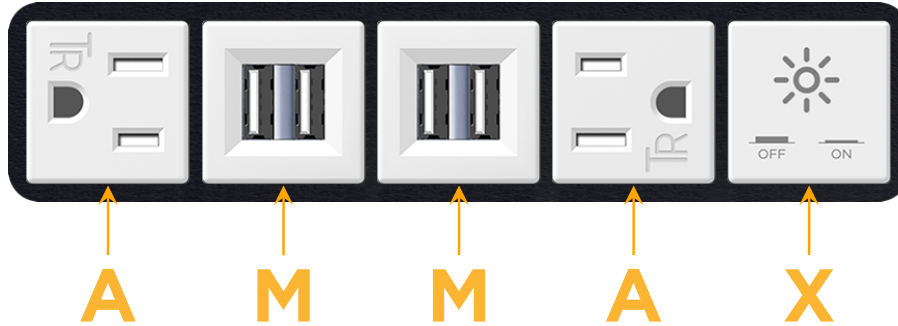

M-POWER-5T

AC POWER & DATA CONNECTIVITY SOLUTION

M-POWER-5TW-AMMAX-BB

Distributed by

Mormax Company, Inc.

8 Westchester Plaza

Elmsford, NY 10523

914-699-0101

sales@mormax.com

mormax.com

Metro Light & Power's line of power & data solutions offers sophisticated design elements combined with greater ease of installation. Streamlined and low-profile, enhanced by side-exiting cords, our outlets advance the industry with their cutting edge look and feel. We believe flexibility is key, and we provide a variety of mounting options, including the ability to mount in limited spaces. Our outlets are available in many finishes and configurations, in addition to a custom color and finish capability for our clients.

Bezel Finish: **BLACK (STEEL)**

Custom Finishes Available M-POWER-5TW-AMMAX-BB

Features:

Module/Port Options:

- A Tamper Resistant AC Receptacle
- E USB-A & USB-C (20W)
- M Double USB-A (Fast Charging Ports - 18W)
- H HDMI
- 6 CAT 6
- 12 RJ 12
- X Switched AC
- Y 3-Way Switch (Low Voltage)
- V USB-C (45W High Speed Charging Port)
- S USB-C (25W High Speed Charging Port)
- R Switched AC (Rocker Switch)
- D Dimmer Switch

Plug:

Supplied with Low Profile Flat 45° Angle 120 VAC Plug

Optional Standard Straight 120 VAC Plug

Optional Straight 120 VAC Pass-through Plug

- CLEAN, COMPACT DESIGN
- STREAMLINED
- LOW PROFILE
- SIDE-EXITING CORDS
- PLUG & PLAY
- 6' AC CORD & PLUG (FLAT PLUG STANDARD)
- CUSTOMIZABLE CONFIGURATIONS AND FINISHES
- UL LISTED FOR MOUNTING IN FURNITURE
- 15A