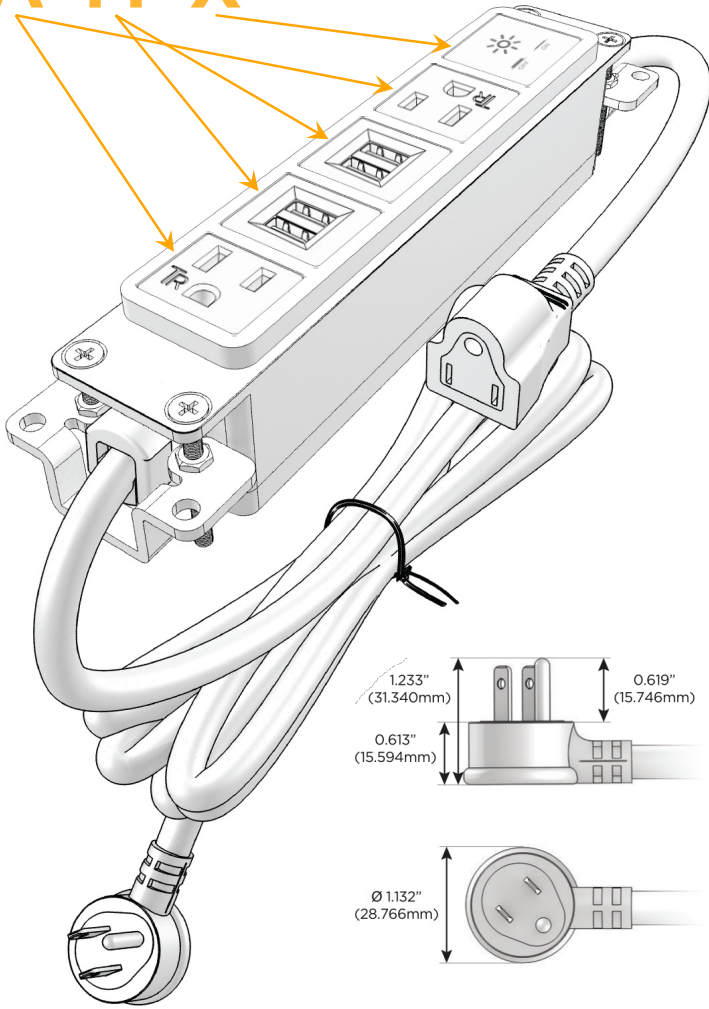

M-POWER-5T

AC POWER & DATA CONNECTIVITY SOLUTION

M-POWER-5TW-AMMAX-BB

Specs:

Modules/Ports:

- **A** Tamper Resistant AC Receptacle
- **M** Double USB-A (Fast Charging Ports - 18W)
- **X** Switched AC

A M X