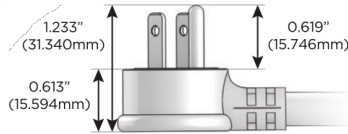

M-POWER-5T

AC POWER & DATA CONNECTIVITY SOLUTION

M-POWER-5TW-AMMAX-BAB

Specs:

Modules/Ports:

- **A** Tamper Resistant AC Receptacle
- **M** Double USB-A (Fast Charging Ports - 18W)
- **X** Switched AC

A M X