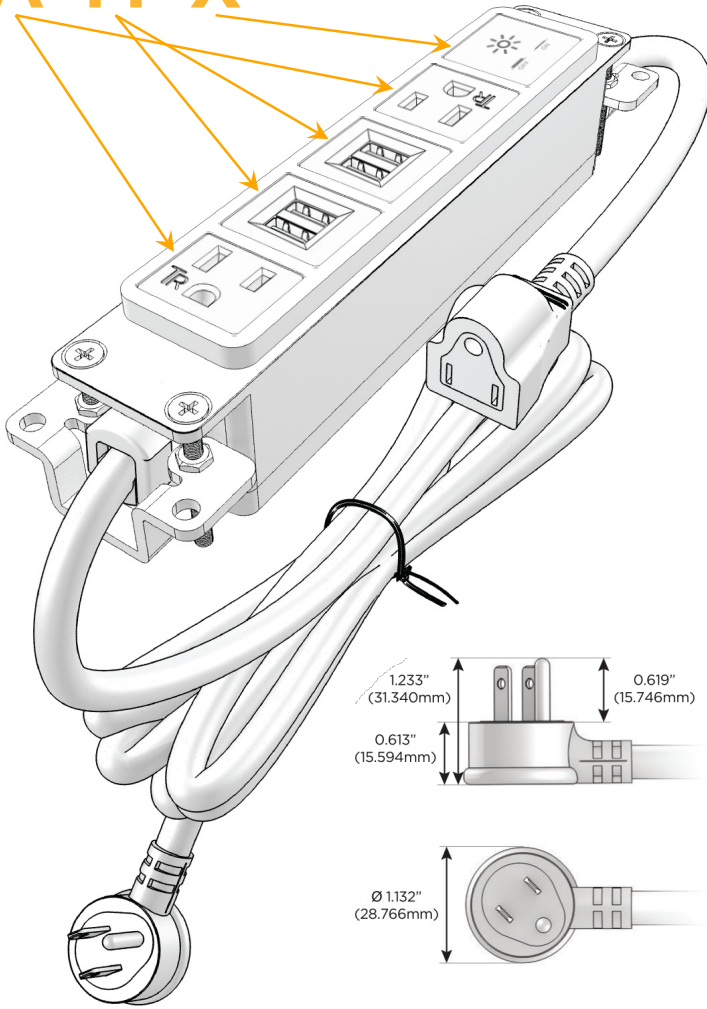

M-POWER-5T

AC POWER & DATA CONNECTIVITY SOLUTION

M-POWER-5TW-AMMAX-BAB

Specs:

Modules/Ports:

- **A** Tamper Resistant AC Receptacle
- **M** Double USB-A (Fast Charging Ports - 18W)
- **X** Switched AC

A M X