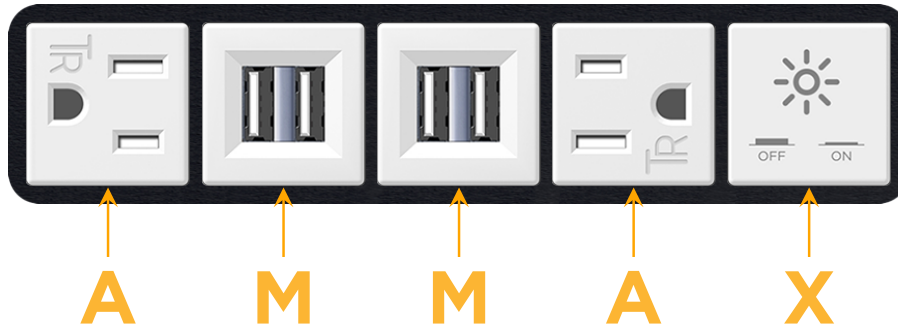

Bezel Finish: **BLACK (ABS)**

Custom Finishes Available M-POWER-5TW-AMMAX-BAB

Features:

**Module/Port Options:**

- A** Tamper Resistant AC Receptacle
- E** USB-A & USB-C (20W)
- M** Double USB-A (Fast Charging Ports - 18W)
- H** HDMI
- 6** CAT 6
- 12** RJ 12
- X** Switched AC
- Y** 3-Way Switch (Low Voltage)
- V** USB-C (45W High Speed Charging Port)
- S** USB-C (25W High Speed Charging Port)
- R** Switched AC (Rocker Switch)
- D** Dimmer Switch

**Plug:**

- Supplied with Low Profile Flat 45° Angle 120 VAC Plug
- Optional Standard Straight 120 VAC Plug
- Optional Straight 120 VAC Pass-through Plug

- CLEAN, COMPACT DESIGN
- STREAMLINED
- LOW PROFILE
- SIDE-EXITING CORDS
- PLUG & PLAY
- 6' AC CORD & PLUG (FLAT PLUG STANDARD)
- CUSTOMIZABLE CONFIGURATIONS AND FINISHES
- UL LISTED FOR MOUNTING IN FURNITURE
- 15A

### Modules/Ports:

- A** Tamper Resistant AC Receptacle
- M** Double USB-A (Fast Charging Ports - 18W)
- X** Switched AC