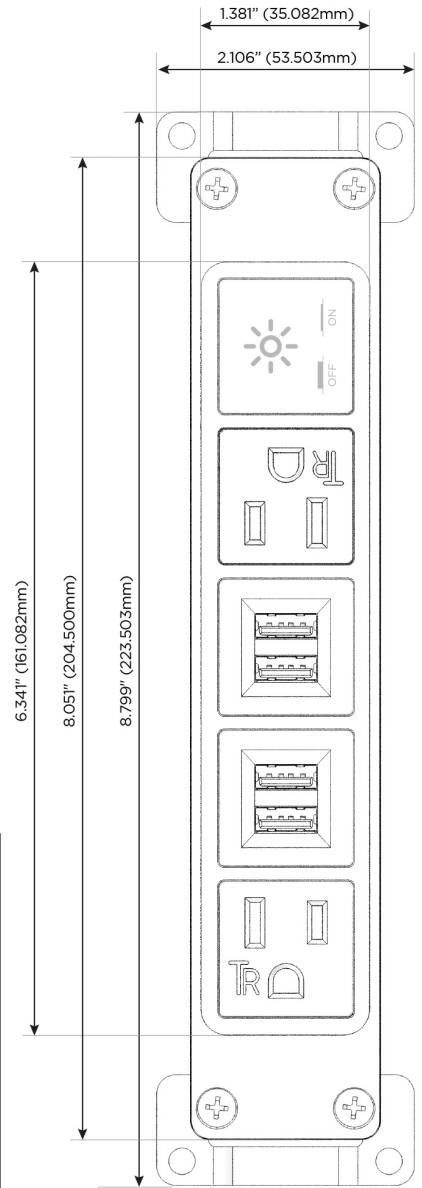

Distributed by

Mormax Company, Inc.

8 Westchester Plaza

Elmsford, NY 10523

914-699-0101

sales@mormax.com

mormax.com

TOP