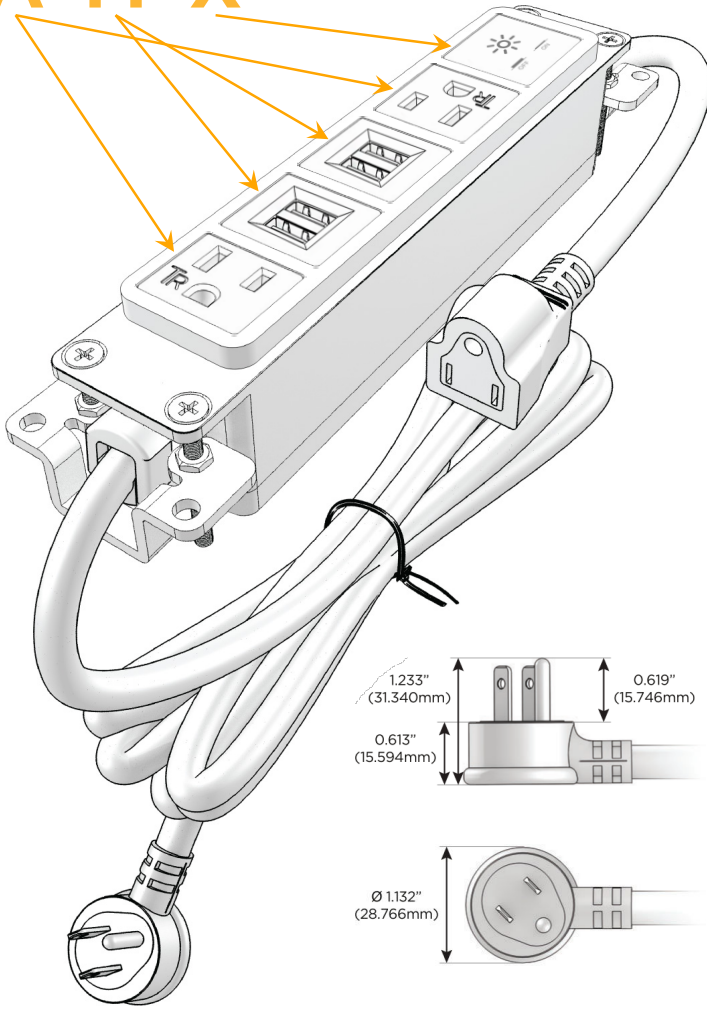

Bezel Finish: **SATIN BLACK (ABS)**

Custom Finishes Available M-POWER-5TW-AMMAX-B2AB

Features:

Module/Port Options:

- A** Tamper Resistant AC Receptacle
- E** USB-A & USB-C (20W)
- M** Double USB-A (Fast Charging Ports - 18W)
- H** HDMI
- 6** CAT 6
- 12** RJ 12
- X** Switched AC
- Y** 3-Way Switch (Low Voltage)
- V** USB-C (45W High Speed Charging Port)
- S** USB-C (25W High Speed Charging Port)
- R** Switched AC (Rocker Switch)
- D** Dimmer Switch

Plug:

- Supplied with Low Profile Flat 45° Angle 120 VAC Plug
- Optional Standard Straight 120 VAC Plug
- Optional Straight 120 VAC Pass-through Plug

- CLEAN, COMPACT DESIGN
- STREAMLINED
- LOW PROFILE
- SIDE-EXITING CORDS
- PLUG & PLAY
- 6' AC CORD & PLUG (FLAT PLUG STANDARD)
- CUSTOMIZABLE CONFIGURATIONS AND FINISHES
- UL LISTED FOR MOUNTING IN FURNITURE
- 15A

M-POWER-5T

AC POWER & DATA CONNECTIVITY SOLUTION

M-POWER-5TW-AMMAX-B2AB

Specs:

Modules/Ports:

- A** Tamper Resistant AC Receptacle
- M** Double USB-A (Fast Charging Ports - 18W)
- X** Switched AC

A M X

Distributed by