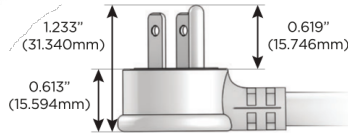

M-POWER-5T

AC POWER & DATA CONNECTIVITY SOLUTION

M-POWER-5TW-AMMAX-B2AB

Specs:

Modules/Ports:

- A** Tamper Resistant AC Receptacle
- M** Double USB-A (Fast Charging Ports - 18W)
- X** Switched AC

A M X

Distributed by