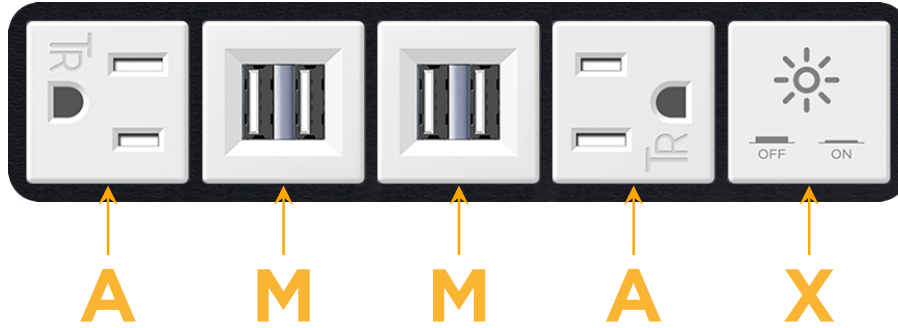

Bezel Finish: **SATIN BLACK (ABS)**

Custom Finishes Available M-POWER-5TW-AMMAX-B2AB

Features:

Module/Port Options:

- A** Tamper Resistant AC Receptacle
- E** USB-A & USB-C (20W)
- M** Double USB-A (Fast Charging Ports - 18W)
- H** HDMI
- 6** CAT 6
- 12** RJ 12
- X** Switched AC
- Y** 3-Way Switch (Low Voltage)
- V** USB-C (45W High Speed Charging Port)
- S** USB-C (25W High Speed Charging Port)
- R** Switched AC (Rocker Switch)
- D** Dimmer Switch

Plug:

- Supplied with Low Profile Flat 45° Angle 120 VAC Plug
- Optional Standard Straight 120 VAC Plug
- Optional Straight 120 VAC Pass-through Plug

- CLEAN, COMPACT DESIGN
- STREAMLINED
- LOW PROFILE
- SIDE-EXITING CORDS
- PLUG & PLAY
- 6' AC CORD & PLUG (FLAT PLUG STANDARD)
- CUSTOMIZABLE CONFIGURATIONS AND FINISHES
- UL LISTED FOR MOUNTING IN FURNITURE
- 15A

M-POWER-5T

AC POWER & DATA CONNECTIVITY SOLUTION

M-POWER-5TW-AMMAX-B2AB

Specs:

Modules/Ports:

- A** Tamper Resistant AC Receptacle
- M** Double USB-A (Fast Charging Ports - 18W)
- X** Switched AC

A M X

Distributed by