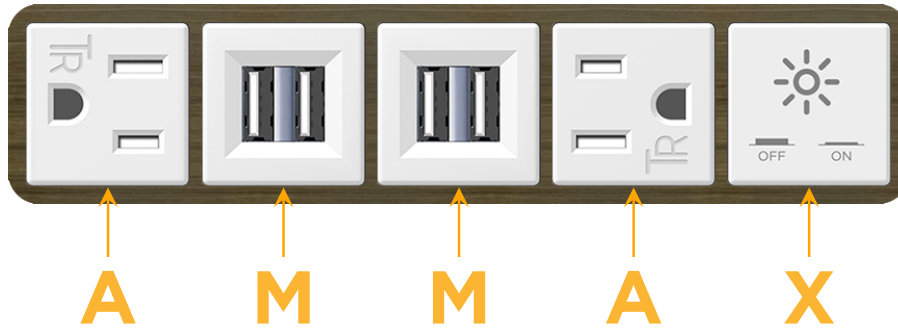

Bezel Finish: **SPECIAL ANTIQUE BRONZE (ABS)**

Custom Finishes Available M-POWER-5TW-AMMAX-APAB

Features:

Module/Port Options:

- A** Tamper Resistant AC Receptacle
- E** USB-A & USB-C (20W)
- M** Double USB-A (Fast Charging Ports - 18W)
- H** HDMI
- 6** CAT 6
- 12** RJ 12
- X** Switched AC
- Y** 3-Way Switch (Low Voltage)
- V** USB-C (45W High Speed Charging Port)
- S** USB-C (25W High Speed Charging Port)
- R** Switched AC (Rocker Switch)
- D** Dimmer Switch

Plug:

Supplied with Low Profile Flat 45° Angle 120 VAC Plug

Optional Standard Straight 120 VAC Plug

Optional Straight 120 VAC Pass-through Plug

- CLEAN, COMPACT DESIGN
- STREAMLINED
- LOW PROFILE
- SIDE-EXITING CORDS
- PLUG & PLAY
- 6' AC CORD & PLUG (FLAT PLUG STANDARD)
- CUSTOMIZABLE CONFIGURATIONS AND FINISHES
- UL LISTED FOR MOUNTING IN FURNITURE
- 15A

M-POWER-5T

AC POWER & DATA CONNECTIVITY SOLUTION

M-POWER-5TW-AMMAX-APAB

Specs:

Modules/Ports:

- A** Tamper Resistant AC Receptacle
- M** Double USB-A (Fast Charging Ports - 18W)
- X** Switched AC

A M X

Distributed by