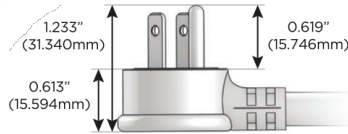

M-POWER-5T

AC POWER & DATA CONNECTIVITY SOLUTION

M-POWER-5TW-AMMAX-APAB

Specs:

Modules/Ports:

- A** Tamper Resistant AC Receptacle
- M** Double USB-A (Fast Charging Ports - 18W)
- X** Switched AC

A M X

Distributed by