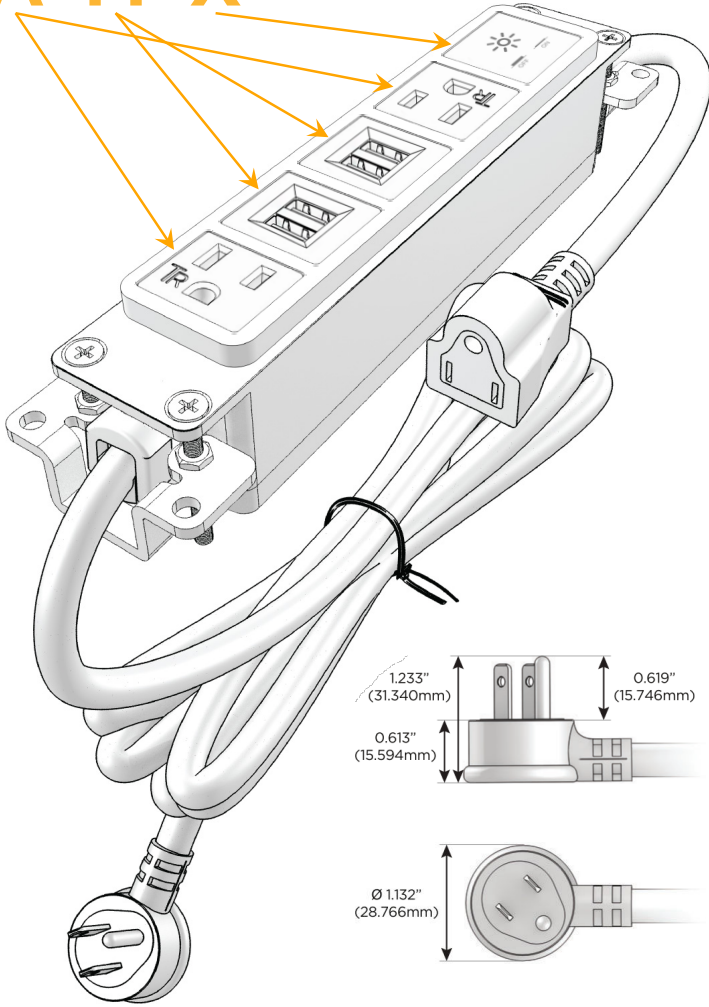

Bezel Finish: **SPECIAL ANTIQUE BRONZE (ABS)**

Custom Finishes Available M-POWER-5TW-AMMAX-APAB

Features:

Module/Port Options:

- A** Tamper Resistant AC Receptacle
- E** USB-A & USB-C (20W)
- M** Double USB-A (Fast Charging Ports - 18W)
- H** HDMI
- 6** CAT 6
- 12** RJ 12
- X** Switched AC
- Y** 3-Way Switch (Low Voltage)
- V** USB-C (45W High Speed Charging Port)
- S** USB-C (25W High Speed Charging Port)
- R** Switched AC (Rocker Switch)
- D** Dimmer Switch

Plug:

Supplied with Low Profile Flat 45° Angle 120 VAC Plug

Optional Standard Straight 120 VAC Plug

Optional Straight 120 VAC Pass-through Plug

- CLEAN, COMPACT DESIGN
- STREAMLINED
- LOW PROFILE
- SIDE-EXITING CORDS
- PLUG & PLAY
- 6' AC CORD & PLUG (FLAT PLUG STANDARD)
- CUSTOMIZABLE CONFIGURATIONS AND FINISHES
- UL LISTED FOR MOUNTING IN FURNITURE
- 15A

M-POWER-5T

AC POWER & DATA CONNECTIVITY SOLUTION

M-POWER-5TW-AMMAX-APAB

Specs:

Modules/Ports:

- A** Tamper Resistant AC Receptacle
- M** Double USB-A (Fast Charging Ports - 18W)
- X** Switched AC

A M X

Distributed by