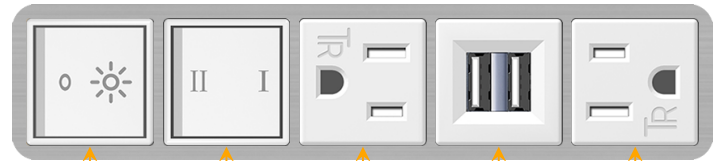

R Y A M A

Features:

Module/Port Options:

- **A** Tamper Resistant AC Receptacle
- **E** USB-A & USB-C (20W)
- **M** Double USB-A (Fast Charging Ports - 18W)
- **H** HDMI
- **6** CAT 6
- **12** RJ 12
- **X** Switched AC
- **Y** 3-Way Switch (Low Voltage)
- **V** USB-C (45W High Speed Charging Port)
- **S** USB-C (25W High Speed Charging Port)
- **R** Switched AC (Rocker Switch)
- **D** Dimmer Switch

Plug:

Supplied with Low Profile Flat 45° Angle 120 VAC Plug

Optional Standard Straight 120 VAC Plug

Optional Straight 120 VAC Pass-through Plug

- CLEAN, COMPACT DESIGN
- STREAMLINED
- LOW PROFILE
- SIDE-EXITING CORDS
- PLUG & PLAY
- 6' AC CORD & PLUG (FLAT PLUG STANDARD)
- CUSTOMIZABLE CONFIGURATIONS AND FINISHES
- UL LISTED FOR MOUNTING IN FURNITURE
- 15A

UL LISTED AND APPROVED FOR USE ONLY WITH METRO LIGHT & POWER'S UL LISTED LEDS & CLASS 2 UL LISTED LED DRIVERS