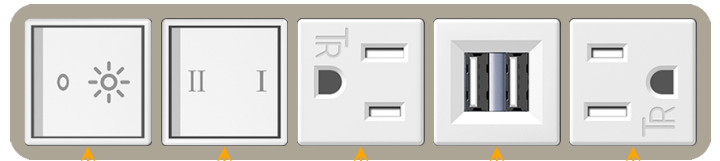

R Y A M A

Features:

Module/Port Options:

- **A** Tamper Resistant AC Receptacle
- **E** USB-A & USB-C (20W)
- **M** Double USB-A (Fast Charging Ports - 18W)
- **H** HDMI
- **6** CAT 6
- **12** RJ 12
- **X** Switched AC
- **Y** 3-Way Switch (Low Voltage)
- **V** USB-C (45W High Speed Charging Port)
- **S** USB-C (25W High Speed Charging Port)
- **R** Switched AC (Rocker Switch)
- **D** Dimmer Switch

Plug:

Supplied with Low Profile Flat 45° Angle 120 VAC Plug

Optional Standard Straight 120 VAC Plug

Optional Straight 120 VAC Pass-through Plug

- CLEAN, COMPACT DESIGN
- STREAMLINED
- LOW PROFILE
- SIDE-EXITING CORDS
- PLUG & PLAY
- 6' AC CORD & PLUG (FLAT PLUG STANDARD)
- CUSTOMIZABLE CONFIGURATIONS AND FINISHES
- UL LISTED FOR MOUNTING IN FURNITURE
- 15A

UL LISTED AND APPROVED FOR USE ONLY WITH METRO LIGHT & POWER'S UL LISTED LEDS & CLASS 2 UL LISTED LED DRIVERS