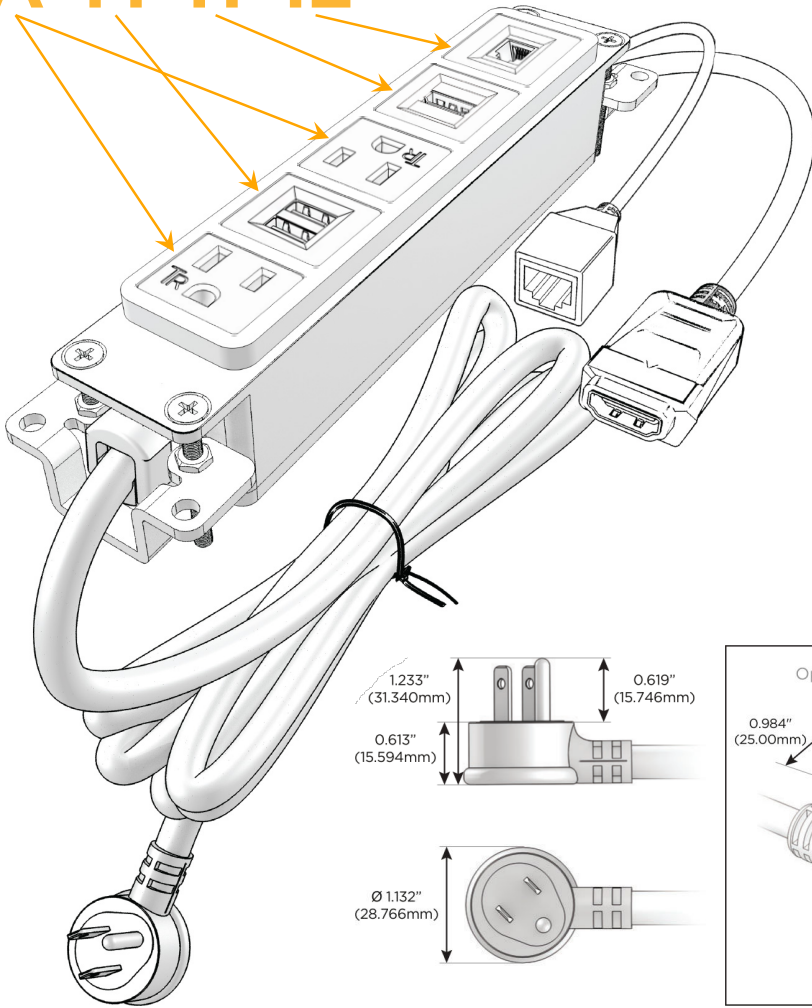

Bezel Finish: **WHITE (ABS)**

Custom Finishes Available M-POWER-5TW-AMAH12-WAB

Features:

Module/Port Options:

- A** Tamper Resistant AC Receptacle
- E** USB-A & USB-C (20W)
- M** Double USB-A (Fast Charging Ports - 18W)
- H** HDMI
- 6** CAT 6
- 12** RJ 12
- X** Switched AC
- Y** 3-Way Switch (Low Voltage)
- V** USB-C (45W High Speed Charging Port)
- S** USB-C (25W High Speed Charging Port)
- R** Switched AC (Rocker Switch)
- D** Dimmer Switch

Plug:

Supplied with Low Profile Flat 45° Angle 120 VAC Plug

Optional Standard Straight 120 VAC Plug

Optional Straight 120 VAC Pass-through Plug

- CLEAN, COMPACT DESIGN
- STREAMLINED
- LOW PROFILE
- SIDE-EXITING CORDS
- PLUG & PLAY
- 6' AC CORD & PLUG (FLAT PLUG STANDARD)
- CUSTOMIZABLE CONFIGURATIONS AND FINISHES
- UL LISTED FOR MOUNTING IN FURNITURE
- 15A

M-POWER-5T

AC POWER & DATA CONNECTIVITY SOLUTION

M-POWER-5TW-AMAH12-WAB

Specs:

Modules/Ports:

- A** Tamper Resistant AC Receptacle
- M** Double USB-A (Fast Charging Ports - 18W)
- H** HDMI
- 12** RJ 12

A M H 12