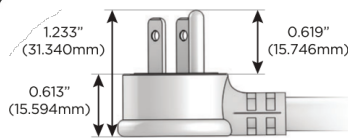

M-POWER-5T

AC POWER & DATA CONNECTIVITY SOLUTION

M-POWER-5TW-AMAH12-WAB

Specs:

Modules/Ports:

- A** Tamper Resistant AC Receptacle
- M** Double USB-A (Fast Charging Ports - 18W)
- H** HDMI
- 12** RJ 12

A M H 12