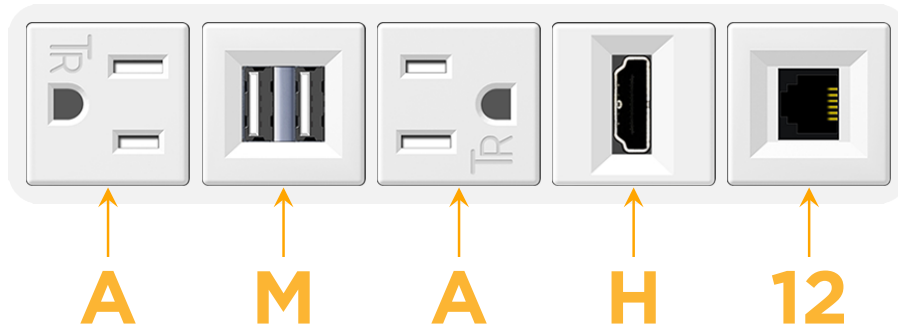

Bezel Finish: **WHITE (ABS)**

Custom Finishes Available M-POWER-5TW-AMAH12-WAB

Features:

Module/Port Options:

- A** Tamper Resistant AC Receptacle
- E** USB-A & USB-C (20W)
- M** Double USB-A (Fast Charging Ports - 18W)
- H** HDMI
- 6** CAT 6
- 12** RJ 12
- X** Switched AC
- Y** 3-Way Switch (Low Voltage)
- V** USB-C (45W High Speed Charging Port)
- S** USB-C (25W High Speed Charging Port)
- R** Switched AC (Rocker Switch)
- D** Dimmer Switch

Plug:

Supplied with Low Profile Flat 45° Angle 120 VAC Plug

Optional Standard Straight 120 VAC Plug

Optional Straight 120 VAC Pass-through Plug

- CLEAN, COMPACT DESIGN
- STREAMLINED
- LOW PROFILE
- SIDE-EXITING CORDS
- PLUG & PLAY
- 6' AC CORD & PLUG (FLAT PLUG STANDARD)
- CUSTOMIZABLE CONFIGURATIONS AND FINISHES
- UL LISTED FOR MOUNTING IN FURNITURE
- 15A

M-POWER-5T

AC POWER & DATA CONNECTIVITY SOLUTION

M-POWER-5TW-AMAH12-WAB

Specs:

Modules/Ports:

- A** Tamper Resistant AC Receptacle
- M** Double USB-A (Fast Charging Ports - 18W)
- H** HDMI
- 12** RJ 12

A M H 12