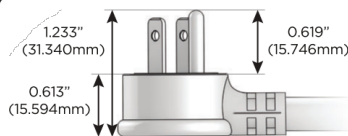

Plug:

Supplied with Low Profile Flat 45° Angle 120 VAC Plug

Optional Standard Straight 120 VAC Plug

Optional Straight 120 VAC Pass-through Plug

- CLEAN, COMPACT DESIGN
- STREAMLINED
- LOW PROFILE
- SIDE-EXITING CORDS
- PLUG & PLAY
- 6' AC CORD & PLUG (FLAT PLUG STANDARD)
- CUSTOMIZABLE CONFIGURATIONS AND FINISHES
- UL LISTED FOR MOUNTING IN FURNITURE
- 15A

M-POWER-5T

AC POWER & DATA CONNECTIVITY SOLUTION

M-POWER-5TW-AMAH12-SS4B

Specs:

Modules/Ports:

- A** Tamper Resistant AC Receptacle
- M** Double USB-A (Fast Charging Ports - 18W)
- H** HDMI
- 12** RJ 12

A M H 12