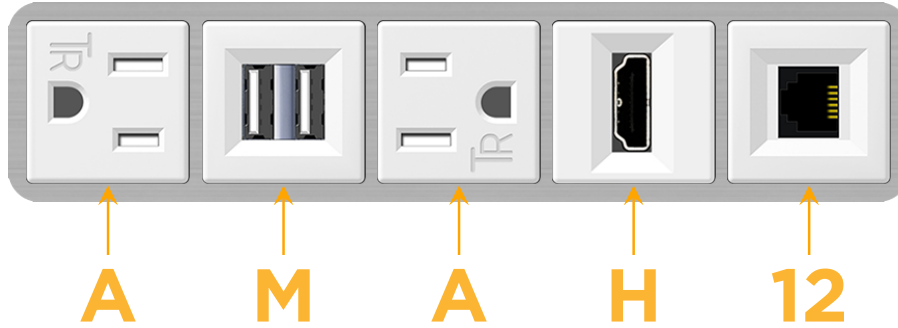

sales@mormax.com

mormax.com

Metro Light & Power's line of power & data solutions offers sophisticated design elements combined with greater ease of installation. Streamlined and low-profile, enhanced by side-exiting cords, our outlets advance the industry with their cutting edge look and feel. We believe flexibility is key, and we provide a variety of mounting options, including the ability to mount in limited spaces. Our outlets are available in many finishes and configurations, in addition to a custom color and finish capability for our clients.

Bezel Finish: **STAINLESS STEEL BRUSHED**

Custom Finishes Available M-POWER-5TW-AMAH12-SS4B

Features:

Module/Port Options:

- A** Tamper Resistant AC Receptacle
- E** USB-A & USB-C (20W)
- M** Double USB-A (Fast Charging Ports - 18W)
- H** HDMI
- 6** CAT 6
- 12** RJ 12
- X** Switched AC
- Y** 3-Way Switch (Low Voltage)
- V** USB-C (45W High Speed Charging Port)
- S** USB-C (25W High Speed Charging Port)
- R** Switched AC (Rocker Switch)
- D** Dimmer Switch

Plug:

Supplied with Low Profile Flat 45° Angle 120 VAC Plug

Optional Standard Straight 120 VAC Plug

Optional Straight 120 VAC Pass-through Plug

- CLEAN, COMPACT DESIGN
- STREAMLINED
- LOW PROFILE
- SIDE-EXITING CORDS
- PLUG & PLAY
- 6' AC CORD & PLUG (FLAT PLUG STANDARD)
- CUSTOMIZABLE CONFIGURATIONS AND FINISHES
- UL LISTED FOR MOUNTING IN FURNITURE
- 15A

M-POWER-5T

AC POWER & DATA CONNECTIVITY SOLUTION

M-POWER-5TW-AMAH12-SS4B

Specs:

Modules/Ports:

- A** Tamper Resistant AC Receptacle
- M** Double USB-A (Fast Charging Ports - 18W)
- H** HDMI
- 12** RJ 12

A M H 12