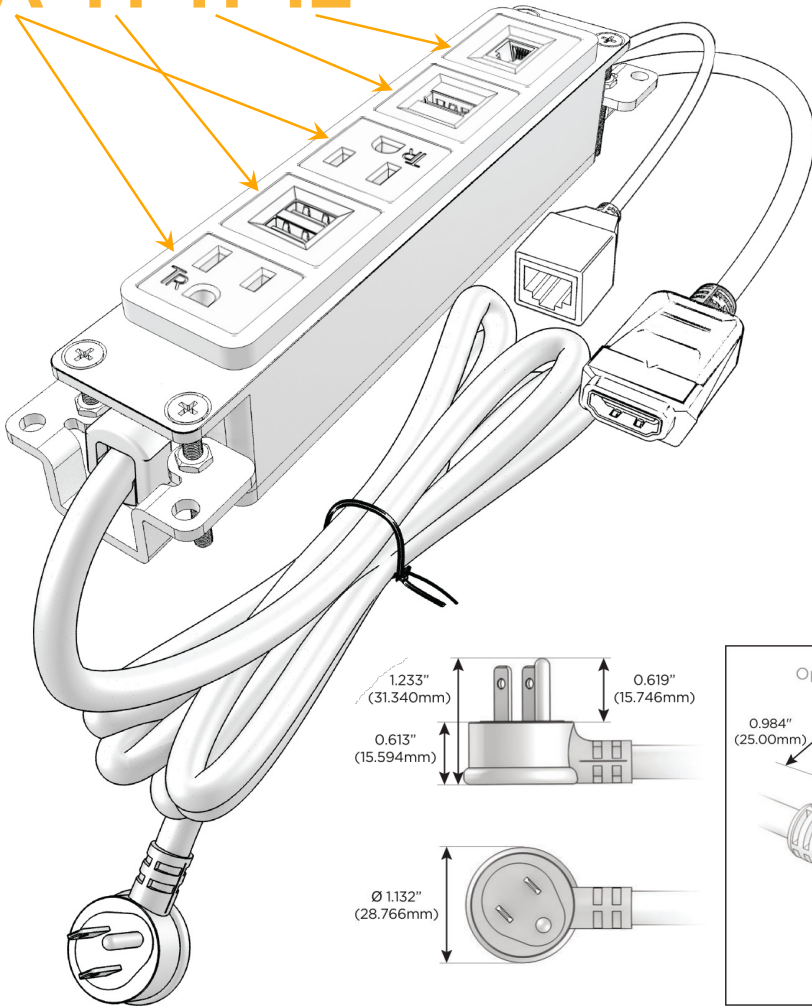

Bezel Finish: **STAINLESS STEEL BRUSHED**

Custom Finishes Available M-POWER-5TW-AMAH12-SS4B

Features:

Module/Port Options:

- A** Tamper Resistant AC Receptacle
- E** USB-A & USB-C (20W)
- M** Double USB-A (Fast Charging Ports - 18W)
- H** HDMI
- 6** CAT 6
- 12** RJ 12
- X** Switched AC
- Y** 3-Way Switch (Low Voltage)
- V** USB-C (45W High Speed Charging Port)
- S** USB-C (25W High Speed Charging Port)
- R** Switched AC (Rocker Switch)
- D** Dimmer Switch

Plug:

Supplied with Low Profile Flat 45° Angle 120 VAC Plug

Optional Standard Straight 120 VAC Plug

Optional Straight 120 VAC Pass-through Plug

- CLEAN, COMPACT DESIGN
- STREAMLINED
- LOW PROFILE
- SIDE-EXITING CORDS
- PLUG & PLAY
- 6' AC CORD & PLUG (FLAT PLUG STANDARD)
- CUSTOMIZABLE CONFIGURATIONS AND FINISHES
- UL LISTED FOR MOUNTING IN FURNITURE
- 15A

M-POWER-5T

AC POWER & DATA CONNECTIVITY SOLUTION

M-POWER-5TW-AMAH12-SS4B

Specs:

Modules/Ports:

- A** Tamper Resistant AC Receptacle
- M** Double USB-A (Fast Charging Ports - 18W)
- H** HDMI
- 12** RJ 12

A M H 12