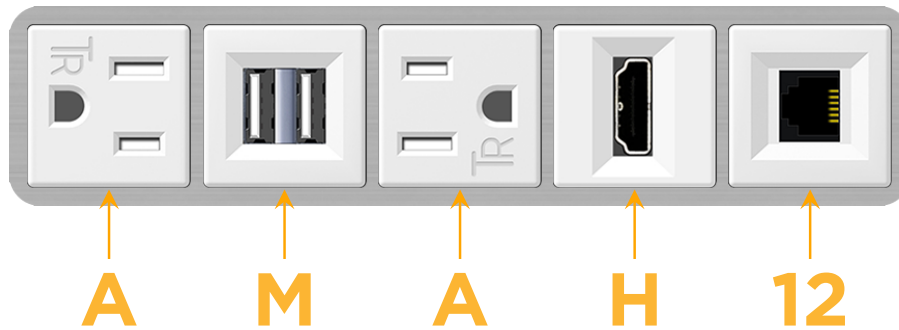

M-POWER-5T

AC POWER & DATA CONNECTIVITY SOLUTION

M-POWER-5TW-AMAH12-SS4AB

Distributed by

Mormax Company, Inc.

8 Westchester Plaza

Elmsford, NY 10523

914-699-0101

sales@mormax.com

mormax.com

Metro Light & Power's line of power & data solutions offers sophisticated design elements combined with greater ease of installation. Streamlined and low-profile, enhanced by side-exiting cords, our outlets advance the industry with their cutting edge look and feel. We believe flexibility is key, and we provide a variety of mounting options, including the ability to mount in limited spaces. Our outlets are available in many finishes and configurations, in addition to a custom color and finish capability for our clients.

Bezel Finish: **BRUSHED STAINLESS (ABS)**

Custom Finishes Available M-POWER-5TW-AMAH12-SS4AB

Features:

Module/Port Options:

- **A** Tamper Resistant AC Receptacle
- **E** USB-A & USB-C (20W)
- **M** Double USB-A (Fast Charging Ports - 18W)
- **H** HDMI
- **6** CAT 6
- **12** RJ 12
- **X** Switched AC
- **Y** 3-Way Switch (Low Voltage)
- **V** USB-C (45W High Speed Charging Port)
- **S** USB-C (25W High Speed Charging Port)
- **R** Switched AC (Rocker Switch)
- **D** Dimmer Switch

Plug:

Supplied with Low Profile Flat 45° Angle 120 VAC Plug

Optional Standard Straight 120 VAC Plug

Optional Straight 120 VAC Pass-through Plug

- CLEAN, COMPACT DESIGN
- STREAMLINED
- LOW PROFILE
- SIDE-EXITING CORDS
- PLUG & PLAY
- 6' AC CORD & PLUG (FLAT PLUG STANDARD)
- CUSTOMIZABLE CONFIGURATIONS AND FINISHES
- UL LISTED FOR MOUNTING IN FURNITURE
- 15A