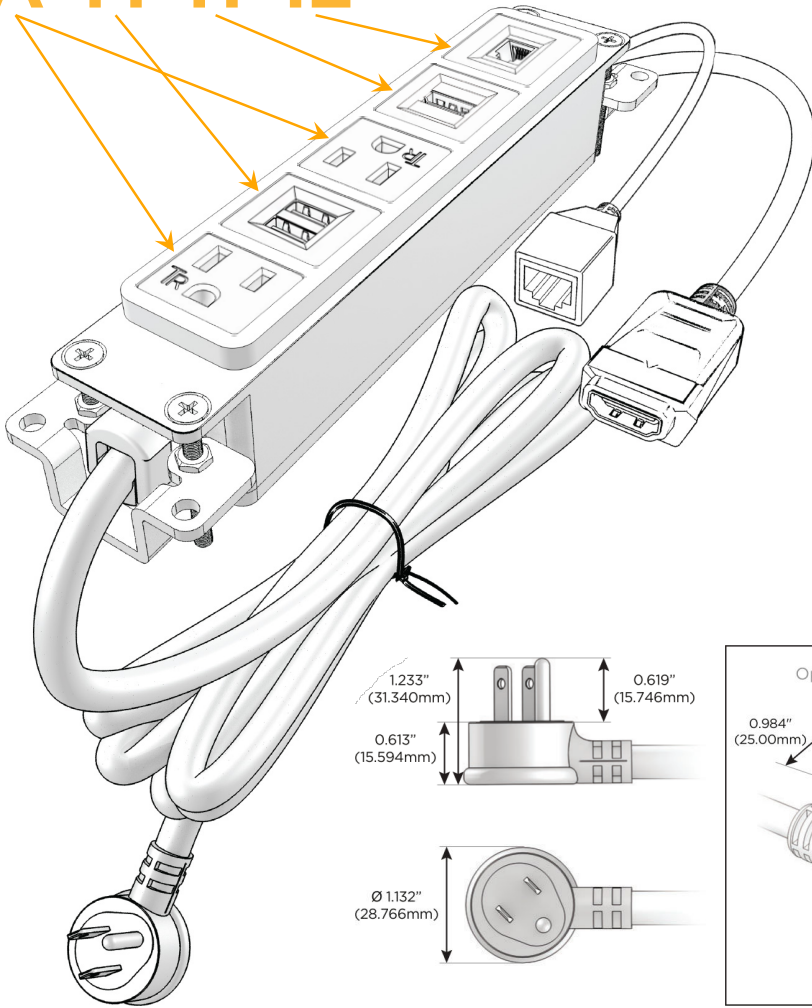

M-POWER-5T

AC POWER & DATA CONNECTIVITY SOLUTION

M-POWER-5TW-AMAH12-SS4AB

Specs:

Modules/Ports:

- **A** Tamper Resistant AC Receptacle
- **M** Double USB-A (Fast Charging Ports - 18W)
- **H** HDMI
- **12** RJ 12

A M H 12