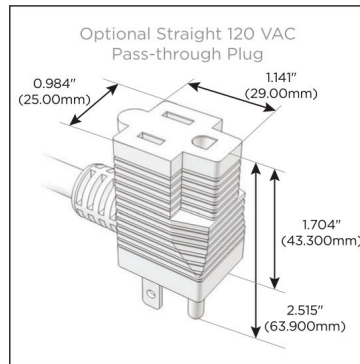

M-POWER-5T

AC POWER & DATA CONNECTIVITY SOLUTION

M-POWER-5TW-AMAH12-SS4AB

Specs:

Modules/Ports:

- **A** Tamper Resistant AC Receptacle
- **M** Double USB-A (Fast Charging Ports - 18W)
- **H** HDMI
- **12** RJ 12

A M H 12