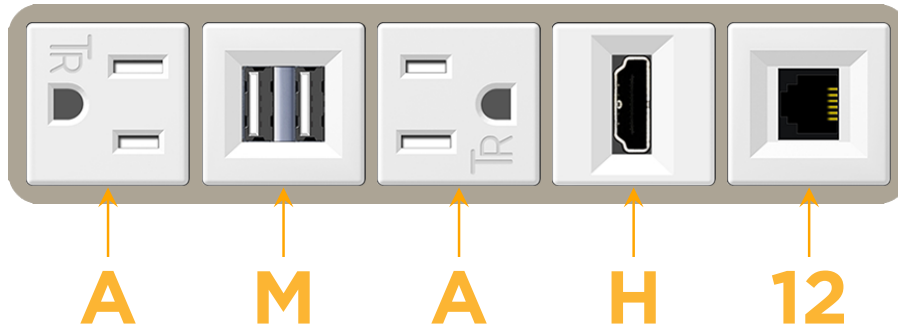

M-POWER-5T

AC POWER & DATA CONNECTIVITY SOLUTION

M-POWER-5TW-AMAH12-SAB

Distributed by

Mormax Company, Inc.

8 Westchester Plaza

Elmsford, NY 10523

914-699-0101

sales@mormax.com

mormax.com

Metro Light & Power's line of power & data solutions offers sophisticated design elements combined with greater ease of installation. Streamlined and low-profile, enhanced by side-exiting cords, our outlets advance the industry with their cutting edge look and feel. We believe flexibility is key, and we provide a variety of mounting options, including the ability to mount in limited spaces. Our outlets are available in many finishes and configurations, in addition to a custom color and finish capability for our clients.

Bezel Finish: **SATIN NICKEL (ABS)**

Custom Finishes Available M-POWER-5TW-AMAH12-SAB

Features:

Module/Port Options:

- **A** Tamper Resistant AC Receptacle
- **E** USB-A & USB-C (20W)
- **M** Double USB-A (Fast Charging Ports - 18W)
- **H** HDMI
- **6** CAT 6
- **12** RJ 12
- **X** Switched AC
- **Y** 3-Way Switch (Low Voltage)
- **V** USB-C (45W High Speed Charging Port)
- **S** USB-C (25W High Speed Charging Port)
- **R** Switched AC (Rocker Switch)
- **D** Dimmer Switch

Plug:

Supplied with Low Profile Flat 45° Angle 120 VAC Plug

Optional Standard Straight 120 VAC Plug

Optional Straight 120 VAC Pass-through Plug

- CLEAN, COMPACT DESIGN
- STREAMLINED
- LOW PROFILE
- SIDE-EXITING CORDS
- PLUG & PLAY
- 6' AC CORD & PLUG (FLAT PLUG STANDARD)
- CUSTOMIZABLE CONFIGURATIONS AND FINISHES
- UL LISTED FOR MOUNTING IN FURNITURE
- 15A