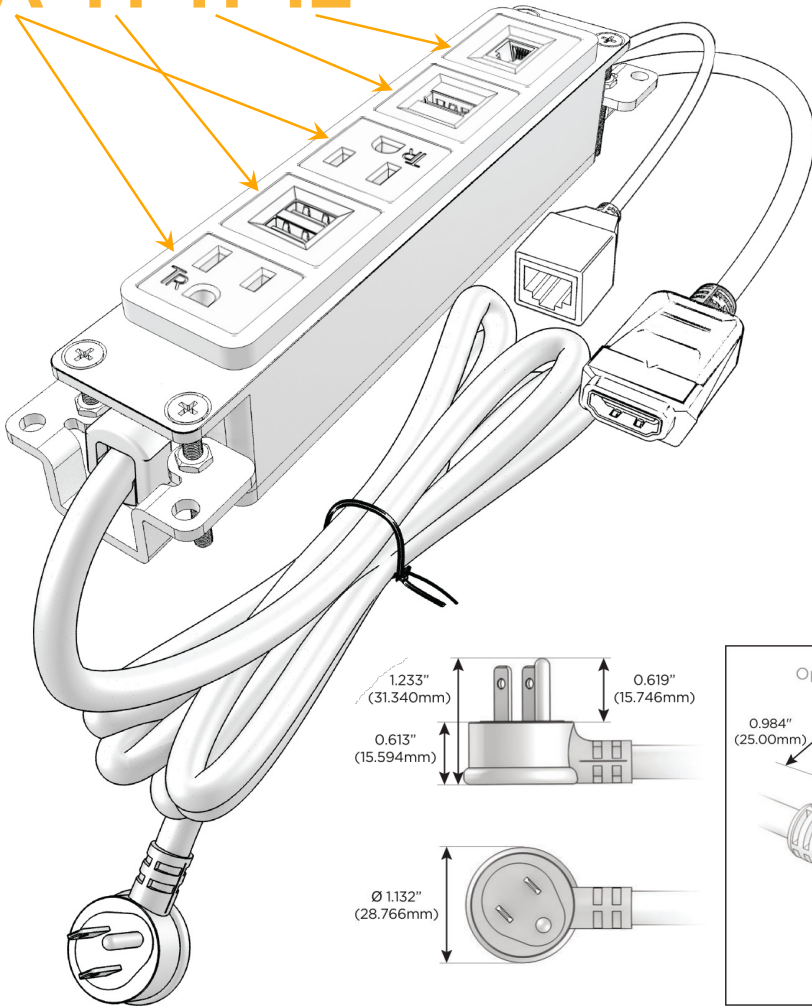

M-POWER-5T

AC POWER & DATA CONNECTIVITY SOLUTION

M-POWER-5TW-AMAH12-SAB

Specs:

Modules/Ports:

- **A** Tamper Resistant AC Receptacle
- **M** Double USB-A (Fast Charging Ports - 18W)
- **H** HDMI
- **12** RJ 12

A M H 12