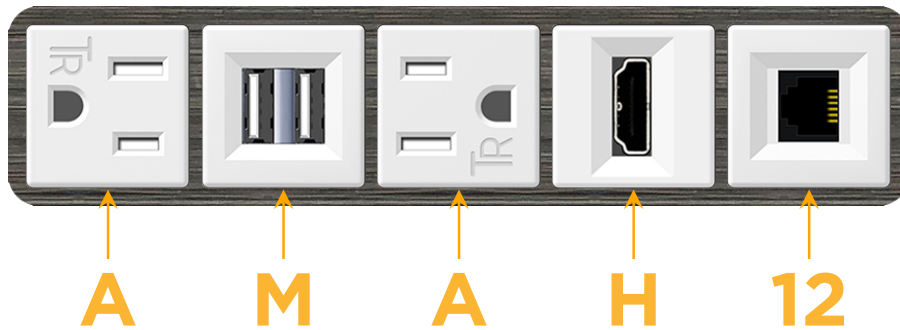

M-POWER-5T

AC POWER & DATA CONNECTIVITY SOLUTION

M-POWER-5TW-AMAH12-S3AB

Distributed by

Mormax Company, Inc.

8 Westchester Plaza

Elmsford, NY 10523

914-699-0101

sales@mormax.com

mormax.com

Metro Light & Power's line of power & data solutions offers sophisticated design elements combined with greater ease of installation. Streamlined and low-profile, enhanced by side-exiting cords, our outlets advance the industry with their cutting edge look and feel. We believe flexibility is key, and we provide a variety of mounting options, including the ability to mount in limited spaces. Our outlets are available in many finishes and configurations, in addition to a custom color and finish capability for our clients.

Bezel Finish: **GUNMETAL (ABS)**

Custom Finishes Available M-POWER-5TW-AMAH12-S3AB

Features:

Module/Port Options:

- **A** Tamper Resistant AC Receptacle
- **E** USB-A & USB-C (20W)
- **M** Double USB-A (Fast Charging Ports - 18W)
- **H** HDMI
- **6** CAT 6
- **12** RJ 12
- **X** Switched AC
- **Y** 3-Way Switch (Low Voltage)
- **V** USB-C (45W High Speed Charging Port)
- **S** USB-C (25W High Speed Charging Port)
- **R** Switched AC (Rocker Switch)
- **D** Dimmer Switch

Plug:

- Supplied with Low Profile Flat 45° Angle 120 VAC Plug
- Optional Standard Straight 120 VAC Plug
- Optional Straight 120 VAC Pass-through Plug

- CLEAN, COMPACT DESIGN
- STREAMLINED
- LOW PROFILE
- SIDE-EXITING CORDS
- PLUG & PLAY
- 6' AC CORD & PLUG (FLAT PLUG STANDARD)
- CUSTOMIZABLE CONFIGURATIONS AND FINISHES
- UL LISTED FOR MOUNTING IN FURNITURE
- 15A