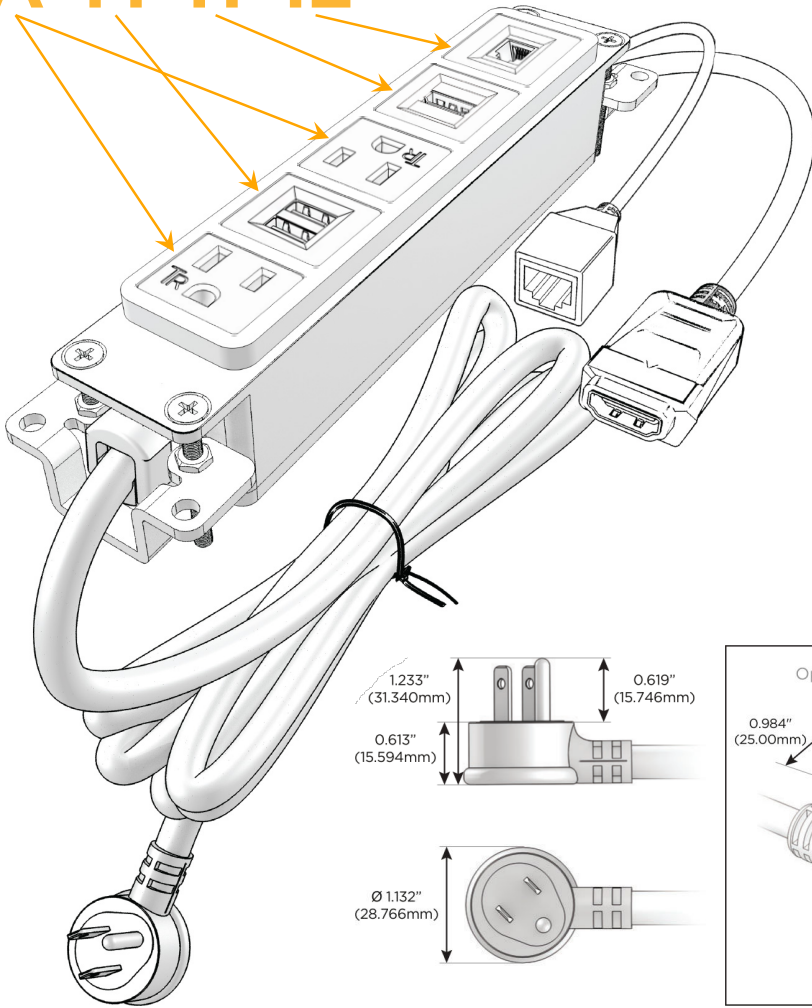

M-POWER-5T

AC POWER & DATA CONNECTIVITY SOLUTION

M-POWER-5TW-AMAH12-S3AB

Specs:

Modules/Ports:

- **A** Tamper Resistant AC Receptacle
- **M** Double USB-A (Fast Charging Ports - 18W)
- **H** HDMI
- **12** RJ 12

A M H 12