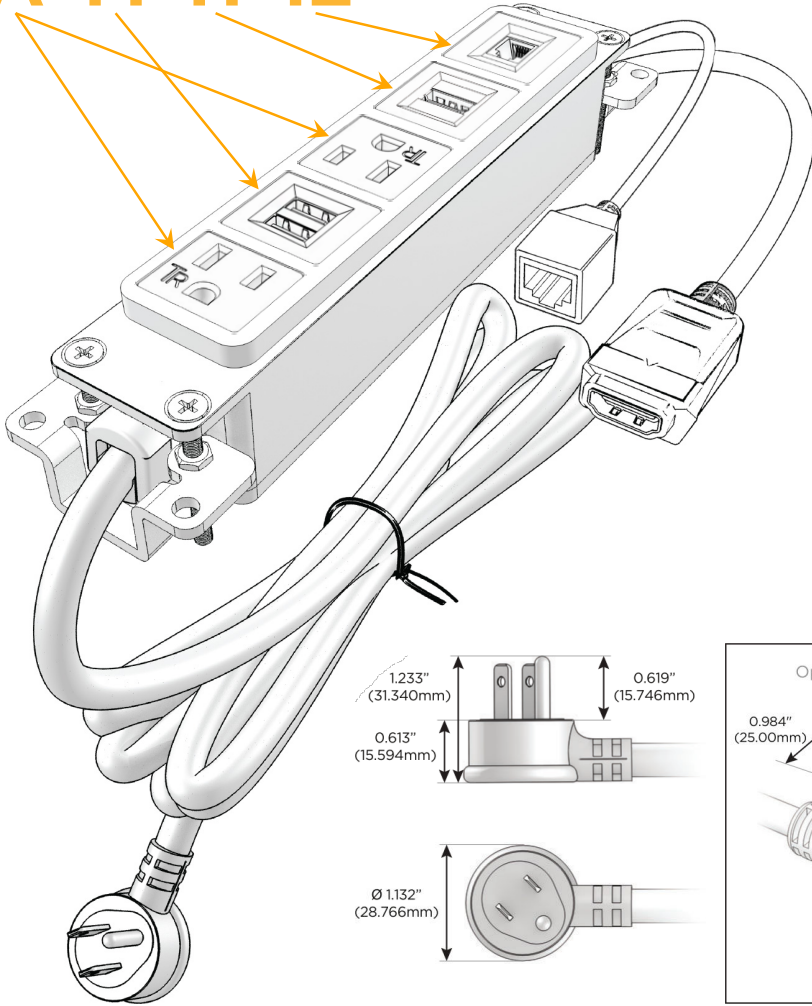

M-POWER-5T

AC POWER & DATA CONNECTIVITY SOLUTION

M-POWER-5TW-AMAH12-MAB

Specs:

Modules/Ports:

- **A** Tamper Resistant AC Receptacle
- **M** Double USB-A (Fast Charging Ports - 18W)
- **H** HDMI
- **12** RJ 12

A M H 12