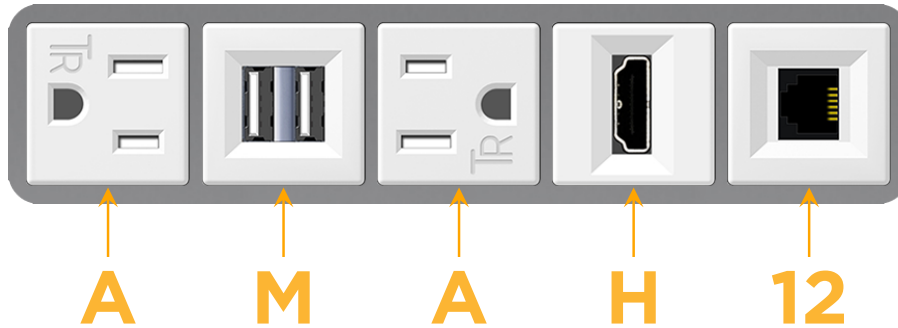

M-POWER-5T

AC POWER & DATA CONNECTIVITY SOLUTION

M-POWER-5TW-AMAH12-MAB

Distributed by

Mormax Company, Inc.

8 Westchester Plaza

Elmsford, NY 10523

914-699-0101

sales@mormax.com

mormax.com

Metro Light & Power's line of power & data solutions offers sophisticated design elements combined with greater ease of installation. Streamlined and low-profile, enhanced by side-exiting cords, our outlets advance the industry with their cutting edge look and feel. We believe flexibility is key, and we provide a variety of mounting options, including the ability to mount in limited spaces. Our outlets are available in many finishes and configurations, in addition to a custom color and finish capability for our clients.

Bezel Finish: **MAGNESIUM (ABS)**

Custom Finishes Available M-POWER-5TW-AMAH12-MAB

Features:

Module/Port Options:

- **A** Tamper Resistant AC Receptacle
- **E** USB-A & USB-C (20W)
- **M** Double USB-A (Fast Charging Ports - 18W)
- **H** HDMI
- **6** CAT 6
- **12** RJ 12
- **X** Switched AC
- **Y** 3-Way Switch (Low Voltage)
- **V** USB-C (45W High Speed Charging Port)
- **S** USB-C (25W High Speed Charging Port)
- **R** Switched AC (Rocker Switch)
- **D** Dimmer Switch

Plug:

Supplied with Low Profile Flat 45° Angle 120 VAC Plug

Optional Standard Straight 120 VAC Plug

Optional Straight 120 VAC Pass-through Plug

- CLEAN, COMPACT DESIGN
- STREAMLINED
- LOW PROFILE
- SIDE-EXITING CORDS
- PLUG & PLAY
- 6' AC CORD & PLUG (FLAT PLUG STANDARD)
- CUSTOMIZABLE CONFIGURATIONS AND FINISHES
- UL LISTED FOR MOUNTING IN FURNITURE
- 15A