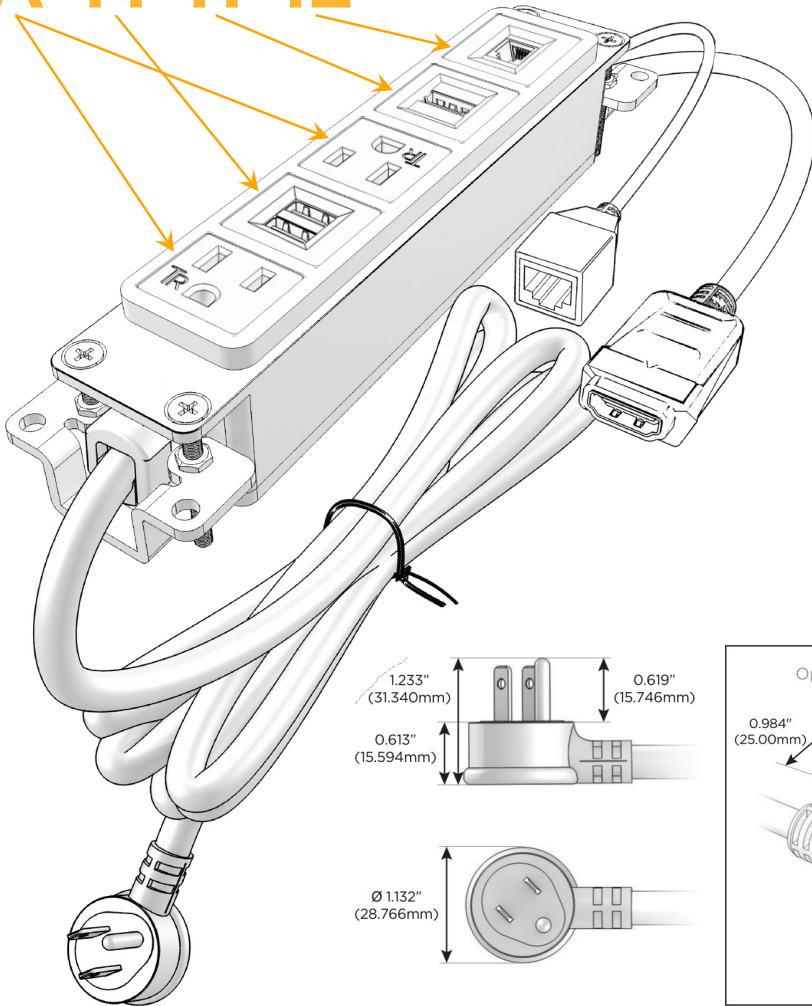

Bezel Finish: **COPPER (ABS)**

Custom Finishes Available M-POWER-5TW-AMAH12-CUAB

Features:

Module/Port Options:

- A** Tamper Resistant AC Receptacle
- E** USB-A & USB-C (20W)
- M** Double USB-A (Fast Charging Ports - 18W)
- H** HDMI
- 6** CAT 6
- 12** RJ 12
- X** Switched AC
- Y** 3-Way Switch (Low Voltage)
- V** USB-C (45W High Speed Charging Port)
- S** USB-C (25W High Speed Charging Port)
- R** Switched AC (Rocker Switch)
- D** Dimmer Switch

Plug:

Supplied with Low Profile Flat 45° Angle 120 VAC Plug

Optional Standard Straight 120 VAC Plug

Optional Straight 120 VAC Pass-through Plug

- CLEAN, COMPACT DESIGN
- STREAMLINED
- LOW PROFILE
- SIDE-EXITING CORDS
- PLUG & PLAY
- 6' AC CORD & PLUG (FLAT PLUG STANDARD)
- CUSTOMIZABLE CONFIGURATIONS AND FINISHES
- UL LISTED FOR MOUNTING IN FURNITURE
- 15A

M-POWER-5T

AC POWER & DATA CONNECTIVITY SOLUTION

M-POWER-5TW-AMAH12-CUAB

Specs:

Modules/Ports:

- A** Tamper Resistant AC Receptacle
- M** Double USB-A (Fast Charging Ports - 18W)
- H** HDMI
- 12** RJ 12

A M H 12