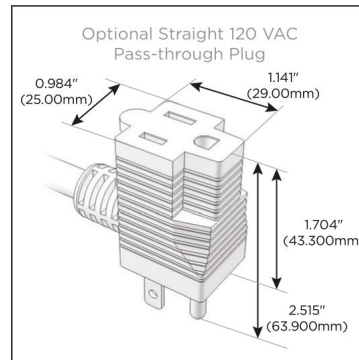

Plug:

Supplied with Low Profile Flat 45° Angle 120 VAC Plug

Optional Standard Straight 120 VAC Plug

Optional Straight 120 VAC Pass-through Plug

- CLEAN, COMPACT DESIGN
- STREAMLINED
- LOW PROFILE
- SIDE-EXITING CORDS
- PLUG & PLAY
- 6' AC CORD & PLUG (FLAT PLUG STANDARD)
- CUSTOMIZABLE CONFIGURATIONS AND FINISHES
- UL LISTED FOR MOUNTING IN FURNITURE
- 15A

M-POWER-5T

AC POWER & DATA CONNECTIVITY SOLUTION

M-POWER-5TW-AMAH12-CUAB

Specs:

Modules/Ports:

- A** Tamper Resistant AC Receptacle
- M** Double USB-A (Fast Charging Ports - 18W)
- H** HDMI
- 12** RJ 12

A M H 12