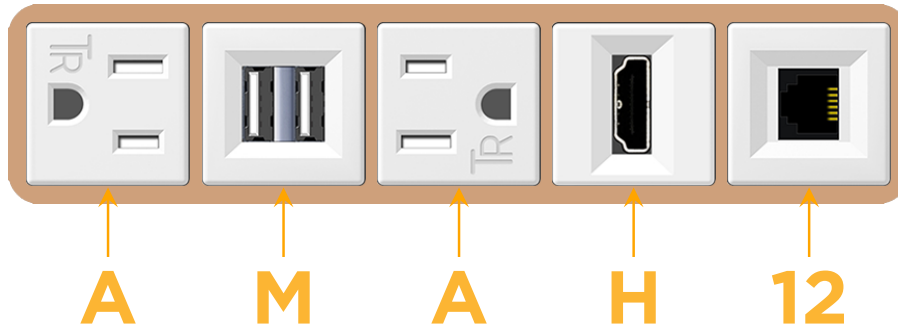

sales@mormax.com

mormax.com

Metro Light & Power's line of power & data solutions offers sophisticated design elements combined with greater ease of installation. Streamlined and low-profile, enhanced by side-exiting cords, our outlets advance the industry with their cutting edge look and feel. We believe flexibility is key, and we provide a variety of mounting options, including the ability to mount in limited spaces. Our outlets are available in many finishes and configurations, in addition to a custom color and finish capability for our clients.

Bezel Finish: **COPPER (ABS)**

Custom Finishes Available M-POWER-5TW-AMAH12-CUAB

Features:

Module/Port Options:

- A** Tamper Resistant AC Receptacle
- E** USB-A & USB-C (20W)
- M** Double USB-A (Fast Charging Ports - 18W)
- H** HDMI
- 6** CAT 6
- 12** RJ 12
- X** Switched AC
- Y** 3-Way Switch (Low Voltage)
- V** USB-C (45W High Speed Charging Port)
- S** USB-C (25W High Speed Charging Port)
- R** Switched AC (Rocker Switch)
- D** Dimmer Switch

Plug:

Supplied with Low Profile Flat 45° Angle 120 VAC Plug

Optional Standard Straight 120 VAC Plug

Optional Straight 120 VAC Pass-through Plug

- CLEAN, COMPACT DESIGN
- STREAMLINED
- LOW PROFILE
- SIDE-EXITING CORDS
- PLUG & PLAY
- 6' AC CORD & PLUG (FLAT PLUG STANDARD)
- CUSTOMIZABLE CONFIGURATIONS AND FINISHES
- UL LISTED FOR MOUNTING IN FURNITURE
- 15A

M-POWER-5T

AC POWER & DATA CONNECTIVITY SOLUTION

M-POWER-5TW-AMAH12-CUAB

Specs:

Modules/Ports:

- A** Tamper Resistant AC Receptacle
- M** Double USB-A (Fast Charging Ports - 18W)
- H** HDMI
- 12** RJ 12

A M H 12