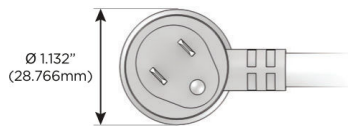

Plug:

Supplied with Low Profile Flat 45° Angle 120 VAC Plug

Optional Standard Straight 120 VAC Plug

Optional Straight 120 VAC Pass-through Plug

- CLEAN, COMPACT DESIGN
- STREAMLINED
- LOW PROFILE
- SIDE-EXITING CORDS
- PLUG & PLAY
- 6' AC CORD & PLUG (FLAT PLUG STANDARD)
- CUSTOMIZABLE CONFIGURATIONS AND FINISHES
- UL LISTED FOR MOUNTING IN FURNITURE
- 15A

M-POWER-5T

AC POWER & DATA CONNECTIVITY SOLUTION

M-POWER-5TW-AMAH12-CUAB

Specs:

Modules/Ports:

- A** Tamper Resistant AC Receptacle
- M** Double USB-A (Fast Charging Ports - 18W)
- H** HDMI
- 12** RJ 12

A M H 12