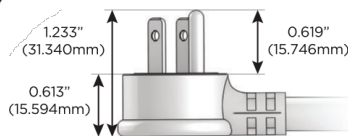

Plug:

Supplied with Low Profile Flat 45° Angle 120 VAC Plug

Optional Standard Straight 120 VAC Plug

Optional Straight 120 VAC Pass-through Plug

- CLEAN, COMPACT DESIGN
- STREAMLINED
- LOW PROFILE
- SIDE-EXITING CORDS
- PLUG & PLAY
- 6' AC CORD & PLUG (FLAT PLUG STANDARD)
- CUSTOMIZABLE CONFIGURATIONS AND FINISHES
- UL LISTED FOR MOUNTING IN FURNITURE
- 15A

M-POWER-5T

AC POWER & DATA CONNECTIVITY SOLUTION

M-POWER-5TW-AMAH12-CUAB

Specs:

Modules/Ports:

- A** Tamper Resistant AC Receptacle
- M** Double USB-A (Fast Charging Ports - 18W)
- H** HDMI
- 12** RJ 12

A M H 12