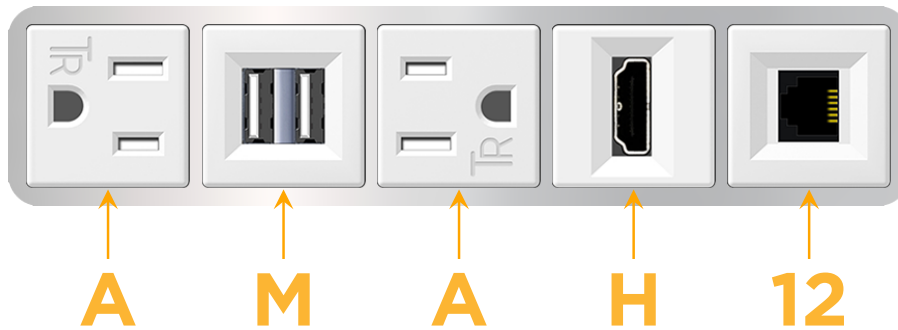

M-POWER-5T

AC POWER & DATA CONNECTIVITY SOLUTION

M-POWER-5TW-AMAH12-CRAB

Distributed by

Mormax Company, Inc.

8 Westchester Plaza

Elmsford, NY 10523

914-699-0101

sales@mormax.com

mormax.com

Metro Light & Power's line of power & data solutions offers sophisticated design elements combined with greater ease of installation. Streamlined and low-profile, enhanced by side-exiting cords, our outlets advance the industry with their cutting edge look and feel. We believe flexibility is key, and we provide a variety of mounting options, including the ability to mount in limited spaces. Our outlets are available in many finishes and configurations, in addition to a custom color and finish capability for our clients.

Bezel Finish: **CHROME (ABS)**

Custom Finishes Available M-POWER-5TW-AMAH12-CRAB

Features:

Module/Port Options:

- A Tamper Resistant AC Receptacle
- E USB-A & USB-C (20W)
- M Double USB-A (Fast Charging Ports - 18W)
- H HDMI
- 6 CAT 6
- 12 RJ 12
- X Switched AC
- Y 3-Way Switch (Low Voltage)
- V USB-C (45W High Speed Charging Port)
- S USB-C (25W High Speed Charging Port)
- R Switched AC (Rocker Switch)
- D Dimmer Switch

Plug:

Supplied with Low Profile Flat 45° Angle 120 VAC Plug

Optional Standard Straight 120 VAC Plug

Optional Straight 120 VAC Pass-through Plug

- CLEAN, COMPACT DESIGN
- STREAMLINED
- LOW PROFILE
- SIDE-EXITING CORDS
- PLUG & PLAY
- 6' AC CORD & PLUG (FLAT PLUG STANDARD)
- CUSTOMIZABLE CONFIGURATIONS AND FINISHES
- UL LISTED FOR MOUNTING IN FURNITURE
- 15A