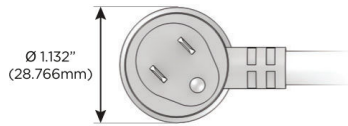

M-POWER-5T

AC POWER & DATA CONNECTIVITY SOLUTION

M-POWER-5TW-AMAH12-CRAB

Specs:

Modules/Ports:

- **A** Tamper Resistant AC Receptacle
- **M** Double USB-A (Fast Charging Ports - 18W)
- **H** HDMI
- **12** RJ 12

A M H 12