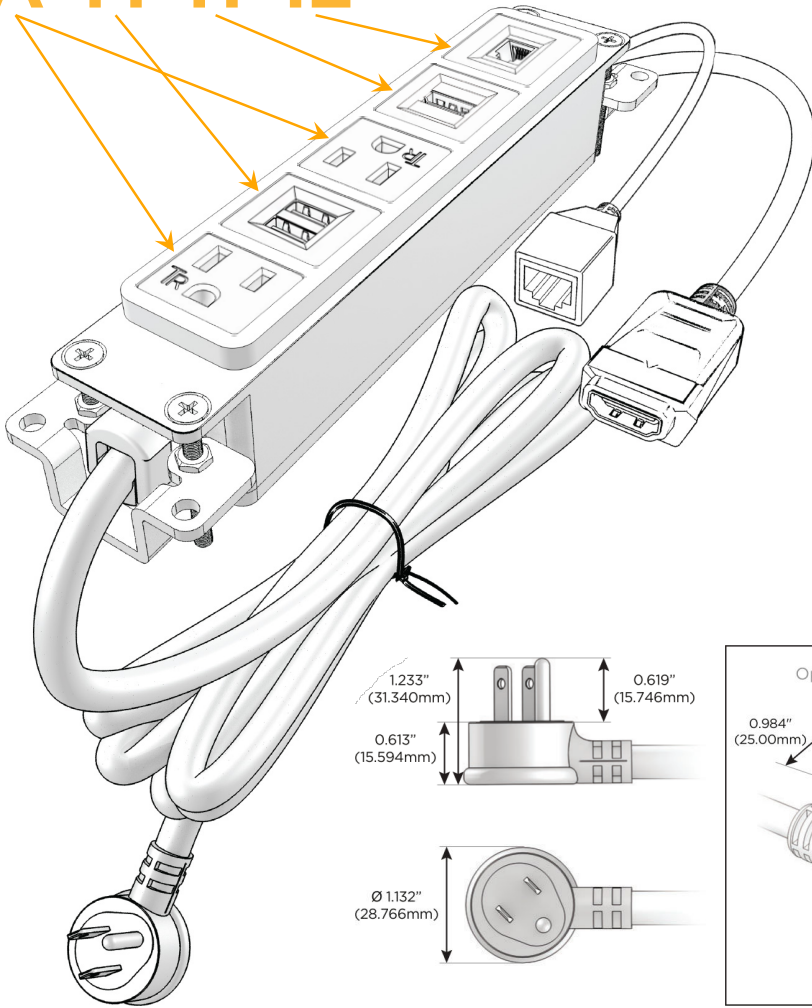

M-POWER-5T

AC POWER & DATA CONNECTIVITY SOLUTION

M-POWER-5TW-AMAH12-CRAB

Specs:

Modules/Ports:

- **A** Tamper Resistant AC Receptacle
- **M** Double USB-A (Fast Charging Ports - 18W)
- **H** HDMI
- **12** RJ 12

A M H 12