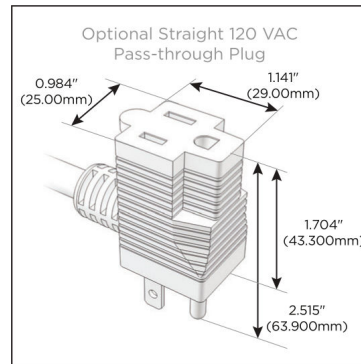

M-POWER-5T

AC POWER & DATA CONNECTIVITY SOLUTION

M-POWER-5TW-AMAH12-CRAB

Specs:

Modules/Ports:

- **A** Tamper Resistant AC Receptacle
- **M** Double USB-A (Fast Charging Ports - 18W)
- **H** HDMI
- **12** RJ 12

A M H 12