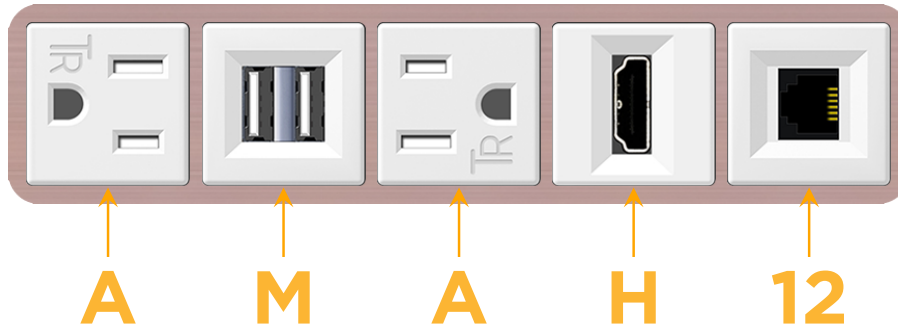

M-POWER-5T

AC POWER & DATA CONNECTIVITY SOLUTION

M-POWER-5TW-AMAH12-CHAB

Distributed by

Mormax Company, Inc.

8 Westchester Plaza

Elmsford, NY 10523

914-699-0101

sales@mormax.com

mormax.com

Metro Light & Power's line of power & data solutions offers sophisticated design elements combined with greater ease of installation. Streamlined and low-profile, enhanced by side-exiting cords, our outlets advance the industry with their cutting edge look and feel. We believe flexibility is key, and we provide a variety of mounting options, including the ability to mount in limited spaces. Our outlets are available in many finishes and configurations, in addition to a custom color and finish capability for our clients.

Bezel Finish: **CHAMPAGNE (ABS)**

Custom Finishes Available M-POWER-5TW-AMAH12-CHAB

Features:

Module/Port Options:

- **A** Tamper Resistant AC Receptacle
- **E** USB-A & USB-C (20W)
- **M** Double USB-A (Fast Charging Ports - 18W)
- **H** HDMI
- **6** CAT 6
- **12** RJ 12
- **X** Switched AC
- **Y** 3-Way Switch (Low Voltage)
- **V** USB-C (45W High Speed Charging Port)
- **S** USB-C (25W High Speed Charging Port)
- **R** Switched AC (Rocker Switch)
- **D** Dimmer Switch

Plug:

Supplied with Low Profile Flat 45° Angle 120 VAC Plug

Optional Standard Straight 120 VAC Plug

Optional Straight 120 VAC Pass-through Plug

- CLEAN, COMPACT DESIGN
- STREAMLINED
- LOW PROFILE
- SIDE-EXITING CORDS
- PLUG & PLAY
- 6' AC CORD & PLUG (FLAT PLUG STANDARD)
- CUSTOMIZABLE CONFIGURATIONS AND FINISHES
- UL LISTED FOR MOUNTING IN FURNITURE
- 15A