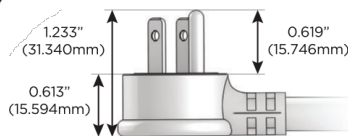

M-POWER-5T

AC POWER & DATA CONNECTIVITY SOLUTION

M-POWER-5TW-AMAH12-CHAB

Specs:

Modules/Ports:

- **A** Tamper Resistant AC Receptacle
- **M** Double USB-A (Fast Charging Ports - 18W)
- **H** HDMI
- **12** RJ 12

A M H 12