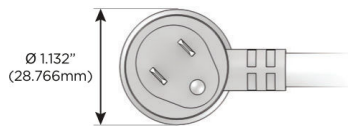

M-POWER-5T

AC POWER & DATA CONNECTIVITY SOLUTION

M-POWER-5TW-AMAH12-CHAB

Specs:

Modules/Ports:

- **A** Tamper Resistant AC Receptacle
- **M** Double USB-A (Fast Charging Ports - 18W)
- **H** HDMI
- **12** RJ 12

A M H 12