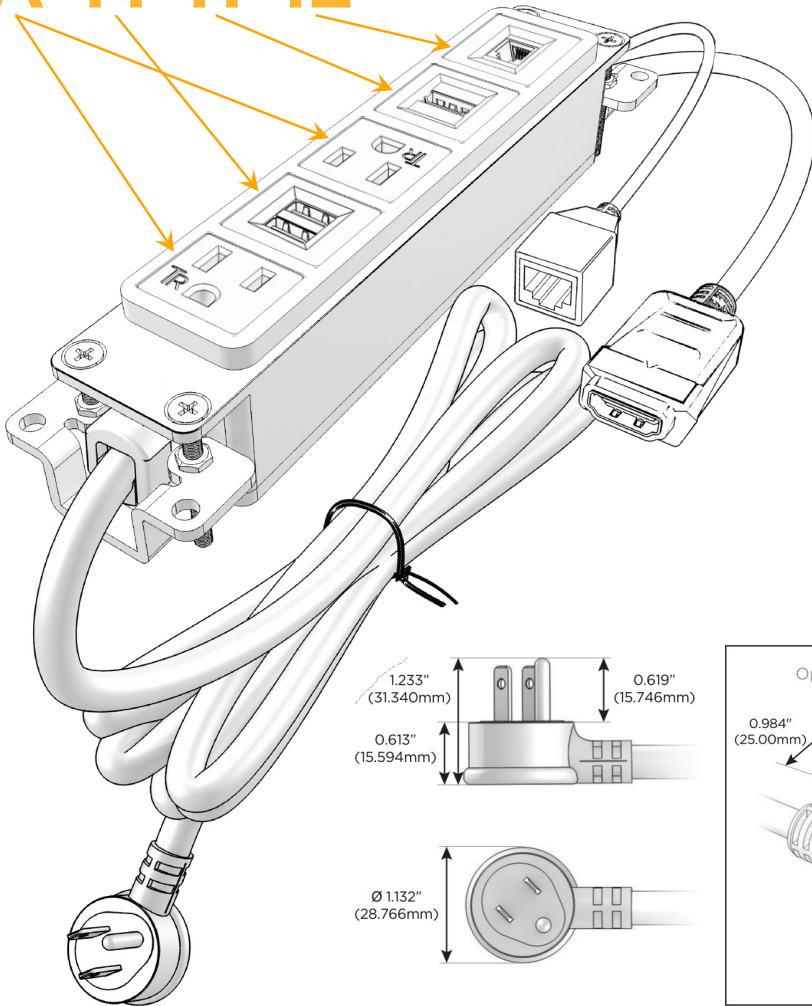

M-POWER-5T

AC POWER & DATA CONNECTIVITY SOLUTION

M-POWER-5TW-AMAH12-CHAB

Specs:

Modules/Ports:

- **A** Tamper Resistant AC Receptacle
- **M** Double USB-A (Fast Charging Ports - 18W)
- **H** HDMI
- **12** RJ 12

A M H 12