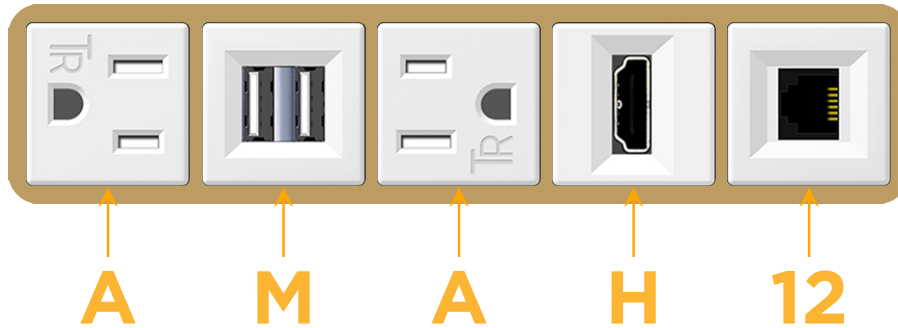

Bezel Finish: **STANDARD BRONZE (ABS)**

Custom Finishes Available M-POWER-5TW-AMAH12-BZAB

Features:

Module/Port Options:

- A** Tamper Resistant AC Receptacle
- E** USB-A & USB-C (20W)
- M** Double USB-A (Fast Charging Ports - 18W)
- H** HDMI
- 6** CAT 6
- 12** RJ 12
- X** Switched AC
- Y** 3-Way Switch (Low Voltage)
- V** USB-C (45W High Speed Charging Port)
- S** USB-C (25W High Speed Charging Port)
- R** Switched AC (Rocker Switch)
- D** Dimmer Switch

Plug:

Supplied with Low Profile Flat 45° Angle 120 VAC Plug

Optional Standard Straight 120 VAC Plug

Optional Straight 120 VAC Pass-through Plug

- CLEAN, COMPACT DESIGN
- STREAMLINED
- LOW PROFILE
- SIDE-EXITING CORDS
- PLUG & PLAY
- 6' AC CORD & PLUG (FLAT PLUG STANDARD)
- CUSTOMIZABLE CONFIGURATIONS AND FINISHES
- UL LISTED FOR MOUNTING IN FURNITURE
- 15A

M-POWER-5T

AC POWER & DATA CONNECTIVITY SOLUTION

M-POWER-5TW-AMAH12-BZAB

Specs:

Modules/Ports:

- A** Tamper Resistant AC Receptacle
- M** Double USB-A (Fast Charging Ports - 18W)
- H** HDMI
- 12** RJ 12

A M H 12