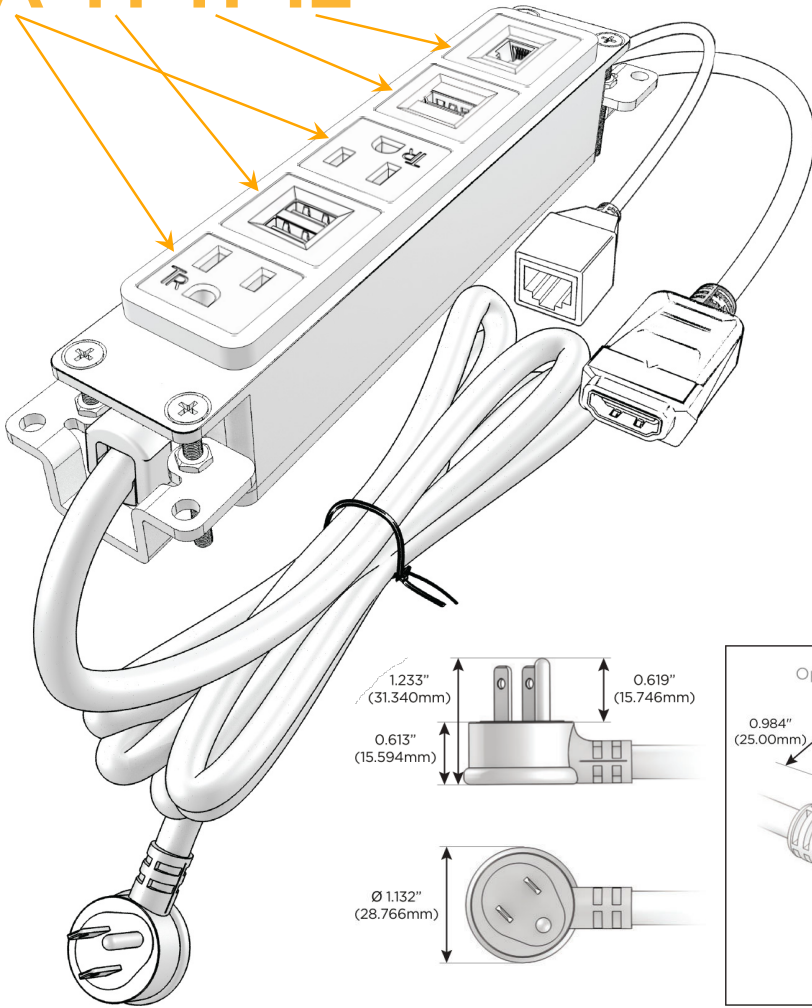

Bezel Finish: **STANDARD BRONZE (ABS)**

Custom Finishes Available M-POWER-5TW-AMAH12-BZAB

Features:

Module/Port Options:

- A** Tamper Resistant AC Receptacle
- E** USB-A & USB-C (20W)
- M** Double USB-A (Fast Charging Ports - 18W)
- H** HDMI
- 6** CAT 6
- 12** RJ 12
- X** Switched AC
- Y** 3-Way Switch (Low Voltage)
- V** USB-C (45W High Speed Charging Port)
- S** USB-C (25W High Speed Charging Port)
- R** Switched AC (Rocker Switch)
- D** Dimmer Switch

Plug:

Supplied with Low Profile Flat 45° Angle 120 VAC Plug

Optional Standard Straight 120 VAC Plug

Optional Straight 120 VAC Pass-through Plug

- CLEAN, COMPACT DESIGN
- STREAMLINED
- LOW PROFILE
- SIDE-EXITING CORDS
- PLUG & PLAY
- 6' AC CORD & PLUG (FLAT PLUG STANDARD)
- CUSTOMIZABLE CONFIGURATIONS AND FINISHES
- UL LISTED FOR MOUNTING IN FURNITURE
- 15A

M-POWER-5T

AC POWER & DATA CONNECTIVITY SOLUTION

M-POWER-5TW-AMAH12-BZAB

Specs:

Modules/Ports:

- A** Tamper Resistant AC Receptacle
- M** Double USB-A (Fast Charging Ports - 18W)
- H** HDMI
- 12** RJ 12

A M H 12