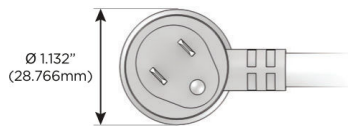

Plug:

- Supplied with Low Profile Flat 45° Angle 120 VAC Plug
- Optional Standard Straight 120 VAC Plug
- Optional Straight 120 VAC Pass-through Plug

- CLEAN, COMPACT DESIGN
- STREAMLINED
- LOW PROFILE
- SIDE-EXITING CORDS
- PLUG & PLAY
- 6' AC CORD & PLUG (FLAT PLUG STANDARD)
- CUSTOMIZABLE CONFIGURATIONS AND FINISHES
- UL LISTED FOR MOUNTING IN FURNITURE
- 15A

M-POWER-5T

AC POWER & DATA CONNECTIVITY SOLUTION

M-POWER-5TW-AMAH12-BZ5AB

Specs:

Modules/Ports:

- A** Tamper Resistant AC Receptacle
- M** Double USB-A (Fast Charging Ports - 18W)
- H** HDMI
- 12** RJ 12

A M H 12