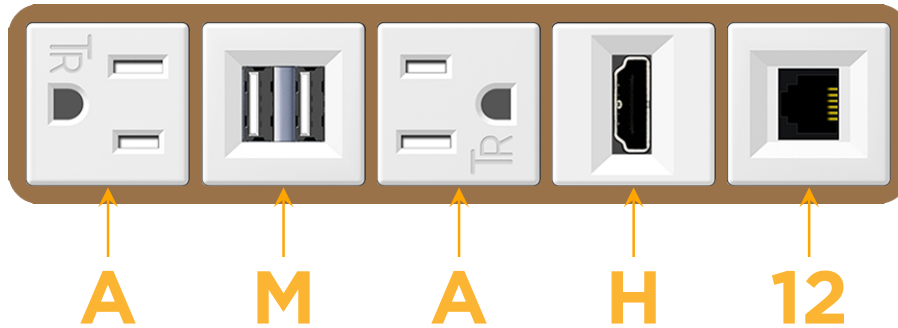

sales@mormax.com

mormax.com

Metro Light & Power's line of power & data solutions offers sophisticated design elements combined with greater ease of installation. Streamlined and low-profile, enhanced by side-exiting cords, our outlets advance the industry with their cutting edge look and feel. We believe flexibility is key, and we provide a variety of mounting options, including the ability to mount in limited spaces. Our outlets are available in many finishes and configurations, in addition to a custom color and finish capability for our clients.

Bezel Finish: **ARCHITECTURAL BRONZE (ABS)**

Custom Finishes Available M-POWER-5TW-AMAH12-BZ5AB

Features:

Module/Port Options:

- A** Tamper Resistant AC Receptacle
- E** USB-A & USB-C (20W)
- M** Double USB-A (Fast Charging Ports - 18W)
- H** HDMI
- 6** CAT 6
- 12** RJ 12
- X** Switched AC
- Y** 3-Way Switch (Low Voltage)
- V** USB-C (45W High Speed Charging Port)
- S** USB-C (25W High Speed Charging Port)
- R** Switched AC (Rocker Switch)
- D** Dimmer Switch

Plug:

- Supplied with Low Profile Flat 45° Angle 120 VAC Plug
- Optional Standard Straight 120 VAC Plug
- Optional Straight 120 VAC Pass-through Plug

- CLEAN, COMPACT DESIGN
- STREAMLINED
- LOW PROFILE
- SIDE-EXITING CORDS
- PLUG & PLAY
- 6' AC CORD & PLUG (FLAT PLUG STANDARD)
- CUSTOMIZABLE CONFIGURATIONS AND FINISHES
- UL LISTED FOR MOUNTING IN FURNITURE
- 15A

M-POWER-5T

AC POWER & DATA CONNECTIVITY SOLUTION

M-POWER-5TW-AMAH12-BZ5AB

Specs:

Modules/Ports:

- A** Tamper Resistant AC Receptacle
- M** Double USB-A (Fast Charging Ports - 18W)
- H** HDMI
- 12** RJ 12

A M H 12