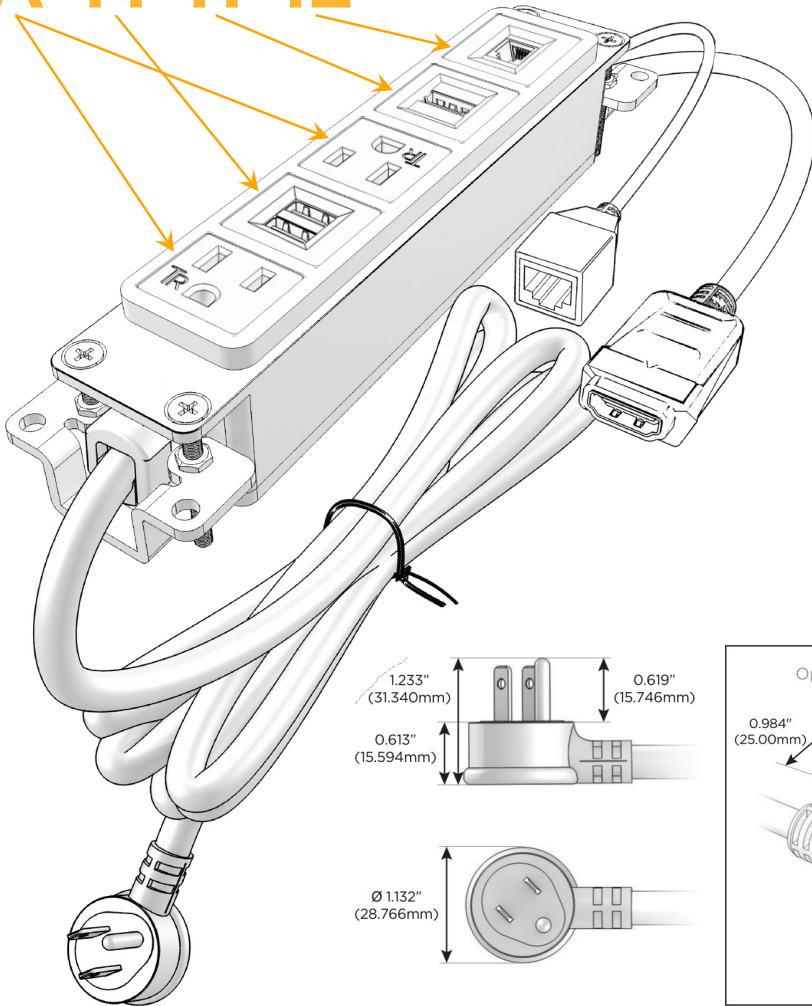

Bezel Finish: **ARCHITECTURAL BRONZE (ABS)**

Custom Finishes Available M-POWER-5TW-AMAH12-BZ5AB

Features:

Module/Port Options:

- A** Tamper Resistant AC Receptacle
- E** USB-A & USB-C (20W)
- M** Double USB-A (Fast Charging Ports - 18W)
- H** HDMI
- 6** CAT 6
- 12** RJ 12
- X** Switched AC
- Y** 3-Way Switch (Low Voltage)
- V** USB-C (45W High Speed Charging Port)
- S** USB-C (25W High Speed Charging Port)
- R** Switched AC (Rocker Switch)
- D** Dimmer Switch

Plug:

- Supplied with Low Profile Flat 45° Angle 120 VAC Plug
- Optional Standard Straight 120 VAC Plug
- Optional Straight 120 VAC Pass-through Plug

- CLEAN, COMPACT DESIGN
- STREAMLINED
- LOW PROFILE
- SIDE-EXITING CORDS
- PLUG & PLAY
- 6' AC CORD & PLUG (FLAT PLUG STANDARD)
- CUSTOMIZABLE CONFIGURATIONS AND FINISHES
- UL LISTED FOR MOUNTING IN FURNITURE
- 15A

M-POWER-5T

AC POWER & DATA CONNECTIVITY SOLUTION

M-POWER-5TW-AMAH12-BZ5AB

Specs:

Modules/Ports:

- A** Tamper Resistant AC Receptacle
- M** Double USB-A (Fast Charging Ports - 18W)
- H** HDMI
- 12** RJ 12

A M H 12