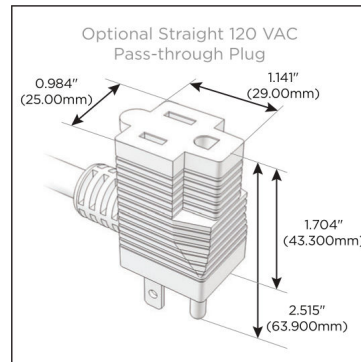

Plug:

Supplied with Low Profile Flat 45° Angle 120 VAC Plug

Optional Standard Straight 120 VAC Plug

Optional Straight 120 VAC Pass-through Plug

- CLEAN, COMPACT DESIGN
- STREAMLINED
- LOW PROFILE
- SIDE-EXITING CORDS
- PLUG & PLAY
- 6' AC CORD & PLUG (FLAT PLUG STANDARD)
- CUSTOMIZABLE CONFIGURATIONS AND FINISHES
- UL LISTED FOR MOUNTING IN FURNITURE
- 15A

M-POWER-5T

AC POWER & DATA CONNECTIVITY SOLUTION

M-POWER-5TW-AMAH12-BZ5AAB

Specs:

Modules/Ports:

- A** Tamper Resistant AC Receptacle
- M** Double USB-A (Fast Charging Ports - 18W)
- H** HDMI
- 12** RJ 12

A M H 12