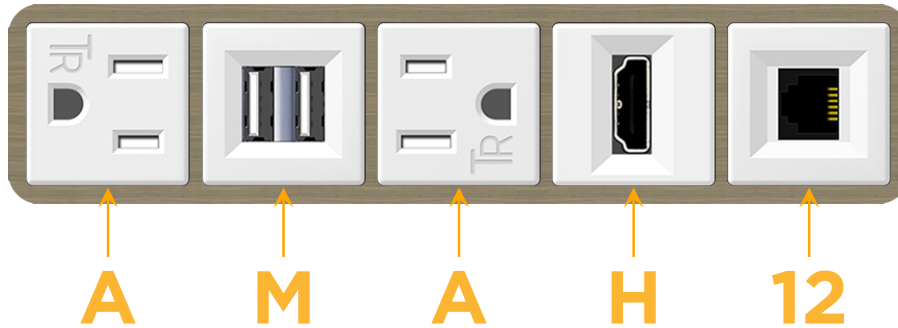

Bezel Finish: **ANTIQUED ARCHITECTURAL BRONZE (ABS)**

Custom Finishes Available M-POWER-5TW-AMAH12-BZ5AAB

Features:

Module/Port Options:

- A** Tamper Resistant AC Receptacle
- E** USB-A & USB-C (20W)
- M** Double USB-A (Fast Charging Ports - 18W)
- H** HDMI
- 6** CAT 6
- 12** RJ 12
- X** Switched AC
- Y** 3-Way Switch (Low Voltage)
- V** USB-C (45W High Speed Charging Port)
- S** USB-C (25W High Speed Charging Port)
- R** Switched AC (Rocker Switch)
- D** Dimmer Switch

Plug:

Supplied with Low Profile Flat 45° Angle 120 VAC Plug

Optional Standard Straight 120 VAC Plug

Optional Straight 120 VAC Pass-through Plug

- CLEAN, COMPACT DESIGN
- STREAMLINED
- LOW PROFILE
- SIDE-EXITING CORDS
- PLUG & PLAY
- 6' AC CORD & PLUG (FLAT PLUG STANDARD)
- CUSTOMIZABLE CONFIGURATIONS AND FINISHES
- UL LISTED FOR MOUNTING IN FURNITURE
- 15A

M-POWER-5T

AC POWER & DATA CONNECTIVITY SOLUTION

M-POWER-5TW-AMAH12-BZ5AAB

Specs:

Modules/Ports:

- A** Tamper Resistant AC Receptacle
- M** Double USB-A (Fast Charging Ports - 18W)
- H** HDMI
- 12** RJ 12

A M H 12