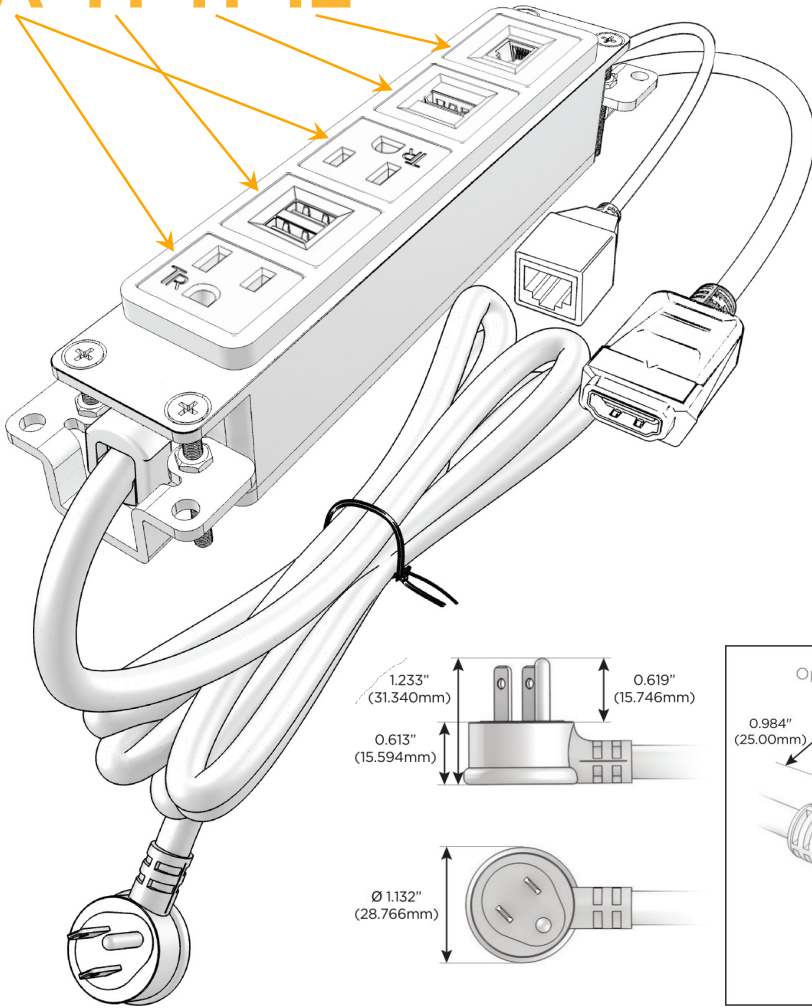

Bezel Finish: **ANTIQUED ARCHITECTURAL BRONZE (ABS)**

Custom Finishes Available M-POWER-5TW-AMAH12-BZ5AAB

Features:

Module/Port Options:

- A** Tamper Resistant AC Receptacle
- E** USB-A & USB-C (20W)
- M** Double USB-A (Fast Charging Ports - 18W)
- H** HDMI
- 6** CAT 6
- 12** RJ 12
- X** Switched AC
- Y** 3-Way Switch (Low Voltage)
- V** USB-C (45W High Speed Charging Port)
- S** USB-C (25W High Speed Charging Port)
- R** Switched AC (Rocker Switch)
- D** Dimmer Switch

Plug:

Supplied with Low Profile Flat 45° Angle 120 VAC Plug

Optional Standard Straight 120 VAC Plug

Optional Straight 120 VAC Pass-through Plug

- CLEAN, COMPACT DESIGN
- STREAMLINED
- LOW PROFILE
- SIDE-EXITING CORDS
- PLUG & PLAY
- 6' AC CORD & PLUG (FLAT PLUG STANDARD)
- CUSTOMIZABLE CONFIGURATIONS AND FINISHES
- UL LISTED FOR MOUNTING IN FURNITURE
- 15A

M-POWER-5T

AC POWER & DATA CONNECTIVITY SOLUTION

M-POWER-5TW-AMAH12-BZ5AAB

Specs:

Modules/Ports:

- A** Tamper Resistant AC Receptacle
- M** Double USB-A (Fast Charging Ports - 18W)
- H** HDMI
- 12** RJ 12

A M H 12