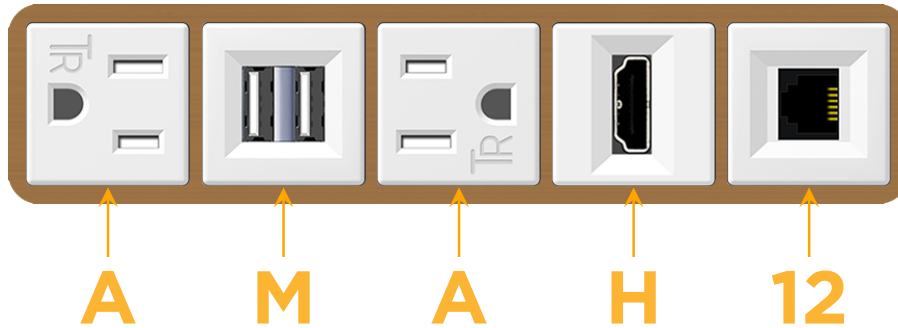

sales@mormax.com

mormax.com

Metro Light & Power's line of power & data solutions offers sophisticated design elements combined with greater ease of installation. Streamlined and low-profile, enhanced by side-exiting cords, our outlets advance the industry with their cutting edge look and feel. We believe flexibility is key, and we provide a variety of mounting options, including the ability to mount in limited spaces. Our outlets are available in many finishes and configurations, in addition to a custom color and finish capability for our clients.

Bezel Finish: **SOLID BRONZE BRUSHED**

Custom Finishes Available M-POWER-5TW-AMAH12-BZ4B

Features:

Module/Port Options:

- A** Tamper Resistant AC Receptacle
- E** USB-A & USB-C (20W)
- M** Double USB-A (Fast Charging Ports - 18W)
- H** HDMI
- 6** CAT 6
- 12** RJ 12
- X** Switched AC
- Y** 3-Way Switch (Low Voltage)
- V** USB-C (45W High Speed Charging Port)
- S** USB-C (25W High Speed Charging Port)
- R** Switched AC (Rocker Switch)
- D** Dimmer Switch

Plug:

Supplied with Low Profile Flat 45° Angle 120 VAC Plug

Optional Standard Straight 120 VAC Plug

Optional Straight 120 VAC Pass-through Plug

- CLEAN, COMPACT DESIGN
- STREAMLINED
- LOW PROFILE
- SIDE-EXITING CORDS
- PLUG & PLAY
- 6' AC CORD & PLUG (FLAT PLUG STANDARD)
- CUSTOMIZABLE CONFIGURATIONS AND FINISHES
- UL LISTED FOR MOUNTING IN FURNITURE
- 15A

M-POWER-5T

AC POWER & DATA CONNECTIVITY SOLUTION

M-POWER-5TW-AMAH12-BZ4B

Specs:

Modules/Ports:

- A** Tamper Resistant AC Receptacle
- M** Double USB-A (Fast Charging Ports - 18W)
- H** HDMI
- 12** RJ 12

A M H 12