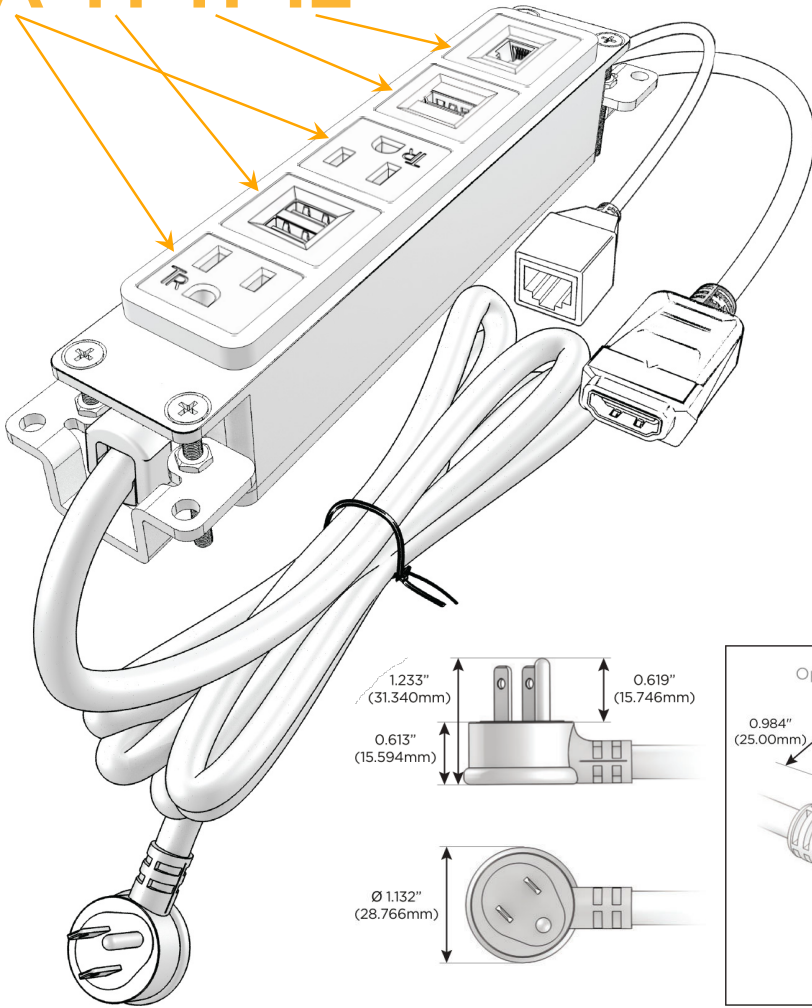

Bezel Finish: **SOLID BRONZE BRUSHED**

Custom Finishes Available M-POWER-5TW-AMAH12-BZ4B

Features:

Module/Port Options:

- A** Tamper Resistant AC Receptacle
- E** USB-A & USB-C (20W)
- M** Double USB-A (Fast Charging Ports - 18W)
- H** HDMI
- 6** CAT 6
- 12** RJ 12
- X** Switched AC
- Y** 3-Way Switch (Low Voltage)
- V** USB-C (45W High Speed Charging Port)
- S** USB-C (25W High Speed Charging Port)
- R** Switched AC (Rocker Switch)
- D** Dimmer Switch

Plug:

Supplied with Low Profile Flat 45° Angle 120 VAC Plug

Optional Standard Straight 120 VAC Plug

Optional Straight 120 VAC Pass-through Plug

- CLEAN, COMPACT DESIGN
- STREAMLINED
- LOW PROFILE
- SIDE-EXITING CORDS
- PLUG & PLAY
- 6' AC CORD & PLUG (FLAT PLUG STANDARD)
- CUSTOMIZABLE CONFIGURATIONS AND FINISHES
- UL LISTED FOR MOUNTING IN FURNITURE
- 15A

M-POWER-5T

AC POWER & DATA CONNECTIVITY SOLUTION

M-POWER-5TW-AMAH12-BZ4B

Specs:

Modules/Ports:

- A** Tamper Resistant AC Receptacle
- M** Double USB-A (Fast Charging Ports - 18W)
- H** HDMI
- 12** RJ 12

A M H 12