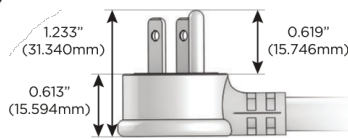

M-POWER-5T

AC POWER & DATA CONNECTIVITY SOLUTION

M-POWER-5TW-AMAH12-BZ4B

Specs:

Modules/Ports:

- A** Tamper Resistant AC Receptacle
- M** Double USB-A (Fast Charging Ports - 18W)
- H** HDMI
- 12** RJ 12

A M H 12