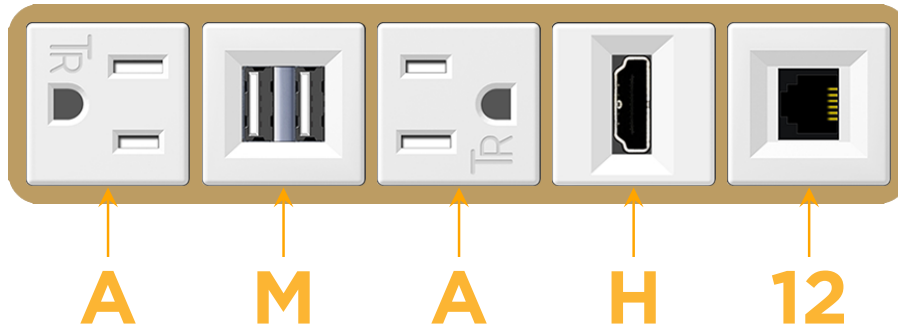

sales@mormax.com

mormax.com

Metro Light & Power's line of power & data solutions offers sophisticated design elements combined with greater ease of installation. Streamlined and low-profile, enhanced by side-exiting cords, our outlets advance the industry with their cutting edge look and feel. We believe flexibility is key, and we provide a variety of mounting options, including the ability to mount in limited spaces. Our outlets are available in many finishes and configurations, in addition to a custom color and finish capability for our clients.

Bezel Finish: **BRASS (ABS)**

Custom Finishes Available M-POWER-5TW-AMAH12-BRAB

Features:

Module/Port Options:

- A** Tamper Resistant AC Receptacle
- E** USB-A & USB-C (20W)
- M** Double USB-A (Fast Charging Ports - 18W)
- H** HDMI
- 6** CAT 6
- 12** RJ 12
- X** Switched AC
- Y** 3-Way Switch (Low Voltage)
- V** USB-C (45W High Speed Charging Port)
- S** USB-C (25W High Speed Charging Port)
- R** Switched AC (Rocker Switch)
- D** Dimmer Switch

Plug:

Supplied with Low Profile Flat 45° Angle 120 VAC Plug

Optional Standard Straight 120 VAC Plug

Optional Straight 120 VAC Pass-through Plug

- CLEAN, COMPACT DESIGN
- STREAMLINED
- LOW PROFILE
- SIDE-EXITING CORDS
- PLUG & PLAY
- 6' AC CORD & PLUG (FLAT PLUG STANDARD)
- CUSTOMIZABLE CONFIGURATIONS AND FINISHES
- UL LISTED FOR MOUNTING IN FURNITURE
- 15A

M-POWER-5T

AC POWER & DATA CONNECTIVITY SOLUTION

M-POWER-5TW-AMAH12-BRAB

Specs:

Modules/Ports:

- A** Tamper Resistant AC Receptacle
- M** Double USB-A (Fast Charging Ports - 18W)
- H** HDMI
- 12** RJ 12

A M H 12