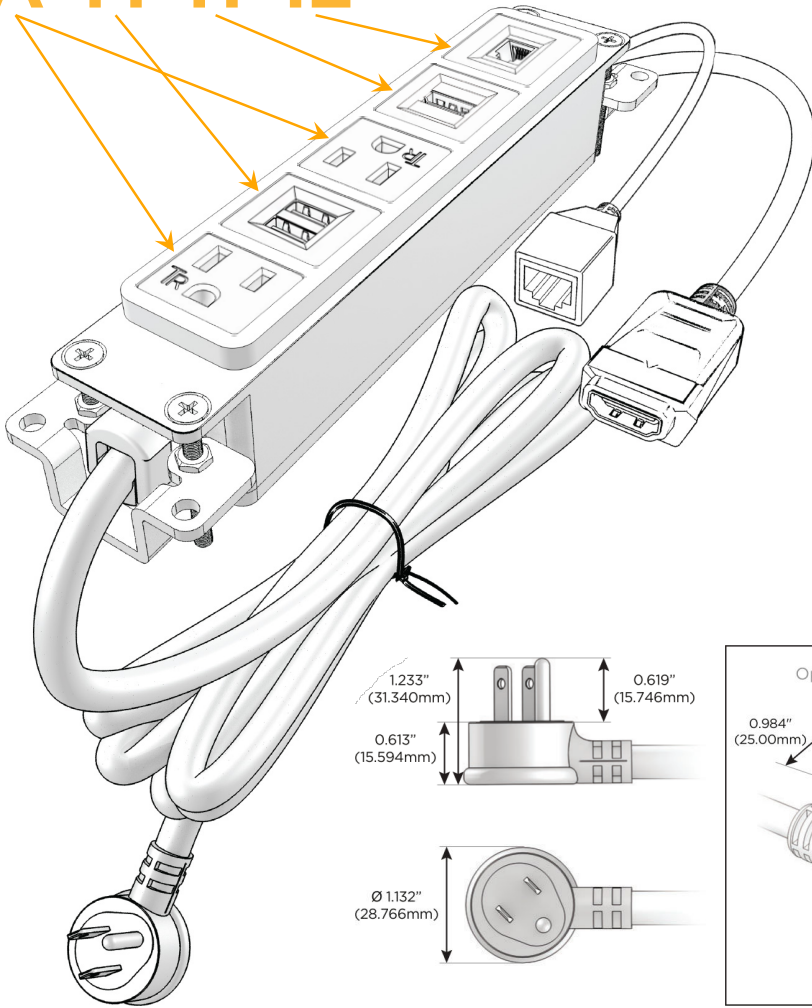

Bezel Finish: **BRASS (ABS)**

Custom Finishes Available M-POWER-5TW-AMAH12-BRAB

Features:

Module/Port Options:

- A** Tamper Resistant AC Receptacle
- E** USB-A & USB-C (20W)
- M** Double USB-A (Fast Charging Ports - 18W)
- H** HDMI
- 6** CAT 6
- 12** RJ 12
- X** Switched AC
- Y** 3-Way Switch (Low Voltage)
- V** USB-C (45W High Speed Charging Port)
- S** USB-C (25W High Speed Charging Port)
- R** Switched AC (Rocker Switch)
- D** Dimmer Switch

Plug:

Supplied with Low Profile Flat 45° Angle 120 VAC Plug

Optional Standard Straight 120 VAC Plug

Optional Straight 120 VAC Pass-through Plug

- CLEAN, COMPACT DESIGN
- STREAMLINED
- LOW PROFILE
- SIDE-EXITING CORDS
- PLUG & PLAY
- 6' AC CORD & PLUG (FLAT PLUG STANDARD)
- CUSTOMIZABLE CONFIGURATIONS AND FINISHES
- UL LISTED FOR MOUNTING IN FURNITURE
- 15A

M-POWER-5T

AC POWER & DATA CONNECTIVITY SOLUTION

M-POWER-5TW-AMAH12-BRAB

Specs:

Modules/Ports:

- A** Tamper Resistant AC Receptacle
- M** Double USB-A (Fast Charging Ports - 18W)
- H** HDMI
- 12** RJ 12

A M H 12