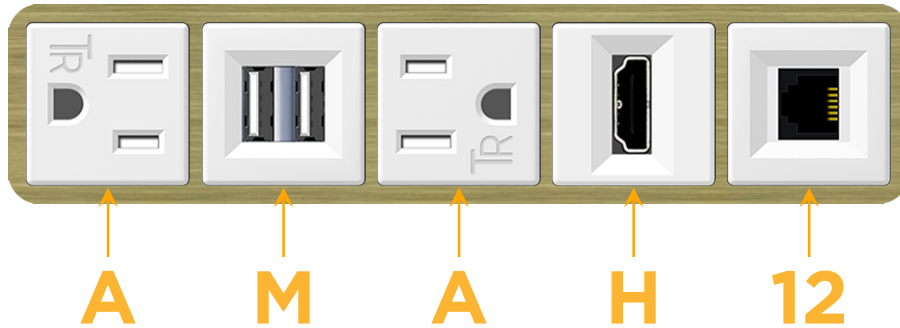

Bezel Finish: **BRASS ANTIQUED (ABS)**

Custom Finishes Available M-POWER-5TW-AMAH12-BRAAB

Features:

Module/Port Options:

- A** Tamper Resistant AC Receptacle
- E** USB-A & USB-C (20W)
- M** Double USB-A (Fast Charging Ports - 18W)
- H** HDMI
- 6** CAT 6
- 12** RJ 12
- X** Switched AC
- Y** 3-Way Switch (Low Voltage)
- V** USB-C (45W High Speed Charging Port)
- S** USB-C (25W High Speed Charging Port)
- R** Switched AC (Rocker Switch)
- D** Dimmer Switch

Plug:

Supplied with Low Profile Flat 45° Angle 120 VAC Plug

Optional Standard Straight 120 VAC Plug

Optional Straight 120 VAC Pass-through Plug

- CLEAN, COMPACT DESIGN
- STREAMLINED
- LOW PROFILE
- SIDE-EXITING CORDS
- PLUG & PLAY
- 6' AC CORD & PLUG (FLAT PLUG STANDARD)
- CUSTOMIZABLE CONFIGURATIONS AND FINISHES
- UL LISTED FOR MOUNTING IN FURNITURE
- 15A

M-POWER-5T

AC POWER & DATA CONNECTIVITY SOLUTION

M-POWER-5TW-AMAH12-BRAAB

Specs:

Modules/Ports:

- A** Tamper Resistant AC Receptacle
- M** Double USB-A (Fast Charging Ports - 18W)
- H** HDMI
- 12** RJ 12

A M H 12