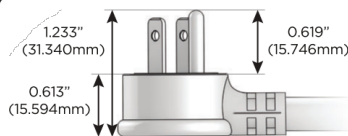

Plug:

Supplied with Low Profile Flat 45° Angle 120 VAC Plug

Optional Standard Straight 120 VAC Plug

Optional Straight 120 VAC Pass-through Plug

- CLEAN, COMPACT DESIGN
- STREAMLINED
- LOW PROFILE
- SIDE-EXITING CORDS
- PLUG & PLAY
- 6' AC CORD & PLUG (FLAT PLUG STANDARD)
- CUSTOMIZABLE CONFIGURATIONS AND FINISHES
- UL LISTED FOR MOUNTING IN FURNITURE
- 15A

M-POWER-5T

AC POWER & DATA CONNECTIVITY SOLUTION

M-POWER-5TW-AMAH12-BRAAB

Specs:

Modules/Ports:

- A** Tamper Resistant AC Receptacle
- M** Double USB-A (Fast Charging Ports - 18W)
- H** HDMI
- 12** RJ 12

A M H 12