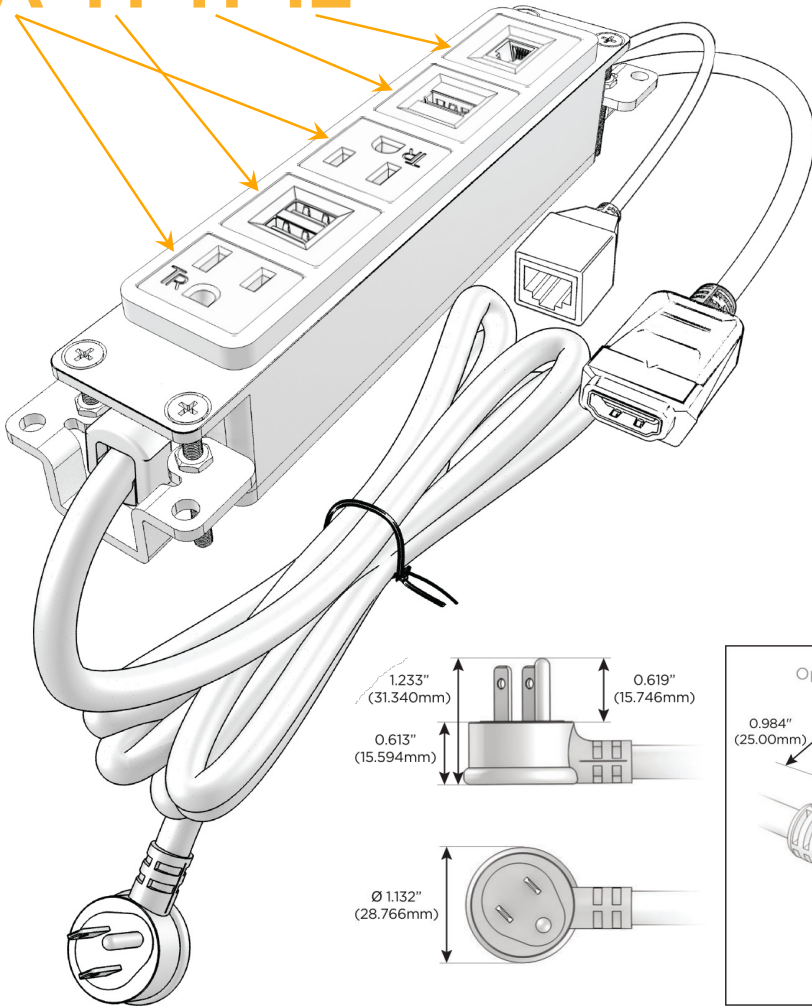

Bezel Finish: **BRASS ANTIQUED (ABS)**

Custom Finishes Available M-POWER-5TW-AMAH12-BRAAB

Features:

Module/Port Options:

- A** Tamper Resistant AC Receptacle
- E** USB-A & USB-C (20W)
- M** Double USB-A (Fast Charging Ports - 18W)
- H** HDMI
- 6** CAT 6
- 12** RJ 12
- X** Switched AC
- Y** 3-Way Switch (Low Voltage)
- V** USB-C (45W High Speed Charging Port)
- S** USB-C (25W High Speed Charging Port)
- R** Switched AC (Rocker Switch)
- D** Dimmer Switch

Plug:

Supplied with Low Profile Flat 45° Angle 120 VAC Plug

Optional Standard Straight 120 VAC Plug

Optional Straight 120 VAC Pass-through Plug

- CLEAN, COMPACT DESIGN
- STREAMLINED
- LOW PROFILE
- SIDE-EXITING CORDS
- PLUG & PLAY
- 6' AC CORD & PLUG (FLAT PLUG STANDARD)
- CUSTOMIZABLE CONFIGURATIONS AND FINISHES
- UL LISTED FOR MOUNTING IN FURNITURE
- 15A

M-POWER-5T

AC POWER & DATA CONNECTIVITY SOLUTION

M-POWER-5TW-AMAH12-BRAAB

Specs:

Modules/Ports:

- A** Tamper Resistant AC Receptacle
- M** Double USB-A (Fast Charging Ports - 18W)
- H** HDMI
- 12** RJ 12

A M H 12