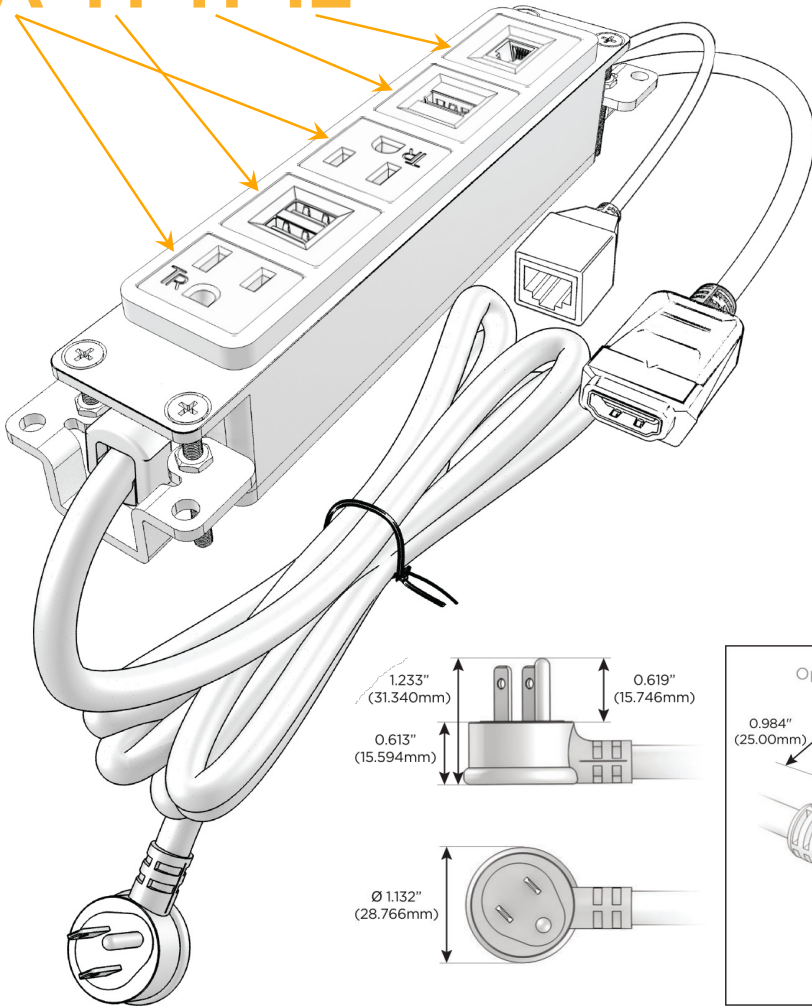

M-POWER-5T

AC POWER & DATA CONNECTIVITY SOLUTION

M-POWER-5TW-AMAH12-BAB

Specs:

Modules/Ports:

- **A** Tamper Resistant AC Receptacle
- **M** Double USB-A (Fast Charging Ports - 18W)
- **H** HDMI
- **12** RJ 12

A M H 12