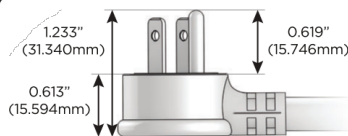

M-POWER-5T

AC POWER & DATA CONNECTIVITY SOLUTION

M-POWER-5TW-AMAH12-BAB

Specs:

Modules/Ports:

- **A** Tamper Resistant AC Receptacle
- **M** Double USB-A (Fast Charging Ports - 18W)
- **H** HDMI
- **12** RJ 12

A M H 12