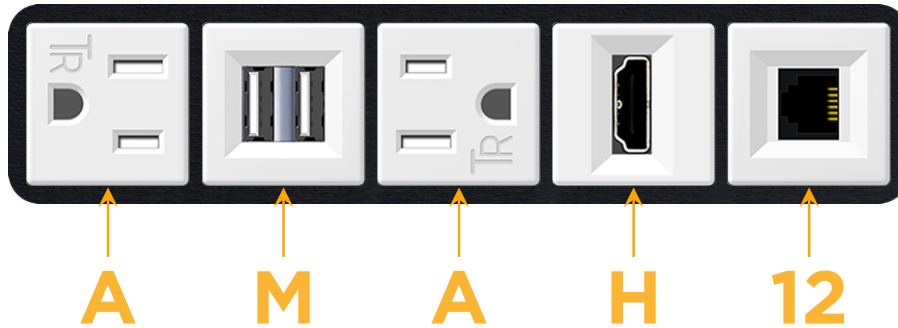

Bezel Finish: **BLACK (ABS)**

Custom Finishes Available M-POWER-5TW-AMAH12-BAB

Features:

**Module/Port Options:**

- A** Tamper Resistant AC Receptacle
- E** USB-A & USB-C (20W)
- M** Double USB-A (Fast Charging Ports - 18W)
- H** HDMI
- 6** CAT 6
- 12** RJ 12
- X** Switched AC
- Y** 3-Way Switch (Low Voltage)
- V** USB-C (45W High Speed Charging Port)
- S** USB-C (25W High Speed Charging Port)
- R** Switched AC (Rocker Switch)
- D** Dimmer Switch

**Plug:**

Supplied with Low Profile Flat 45° Angle 120 VAC Plug

Optional Standard Straight 120 VAC Plug

Optional Straight 120 VAC Pass-through Plug

- CLEAN, COMPACT DESIGN
- STREAMLINED
- LOW PROFILE
- SIDE-EXITING CORDS
- PLUG & PLAY
- 6' AC CORD & PLUG (FLAT PLUG STANDARD)
- CUSTOMIZABLE CONFIGURATIONS AND FINISHES
- UL LISTED FOR MOUNTING IN FURNITURE
- 15A

# M-POWER-5T

AC POWER & DATA CONNECTIVITY SOLUTION

M-POWER-5TW-AMAH12-BAB

Specs:

**Modules/Ports:**

- A** Tamper Resistant AC Receptacle
- M** Double USB-A (Fast Charging Ports - 18W)
- H** HDMI
- 12** RJ 12