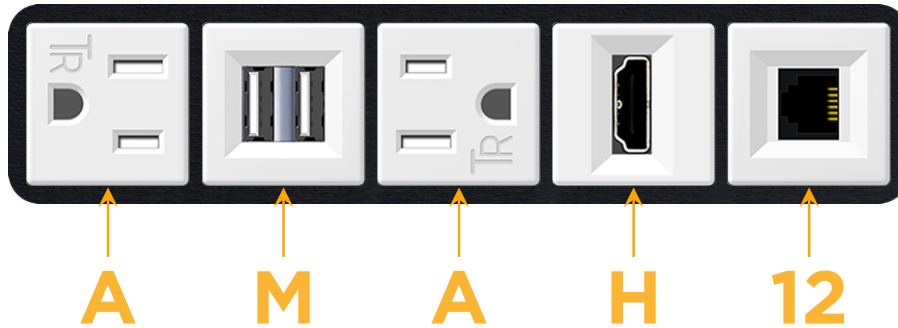

Bezel Finish: **SATIN BLACK (ABS)**

Custom Finishes Available M-POWER-5TW-AMAH12-B2AB

Features:

Module/Port Options:

- A** Tamper Resistant AC Receptacle
- E** USB-A & USB-C (20W)
- M** Double USB-A (Fast Charging Ports - 18W)
- H** HDMI
- 6** CAT 6
- 12** RJ 12
- X** Switched AC
- Y** 3-Way Switch (Low Voltage)
- V** USB-C (45W High Speed Charging Port)
- S** USB-C (25W High Speed Charging Port)
- R** Switched AC (Rocker Switch)
- D** Dimmer Switch

Plug:

Supplied with Low Profile Flat 45° Angle 120 VAC Plug

Optional Standard Straight 120 VAC Plug

Optional Straight 120 VAC Pass-through Plug

- CLEAN, COMPACT DESIGN
- STREAMLINED
- LOW PROFILE
- SIDE-EXITING CORDS
- PLUG & PLAY
- 6' AC CORD & PLUG (FLAT PLUG STANDARD)
- CUSTOMIZABLE CONFIGURATIONS AND FINISHES
- UL LISTED FOR MOUNTING IN FURNITURE
- 15A

M-POWER-5T

AC POWER & DATA CONNECTIVITY SOLUTION

M-POWER-5TW-AMAH12-B2AB

Specs:

Modules/Ports:

- A** Tamper Resistant AC Receptacle
- M** Double USB-A (Fast Charging Ports - 18W)
- H** HDMI
- 12** RJ 12

A M H 12