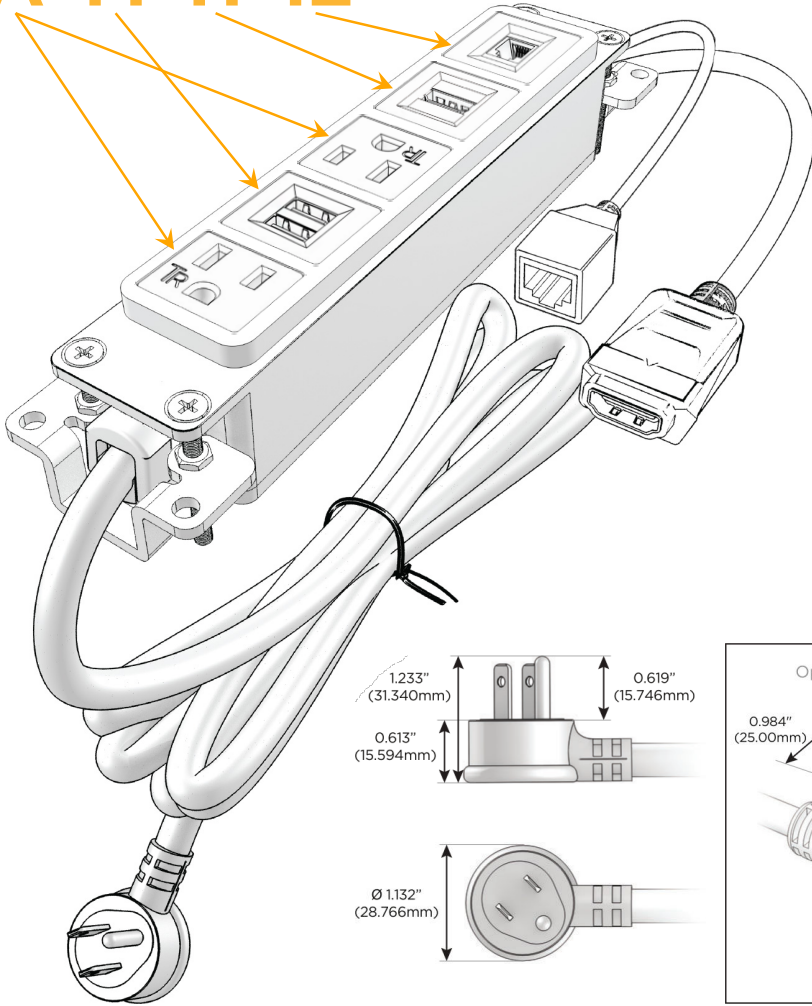

Bezel Finish: **SATIN BLACK (ABS)**

Custom Finishes Available M-POWER-5TW-AMAH12-B2AB

Features:

Module/Port Options:

- A** Tamper Resistant AC Receptacle
- E** USB-A & USB-C (20W)
- M** Double USB-A (Fast Charging Ports - 18W)
- H** HDMI
- 6** CAT 6
- 12** RJ 12
- X** Switched AC
- Y** 3-Way Switch (Low Voltage)
- V** USB-C (45W High Speed Charging Port)
- S** USB-C (25W High Speed Charging Port)
- R** Switched AC (Rocker Switch)
- D** Dimmer Switch

Plug:

Supplied with Low Profile Flat 45° Angle 120 VAC Plug

Optional Standard Straight 120 VAC Plug

Optional Straight 120 VAC Pass-through Plug

- CLEAN, COMPACT DESIGN
- STREAMLINED
- LOW PROFILE
- SIDE-EXITING CORDS
- PLUG & PLAY
- 6' AC CORD & PLUG (FLAT PLUG STANDARD)
- CUSTOMIZABLE CONFIGURATIONS AND FINISHES
- UL LISTED FOR MOUNTING IN FURNITURE
- 15A

M-POWER-5T

AC POWER & DATA CONNECTIVITY SOLUTION

M-POWER-5TW-AMAH12-B2AB

Specs:

Modules/Ports:

- A** Tamper Resistant AC Receptacle
- M** Double USB-A (Fast Charging Ports - 18W)
- H** HDMI
- 12** RJ 12

A M H 12