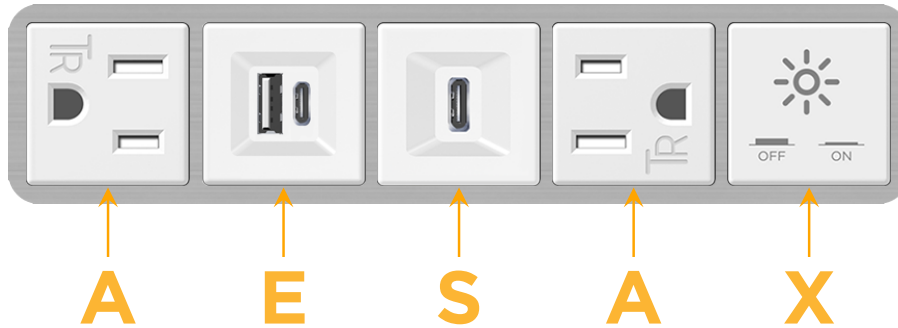

M-POWER-5T

AC POWER & DATA CONNECTIVITY SOLUTION

M-POWER-5TW-AESAX-SS4AB

Distributed by

Mormax Company, Inc.

8 Westchester Plaza

Elmsford, NY 10523

914-699-0101

sales@mormax.com

mormax.com

Metro Light & Power's line of power & data solutions offers sophisticated design elements combined with greater ease of installation. Streamlined and low-profile, enhanced by side-exiting cords, our outlets advance the industry with their cutting edge look and feel. We believe flexibility is key, and we provide a variety of mounting options, including the ability to mount in limited spaces. Our outlets are available in many finishes and configurations, in addition to a custom color and finish capability for our clients.

Bezel Finish: **BRUSHED STAINLESS (ABS)**

Custom Finishes Available M-POWER-5TW-AESAX-SS4AB

Features:

Module/Port Options:

- **A** Tamper Resistant AC Receptacle
- **E** USB-A & USB-C (20W)
- **M** Double USB-A (Fast Charging Ports - 18W)
- **H** HDMI
- **6** CAT 6
- **12** RJ 12
- **X** Switched AC
- **Y** 3-Way Switch (Low Voltage)
- **V** USB-C (45W High Speed Charging Port)
- **S** USB-C (25W High Speed Charging Port)
- **R** Switched AC (Rocker Switch)
- **D** Dimmer Switch

Plug:

Supplied with Low Profile Flat 45° Angle 120 VAC Plug

Optional Standard Straight 120 VAC Plug

Optional Straight 120 VAC Pass-through Plug

- CLEAN, COMPACT DESIGN
- STREAMLINED
- LOW PROFILE
- SIDE-EXITING CORDS
- PLUG & PLAY
- 6' AC CORD & PLUG (FLAT PLUG STANDARD)
- CUSTOMIZABLE CONFIGURATIONS AND FINISHES
- UL LISTED FOR MOUNTING IN FURNITURE
- 15A