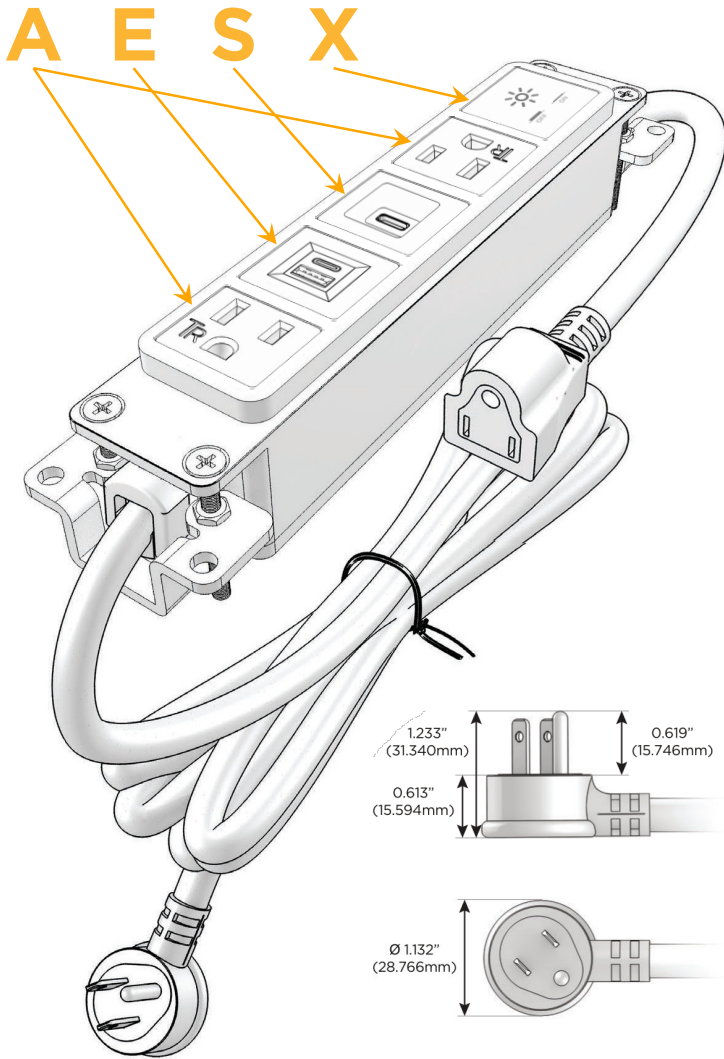

### Module/Port Options:

- A** Tamper Resistant AC Receptacle
- E** USB-A & USB-C (20W)
- M** Double USB-A (Fast Charging Ports - 18W)
- H** HDMI
- 6** CAT 6
- 12** RJ 12
- X** Switched AC
- Y** 3-Way Switch (Low Voltage)
- V** USB-C (45W High Speed Charging Port)
- S** USB-C (25W High Speed Charging Port)
- R** Switched AC (Rocker Switch)
- D** Dimmer Switch

### Plug:

Supplied with Low Profile Flat 45° Angle 120 VAC Plug

Optional Standard Straight 120 VAC Plug

Optional Straight 120 VAC Pass-through Plug

- CLEAN, COMPACT DESIGN
- STREAMLINED
- LOW PROFILE
- SIDE-EXITING CORDS
- PLUG & PLAY
- 6' AC CORD & PLUG (FLAT PLUG STANDARD)
- CUSTOMIZABLE CONFIGURATIONS AND FINISHES
- UL LISTED FOR MOUNTING IN FURNITURE
- 15A

# M-POWER-5T

AC POWER & DATA CONNECTIVITY SOLUTION

M-POWER-5TW-AESAX-SS4AB

Specs:

**Modules/Ports:**

- A** Tamper Resistant AC Receptacle
- E** USB-A & USB-C (20W)
- S** USB-C (25W High Speed Charging Port)
- X** Switched AC