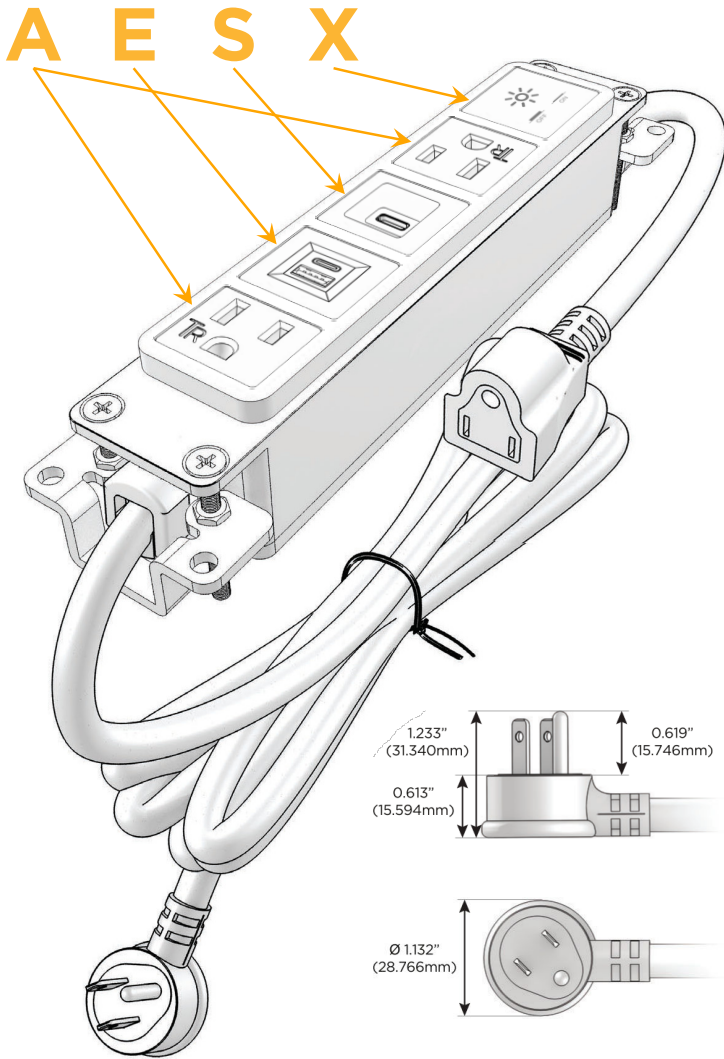

Bezel Finish: **GUNMETAL (ABS)**

Custom Finishes Available M-POWER-5TW-AESAX-S3AB

Features:

**Module/Port Options:**

- A** Tamper Resistant AC Receptacle
- E** USB-A & USB-C (20W)
- M** Double USB-A (Fast Charging Ports - 18W)
- H** HDMI
- 6** CAT 6
- 12** RJ 12
- X** Switched AC
- Y** 3-Way Switch (Low Voltage)
- V** USB-C (45W High Speed Charging Port)
- S** USB-C (25W High Speed Charging Port)
- R** Switched AC (Rocker Switch)
- D** Dimmer Switch

**Plug:**

Supplied with Low Profile Flat 45° Angle 120 VAC Plug

Optional Standard Straight 120 VAC Plug

Optional Straight 120 VAC Pass-through Plug

- CLEAN, COMPACT DESIGN
- STREAMLINED
- LOW PROFILE
- SIDE-EXITING CORDS
- PLUG & PLAY
- 6' AC CORD & PLUG (FLAT PLUG STANDARD)
- CUSTOMIZABLE CONFIGURATIONS AND FINISHES
- UL LISTED FOR MOUNTING IN FURNITURE
- 15A

# M-POWER-5T

AC POWER & DATA CONNECTIVITY SOLUTION

M-POWER-5TW-AESAX-S3AB

Specs:

**Modules/Ports:**

- A** Tamper Resistant AC Receptacle
- E** USB-A & USB-C (20W)
- S** USB-C (25W High Speed Charging Port)
- X** Switched AC