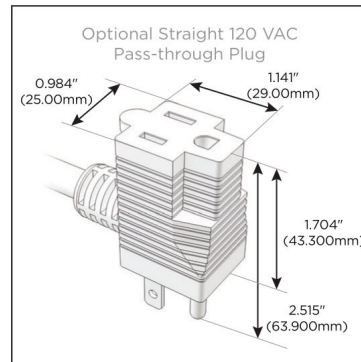

**Plug:**

Supplied with Low Profile Flat 45° Angle 120 VAC Plug

Optional Standard Straight 120 VAC Plug

Optional Straight 120 VAC Pass-through Plug

- CLEAN, COMPACT DESIGN
- STREAMLINED
- LOW PROFILE
- SIDE-EXITING CORDS
- PLUG & PLAY
- 6' AC CORD & PLUG (FLAT PLUG STANDARD)
- CUSTOMIZABLE CONFIGURATIONS AND FINISHES
- UL LISTED FOR MOUNTING IN FURNITURE
- 15A

# M-POWER-5T

AC POWER & DATA CONNECTIVITY SOLUTION

M-POWER-5TW-AESAX-S3AB

Specs:

**Modules/Ports:**

- A** Tamper Resistant AC Receptacle
- E** USB-A & USB-C (20W)
- S** USB-C (25W High Speed Charging Port)
- X** Switched AC