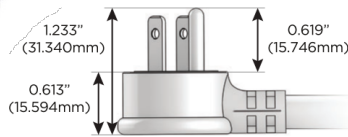

# M-POWER-5T

AC POWER & DATA CONNECTIVITY SOLUTION

M-POWER-5TW-AESAX-S3AB

Specs:

**Modules/Ports:**

- A** Tamper Resistant AC Receptacle
- E** USB-A & USB-C (20W)
- S** USB-C (25W High Speed Charging Port)
- X** Switched AC