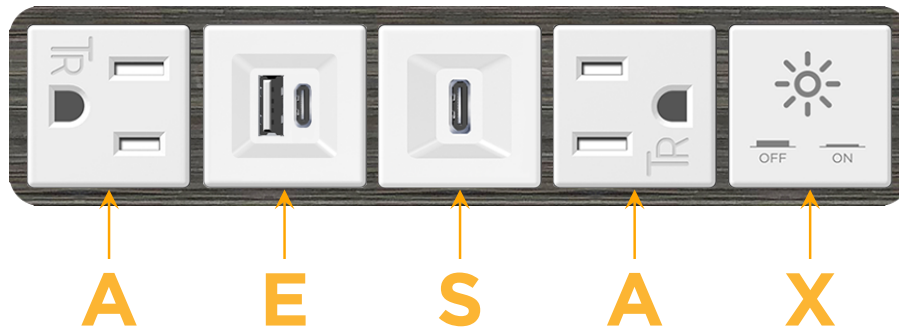

Bezel Finish: **GUNMETAL (ABS)**

Custom Finishes Available M-POWER-5TW-AESAX-S3AB

Features:

**Module/Port Options:**

- A** Tamper Resistant AC Receptacle
- E** USB-A & USB-C (20W)
- M** Double USB-A (Fast Charging Ports - 18W)
- H** HDMI
- 6** CAT 6
- 12** RJ 12
- X** Switched AC
- Y** 3-Way Switch (Low Voltage)
- V** USB-C (45W High Speed Charging Port)
- S** USB-C (25W High Speed Charging Port)
- R** Switched AC (Rocker Switch)
- D** Dimmer Switch

**Plug:**

Supplied with Low Profile Flat 45° Angle 120 VAC Plug

Optional Standard Straight 120 VAC Plug

Optional Straight 120 VAC Pass-through Plug

- CLEAN, COMPACT DESIGN
- STREAMLINED
- LOW PROFILE
- SIDE-EXITING CORDS
- PLUG & PLAY
- 6' AC CORD & PLUG (FLAT PLUG STANDARD)
- CUSTOMIZABLE CONFIGURATIONS AND FINISHES
- UL LISTED FOR MOUNTING IN FURNITURE
- 15A

# M-POWER-5T

AC POWER & DATA CONNECTIVITY SOLUTION

M-POWER-5TW-AESAX-S3AB

Specs:

**Modules/Ports:**

- A** Tamper Resistant AC Receptacle
- E** USB-A & USB-C (20W)
- S** USB-C (25W High Speed Charging Port)
- X** Switched AC