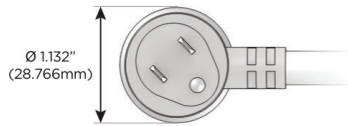

**Plug:**

Supplied with Low Profile Flat 45° Angle 120 VAC Plug

Optional Standard Straight 120 VAC Plug

Optional Straight 120 VAC Pass-through Plug

- CLEAN, COMPACT DESIGN
- STREAMLINED
- LOW PROFILE
- SIDE-EXITING CORDS
- PLUG & PLAY
- 6' AC CORD & PLUG (FLAT PLUG STANDARD)
- CUSTOMIZABLE CONFIGURATIONS AND FINISHES
- UL LISTED FOR MOUNTING IN FURNITURE
- 15A

# M-POWER-5T

AC POWER & DATA CONNECTIVITY SOLUTION

M-POWER-5TW-AESAX-S3AB

Specs:

**Modules/Ports:**

- A** Tamper Resistant AC Receptacle
- E** USB-A & USB-C (20W)
- S** USB-C (25W High Speed Charging Port)
- X** Switched AC